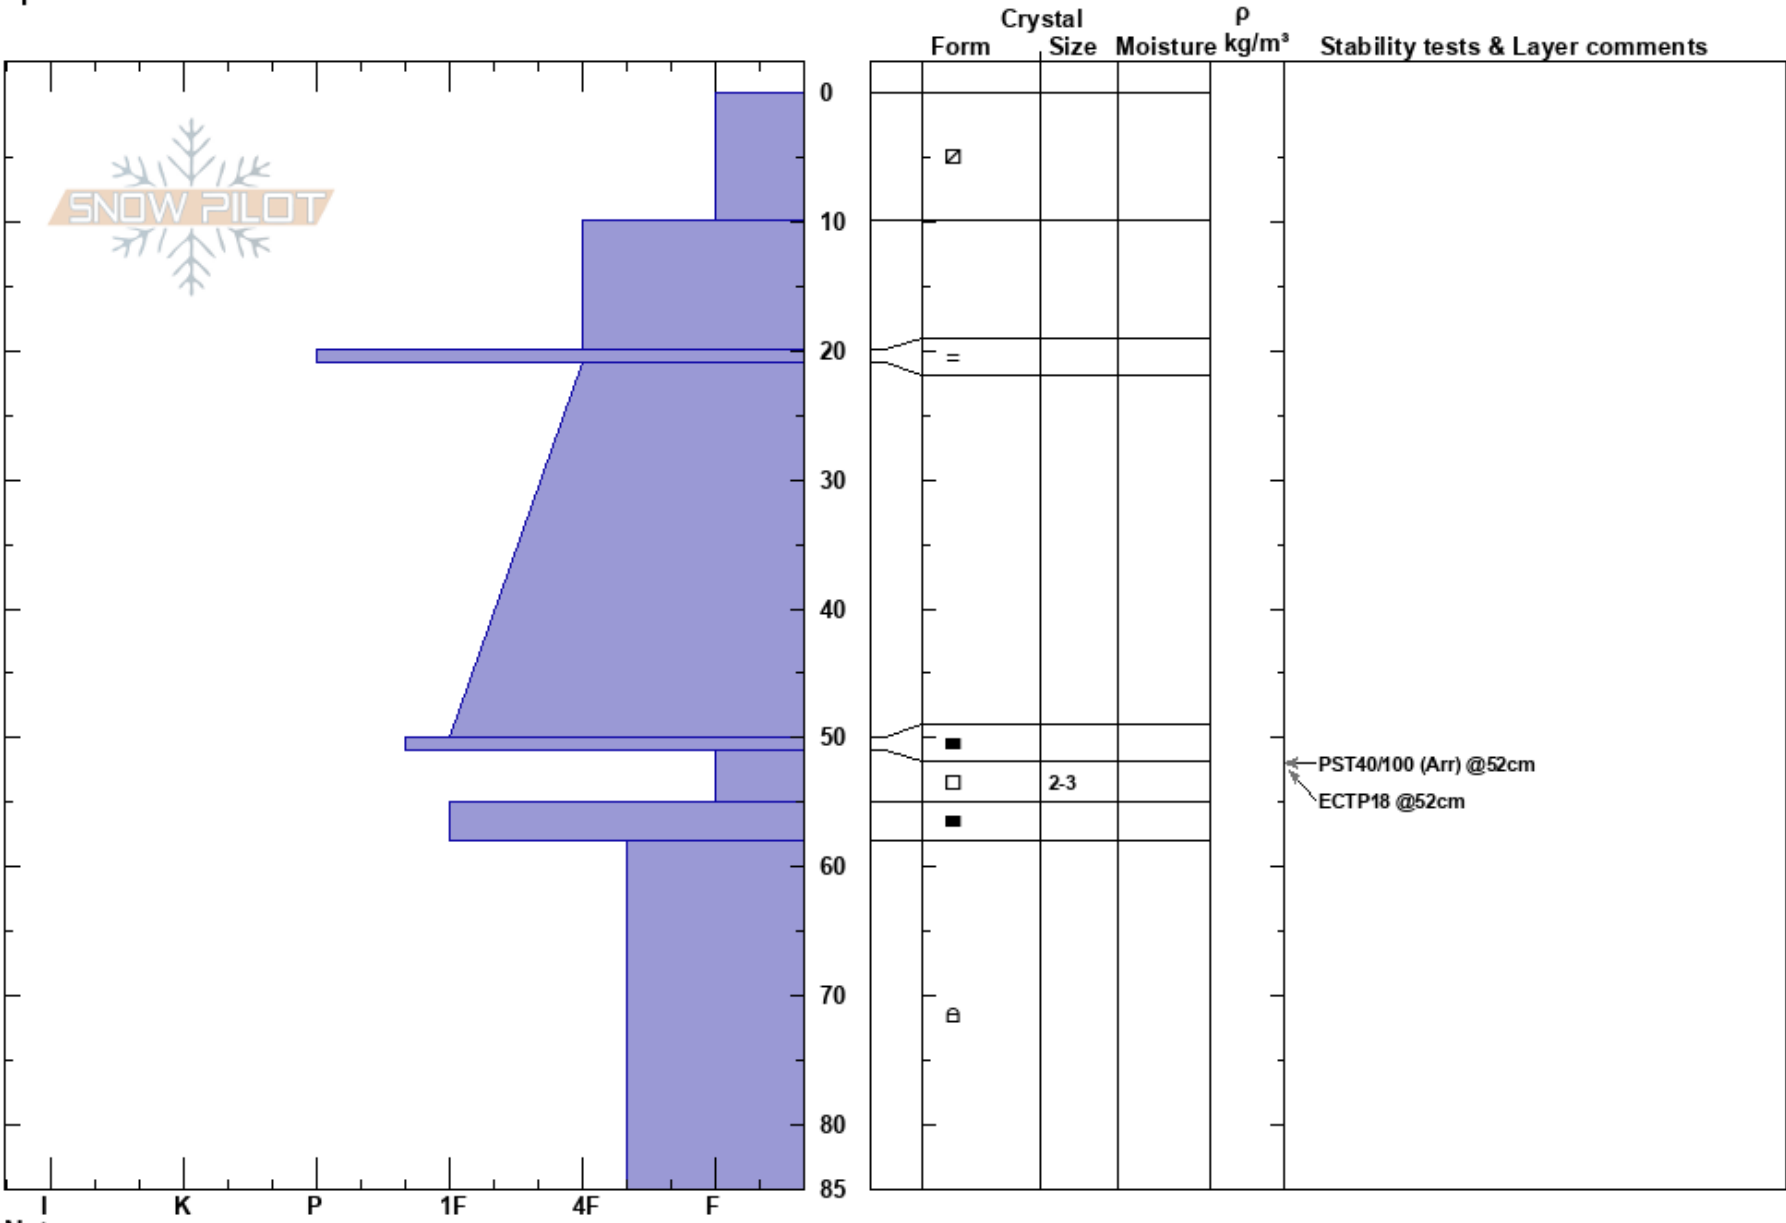

PowderCom  
 Teton Range  
 WY  
 Elevation: 9800 ft  
 Aspect: N  
 Specifics:

John Fitzgerald  
 12/28/2023 - 12:15pm  
 Co-ord: 43.51671N, -110.94638W  
 Slope Angle: 30°  
 Wind Loading: previous

Stability: Fair  
 Air Temperature: -3°C  
 Sky Cover: FEW  
 Precipitation: NO  
 Wind: W Light Breeze

HS:85  
 PF:80  
 PS:15  
 51-55cm: Problematic layer

Notes: