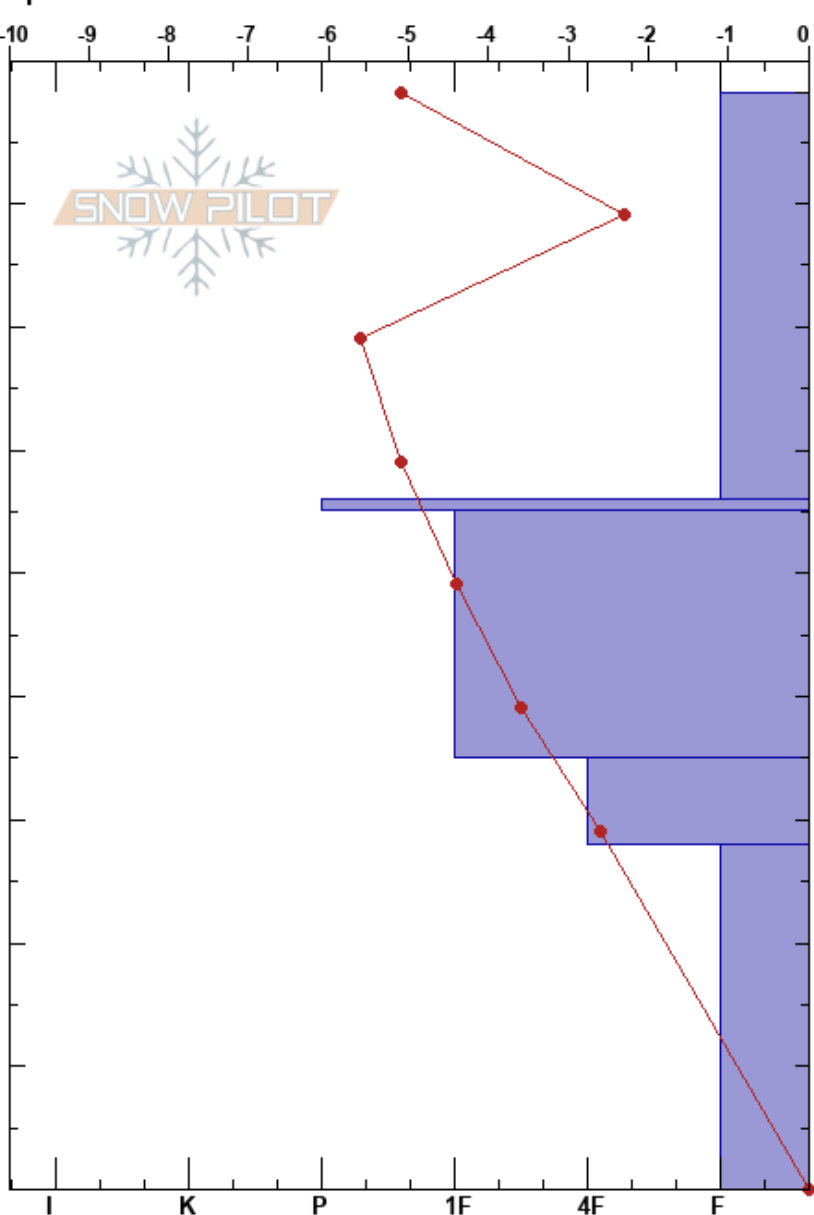

Smiley Creek Pit  
 Sawtooth Range  
 ID  
 Elevation: 9160 ft  
 Aspect: N  
 Specifics:

DJ Osborne  
 12/28/2023 - 12:42pm  
 Co-ord:  
 Slope Angle: 17°  
 Wind Loading:

Stability:  
 Air Temperature: 1°C  
 Sky Cover: FEW  
 Precipitation: NO  
 Wind:

HS:89  
 28-0cm: Problematic layer

Form	Crystal		Moisture	$\rho$ kg/m <sup>3</sup>	Stability tests & Layer comments
	Size				
/	1		D		
■			D		
●	0.5		D		
□	1		D		
□	2-3		D		

CTN  
 ECTX  
 STM@0cm

Notes: