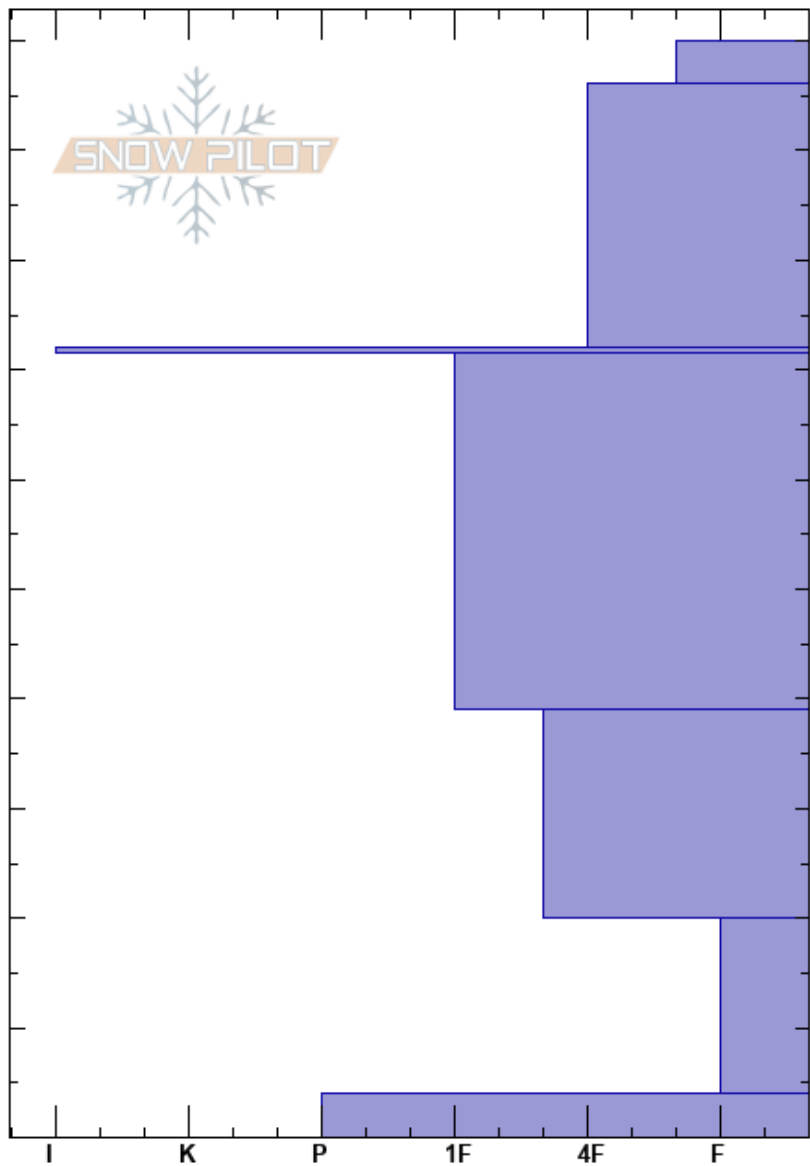

Mud Pass
Teton Range
WY
Elevation: 8840 ft
Aspect: E
Specifics:

Cameron Galt
12/21/2023 - 12:38pm
Co-ord: 43.42205N, -110.99301W
Slope Angle: 21°
Wind Loading: no

Stability: Fair
Air Temperature:
Sky Cover: BKN
Precipitation: S-1
Wind: Calm

HS:100
Layer Notes:
20-4cm: Problematic layer
4-0cm: inconsistent presence

Height (cm)	Crystal		ρ kg/m ³	Stability tests & Layer comments
	Form	Size		
100	/	2		
90	/	1		
70	■			
50	⊖	0.5-1		
30	□	2		
20				← CT14, BRK @20cm
10	□	2-4		
0	○	2		← ECTX

Notes:

4-0cm: inconsistent presence