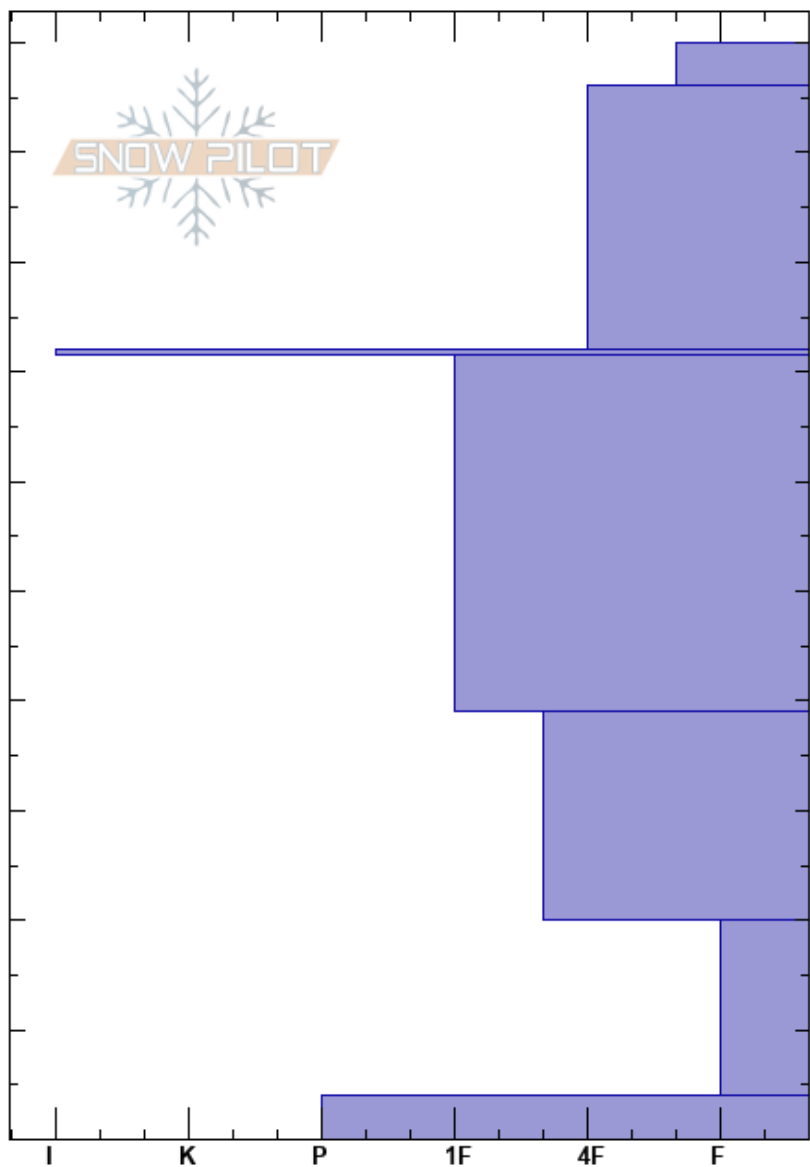

Mud Pass
Teton Range
WY
Elevation: 8840 ft
Aspect: E
Specifics:

Cameron Galt
12/21/2023 - 12:38pm
Co-ord: 43.42205N, -110.99301W
Slope Angle: 21°
Wind Loading: no

Stability: Fair
Air Temperature:
Sky Cover: BKN
Precipitation: S-1
Wind: Calm

HS:100
Layer Notes:
20-4cm: Problematic layer
4-0cm: inconsistent presence

Crystal Form	Crystal Size	Moisture	ρ kg/m ³	Stability tests & Layer comments
/	2			
/	1			
■				
⊖	0.5-1			
□	2			
□	2-4			← CT14, BRK @20cm
○	2			← ECTX

Notes:

4-0cm: inconsistent presence