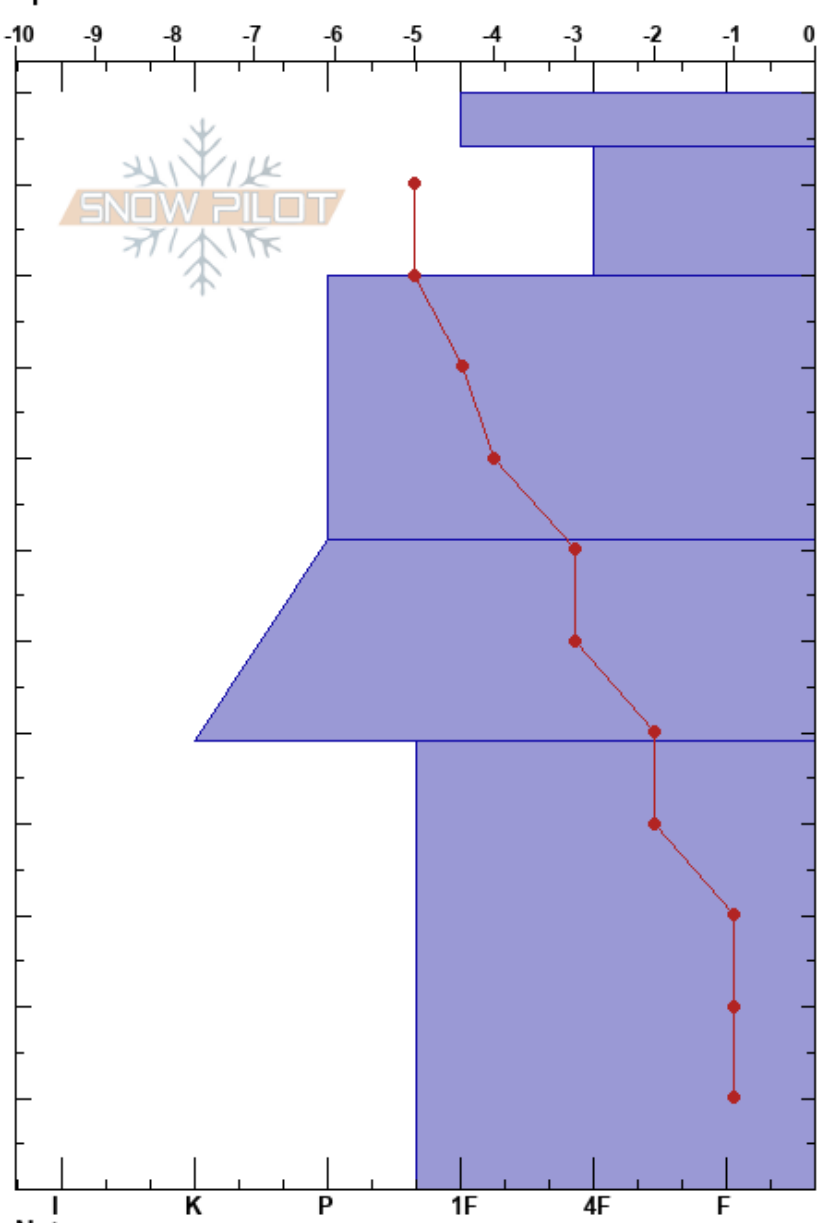

High North Traverse
 South Rockies
 AB
 Elevation: 2115 m
 Aspect: NE
 Specifics:

Bronwyn Schulz
 28/12/2023 - 14:00
 Co-ord: 11U 686050W 5466110N
 Slope Angle: 27°
 Wind Loading:

Stability:
 Air Temperature: -3°C
 Sky Cover:
 Precipitation: NO
 Wind:
 HS:120
 71-49cm: laminating crust

Form	Crystal		ρ kg/m ³	Stability tests & Layer comments
	Size	Moisture		
/	1			← CT12, SP @114cm DF 1
⊖	1			← CT26, SP @95cm
⊖(•)	(1)			71-49cm: laminating crust
⊖	0.5-1			

Notes: