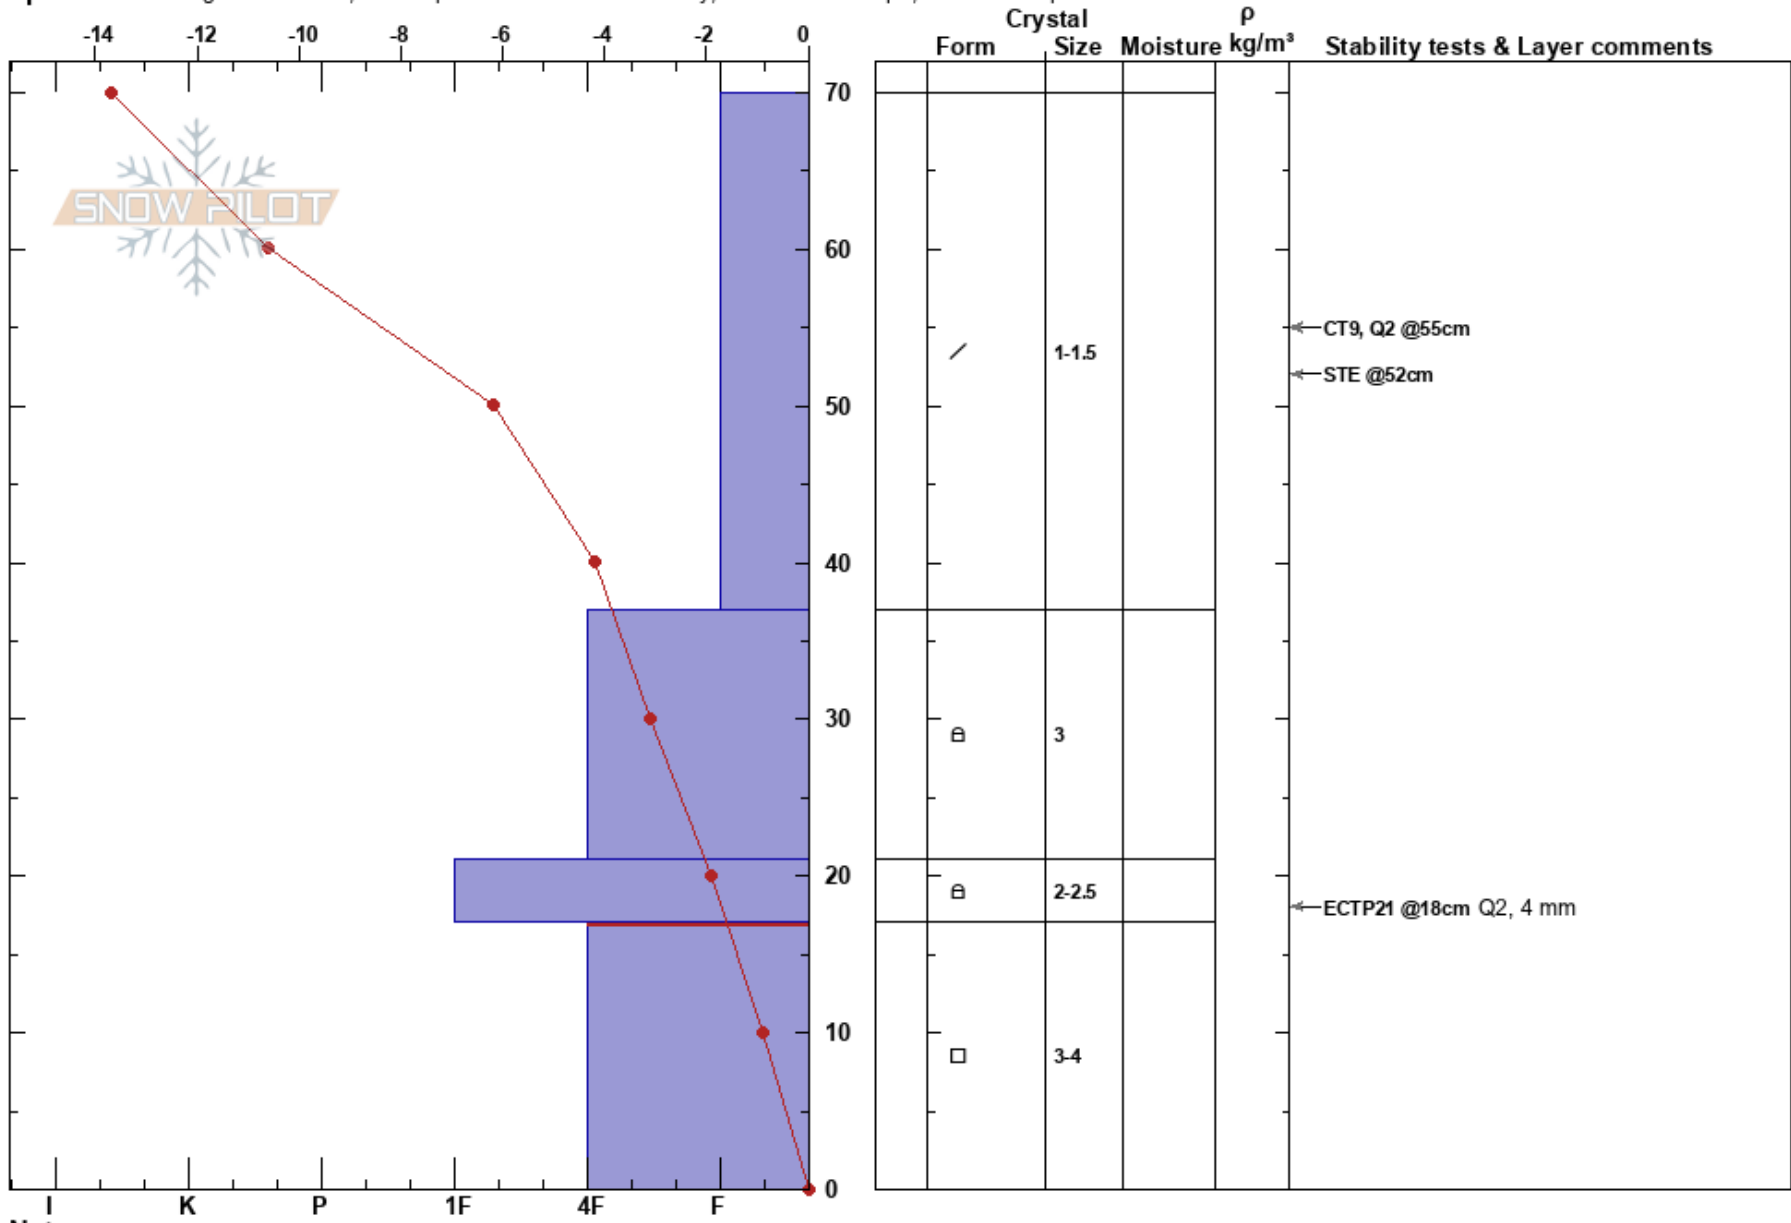

Coyote Glade (closed)
 Beaver Creek Resort
 CO

Bay Stephens
 12/27/2023 - 11:00am
 Co-ord: 39.60817N, -106.54382E
 Slope Angle: 20°
 Wind Loading: no

Stability: Fair
 Air Temperature: -7.4°C
 Sky Cover: CLR
 Precipitation: NO
 Wind: S Light Breeze

HS:70
 PF:23
 PS:36
 17-0cm: Problematic layer

Elevation: 9342 ft
 Aspect: N

Specifics: Pit dug in a Ski Area; Pit is representative of backcountry; Ski tracks on slope; We skied slope

Notes: This was dug in unskied terrain within the ski area.