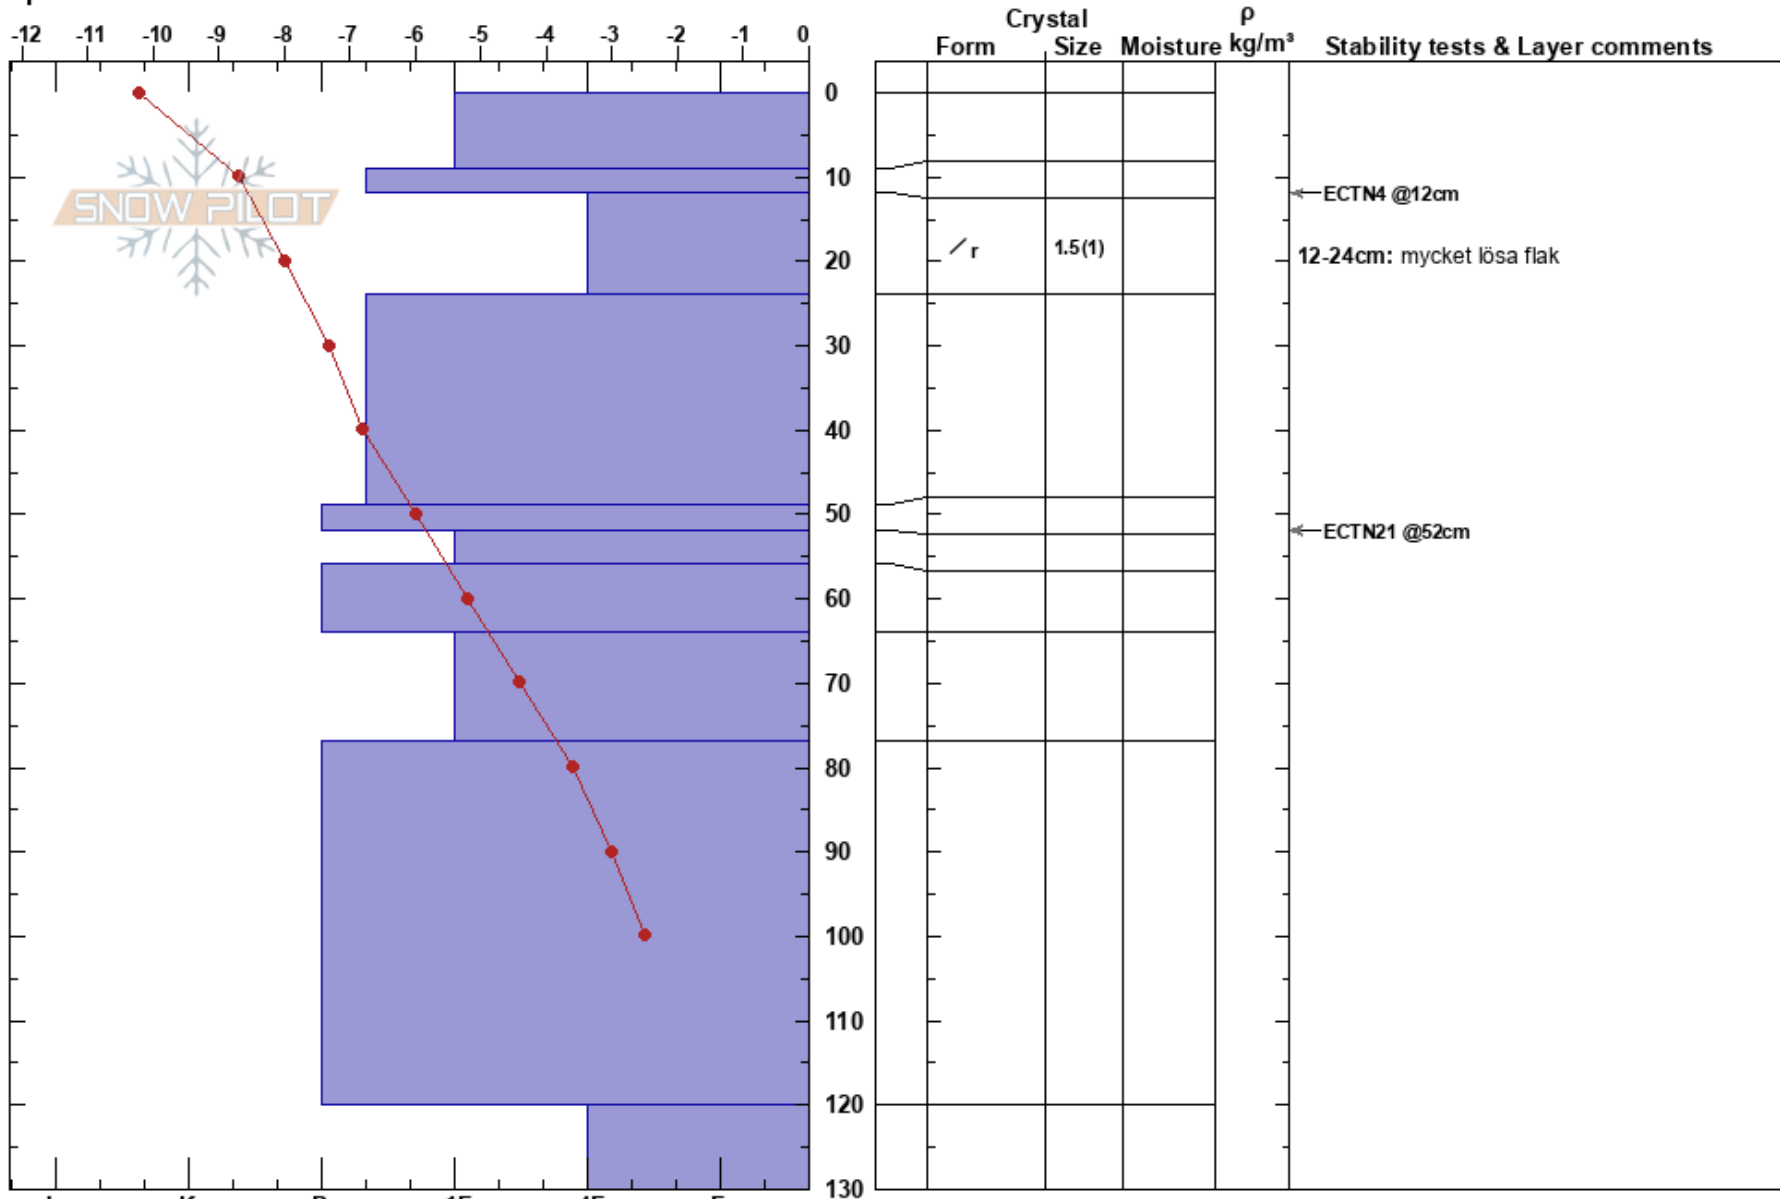

Brakkon  
 Västra Vindelfjällen  
 Sweden  
 Elevation: 891 m  
 Aspect: 120°  
 Specifics:

Sam Hedman  
 28/12/2023 - 11:05  
 Co-ord: 65.95241N, 14.98915E  
 Slope Angle: 30°  
 Wind Loading: no

Stability: **HS:130**  
 Air Temperature: -15°C PF:30  
 Sky Cover: FEW  
 Precipitation: NO  
 Wind: S Light Breeze  
 Layer Notes:  
 12-24cm: mycket lösa flak  
 12-24cm: Problematic layer

Notes: Lösa drevsnöflak