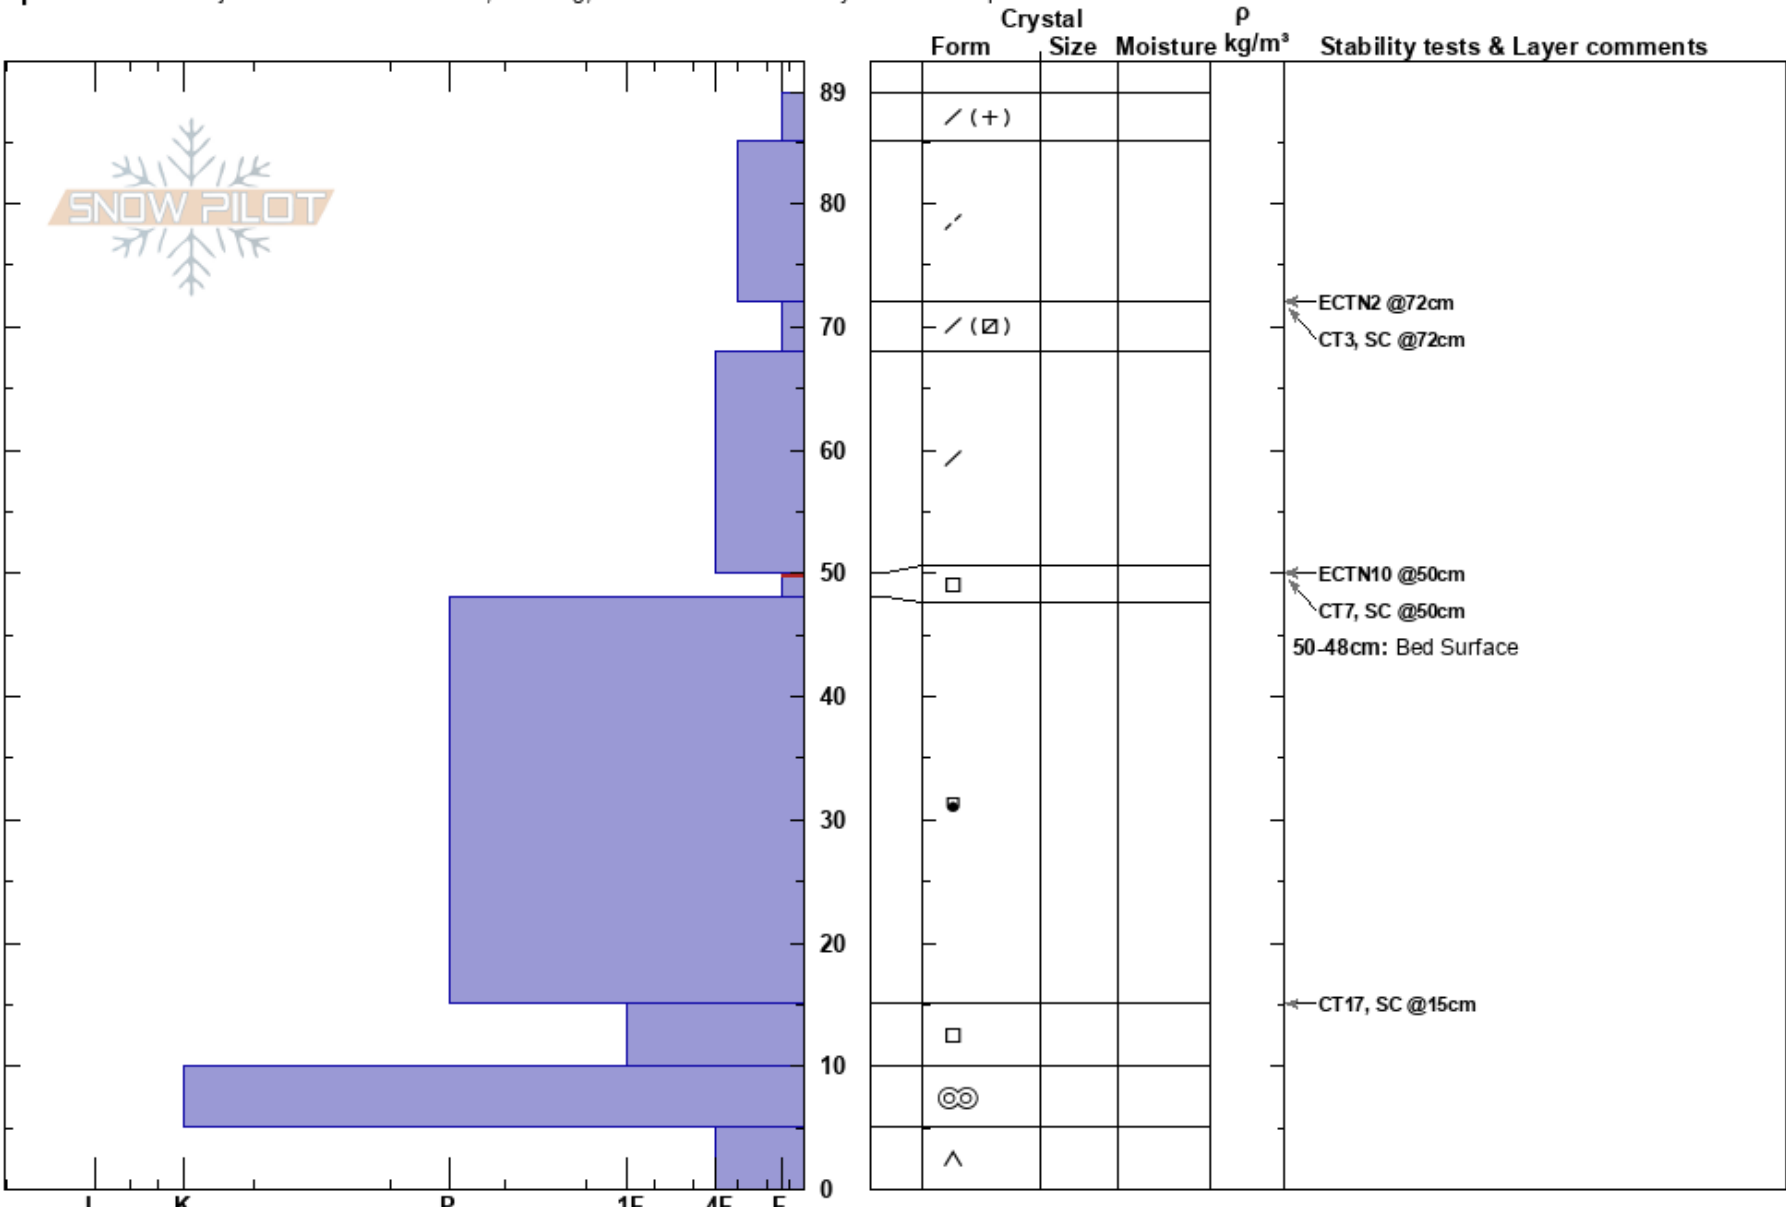

Grouse Cornice
 Holy Cross Wilderness Ar
 CO
Elevation: 11800 ft
Aspect: SE
Specifics: Pit is adjacent to avalanche: crown; Cracking; Recent avalanche activity on similar slopes

Andrew McWilliams
 12/27/2023 - 2:00pm
Co-ord: 39.55348N, -106.50792W
Slope Angle: 31°
Wind Loading: previous

Stability:
Air Temperature: -12°C
Sky Cover: FEW
Precipitation: NO
Wind: N Light Breeze

HS: 89
PF: 40
PS: 20
 50-48cm: Bed Surface
 50-48cm: Problematic layer

Notes: