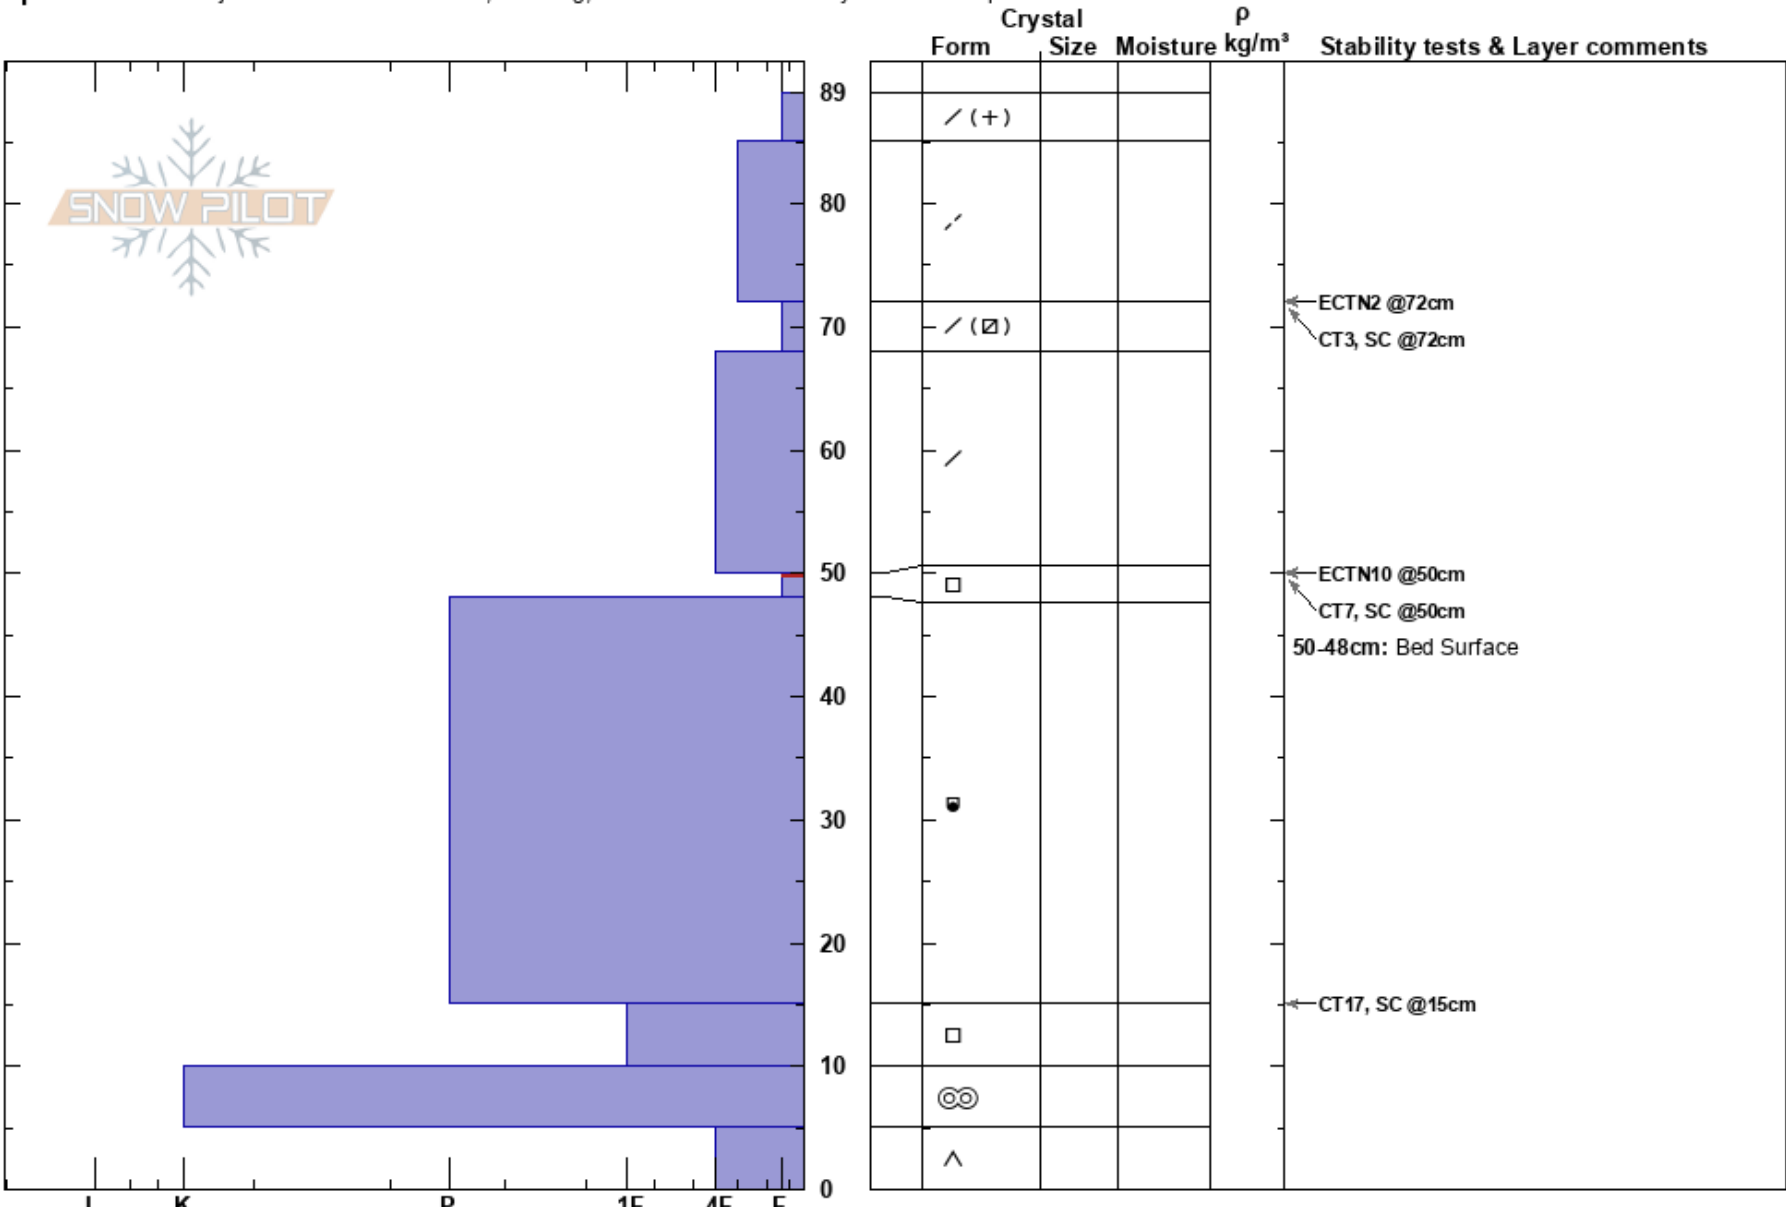

Grouse Cornice  
 Holy Cross Wilderness Ar  
 CO  
**Elevation:** 11800 ft  
**Aspect:** SE  
**Specifics:** Pit is adjacent to avalanche: crown; Cracking; Recent avalanche activity on similar slopes

Andrew McWilliams  
 12/27/2023 - 2:00pm  
**Co-ord:** 39.55348N, -106.50792W  
**Slope Angle:** 31°  
**Wind Loading:** previous

**Stability:**  
**Air Temperature:** -12°C  
**Sky Cover:** FEW  
**Precipitation:** NO  
**Wind:** N Light Breeze

**HS:**89  
**PF:**40  
**PS:**20  
 50-48cm: Bed Surface  
 50-48cm: Problematic layer