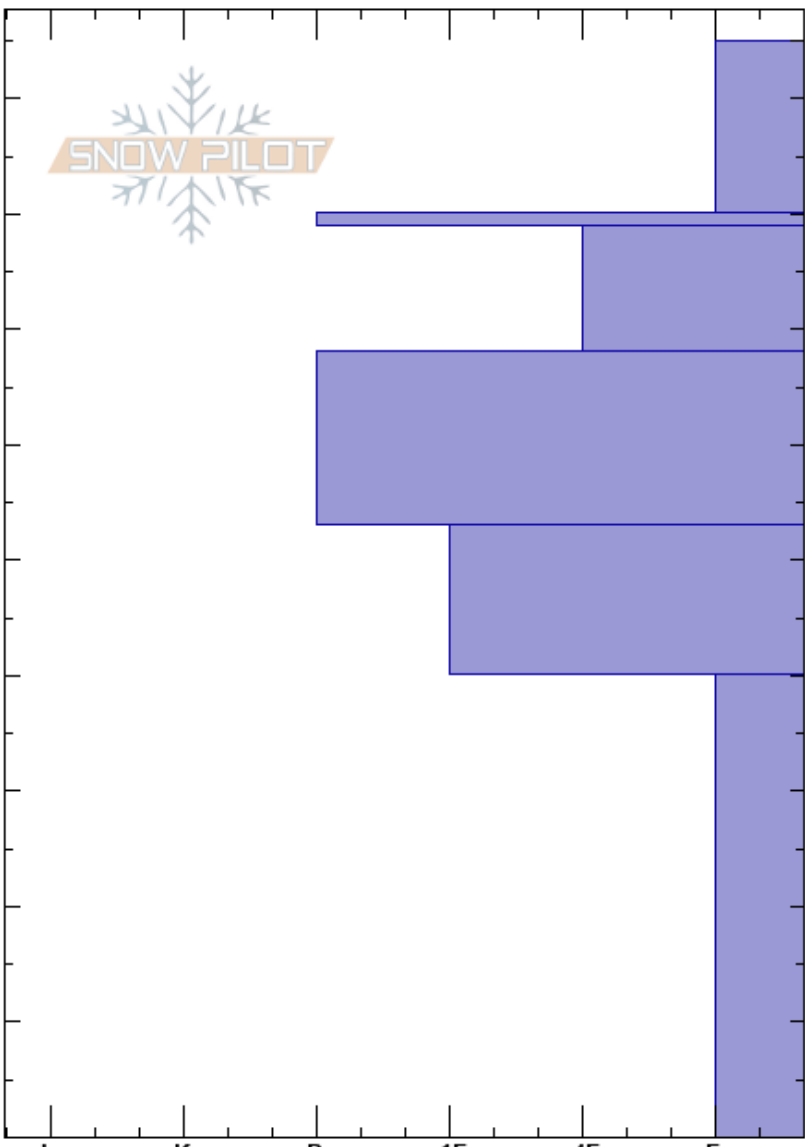

Vacation Canyon  
 Palisades  
 WY  
**Elevation:** 9350 ft  
**Aspect:** W  
**Specifics:** We skied slope

Matt Lloyd  
 12/27/2023 - 12:00pm  
**Co-ord:** 43.40886N, -111.07310W  
**Slope Angle:** 34°  
**Wind Loading:** no

**Stability:** Good  
**Air Temperature:** 26°F  
**Sky Cover:** CLR  
**Precipitation:** NO  
**Wind:** Calm

**HS:**95  
**Layer Notes:**  
 79-68cm: Crust sandwich

Depth (cm)	Crystal		Moisture	$\rho$ kg/m <sup>3</sup>	Stability tests & Layer comments
	Form	Size			
95					
90	V				
80	⊙⊙				
79	□	1-2			79-68cm: Crust sandwich
70					
60	⊙⊙				
50					
40					
20	□	2-3			
10					
0					