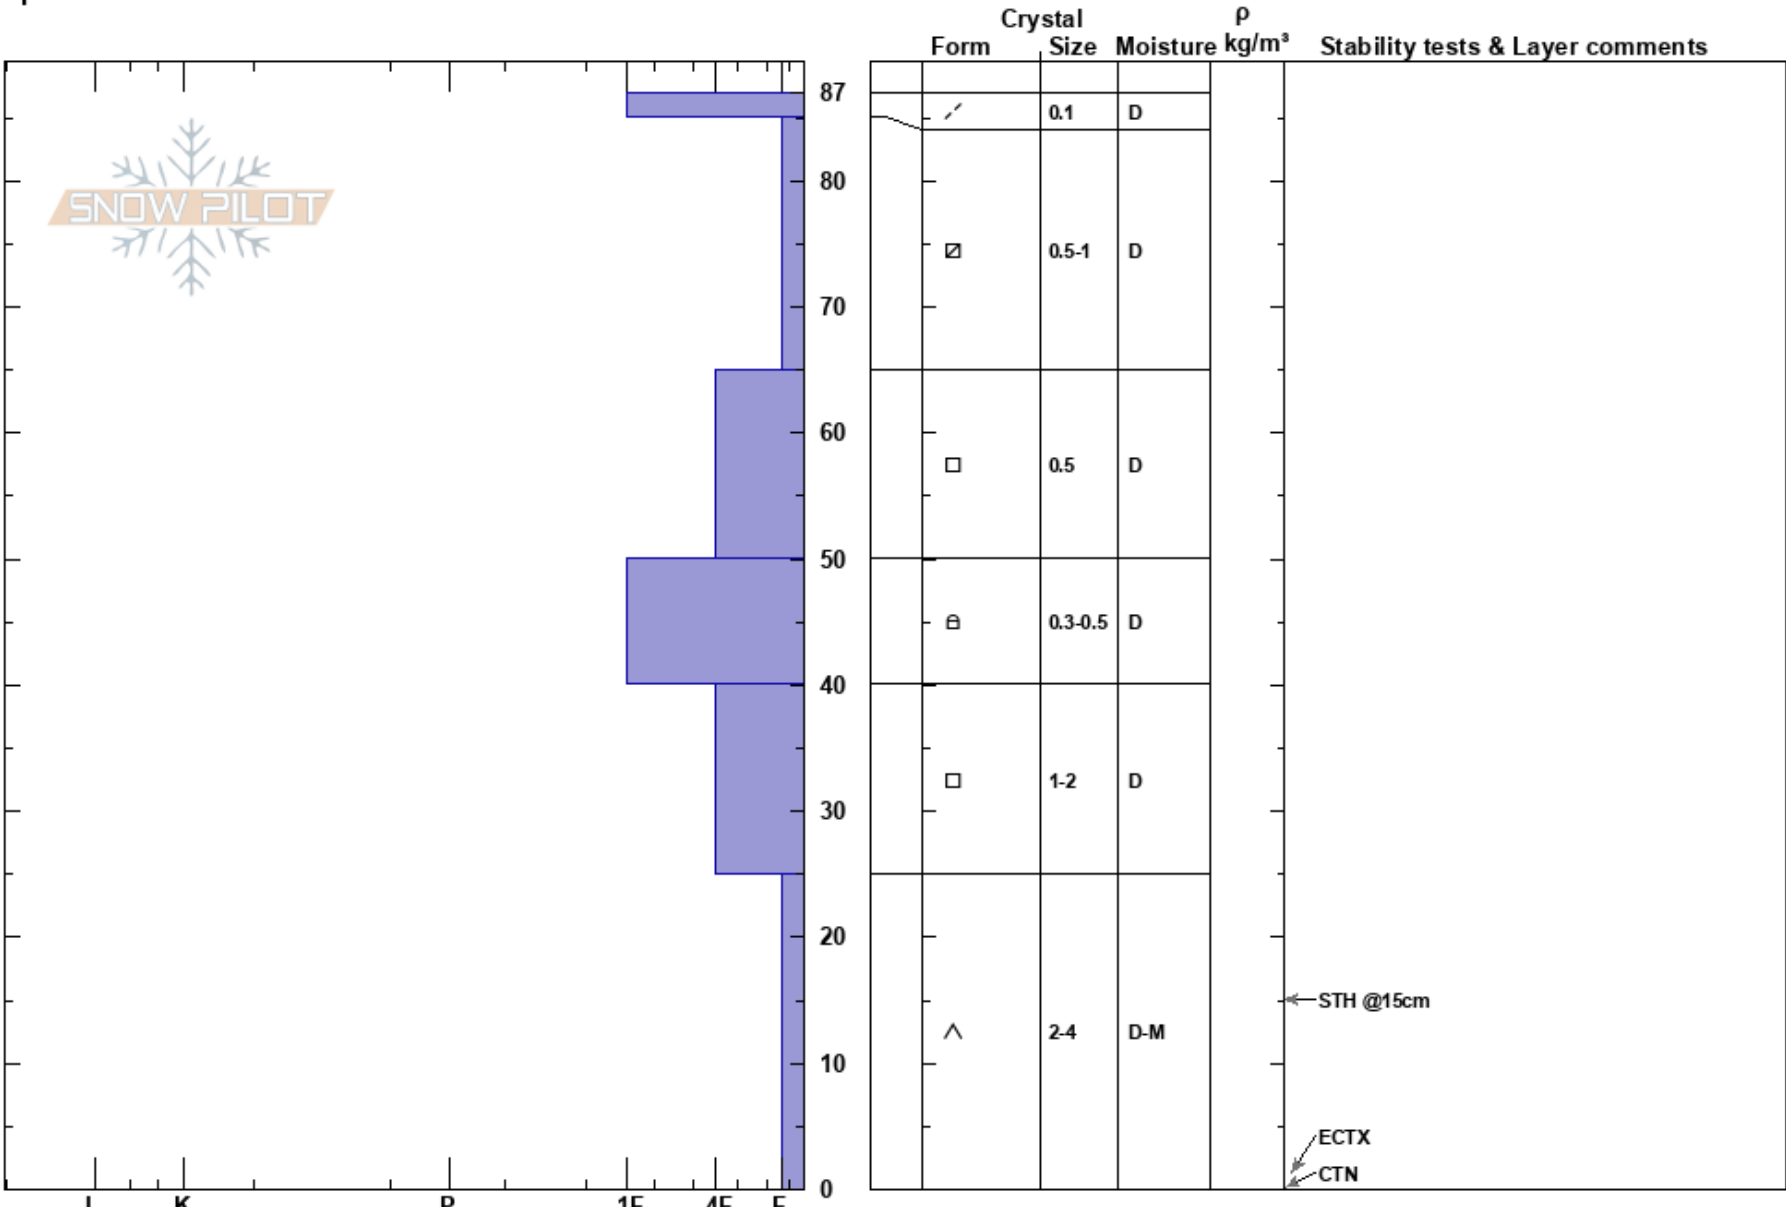

Mt. Expectation Area  
 San Juan Range  
 CO  
 Elevation: 10851 ft  
 Aspect: NE  
 Specifics:

Troy Nordquist  
 12/27/2023 - 2:00pm  
 Co-ord: 37.69469N, -108.06029W  
 Slope Angle:  
 Wind Loading: no

Stability: **HS:87**  
 Air Temperature: 35°F **PF:15** 25-0cm: Problematic layer  
 Sky Cover: CLR **PS:5**  
 Precipitation: NO  
 Wind: SW Light Breeze

**Notes:** Wind effect observed at all elevations. Snowpack is still thin and aspect-dependent.