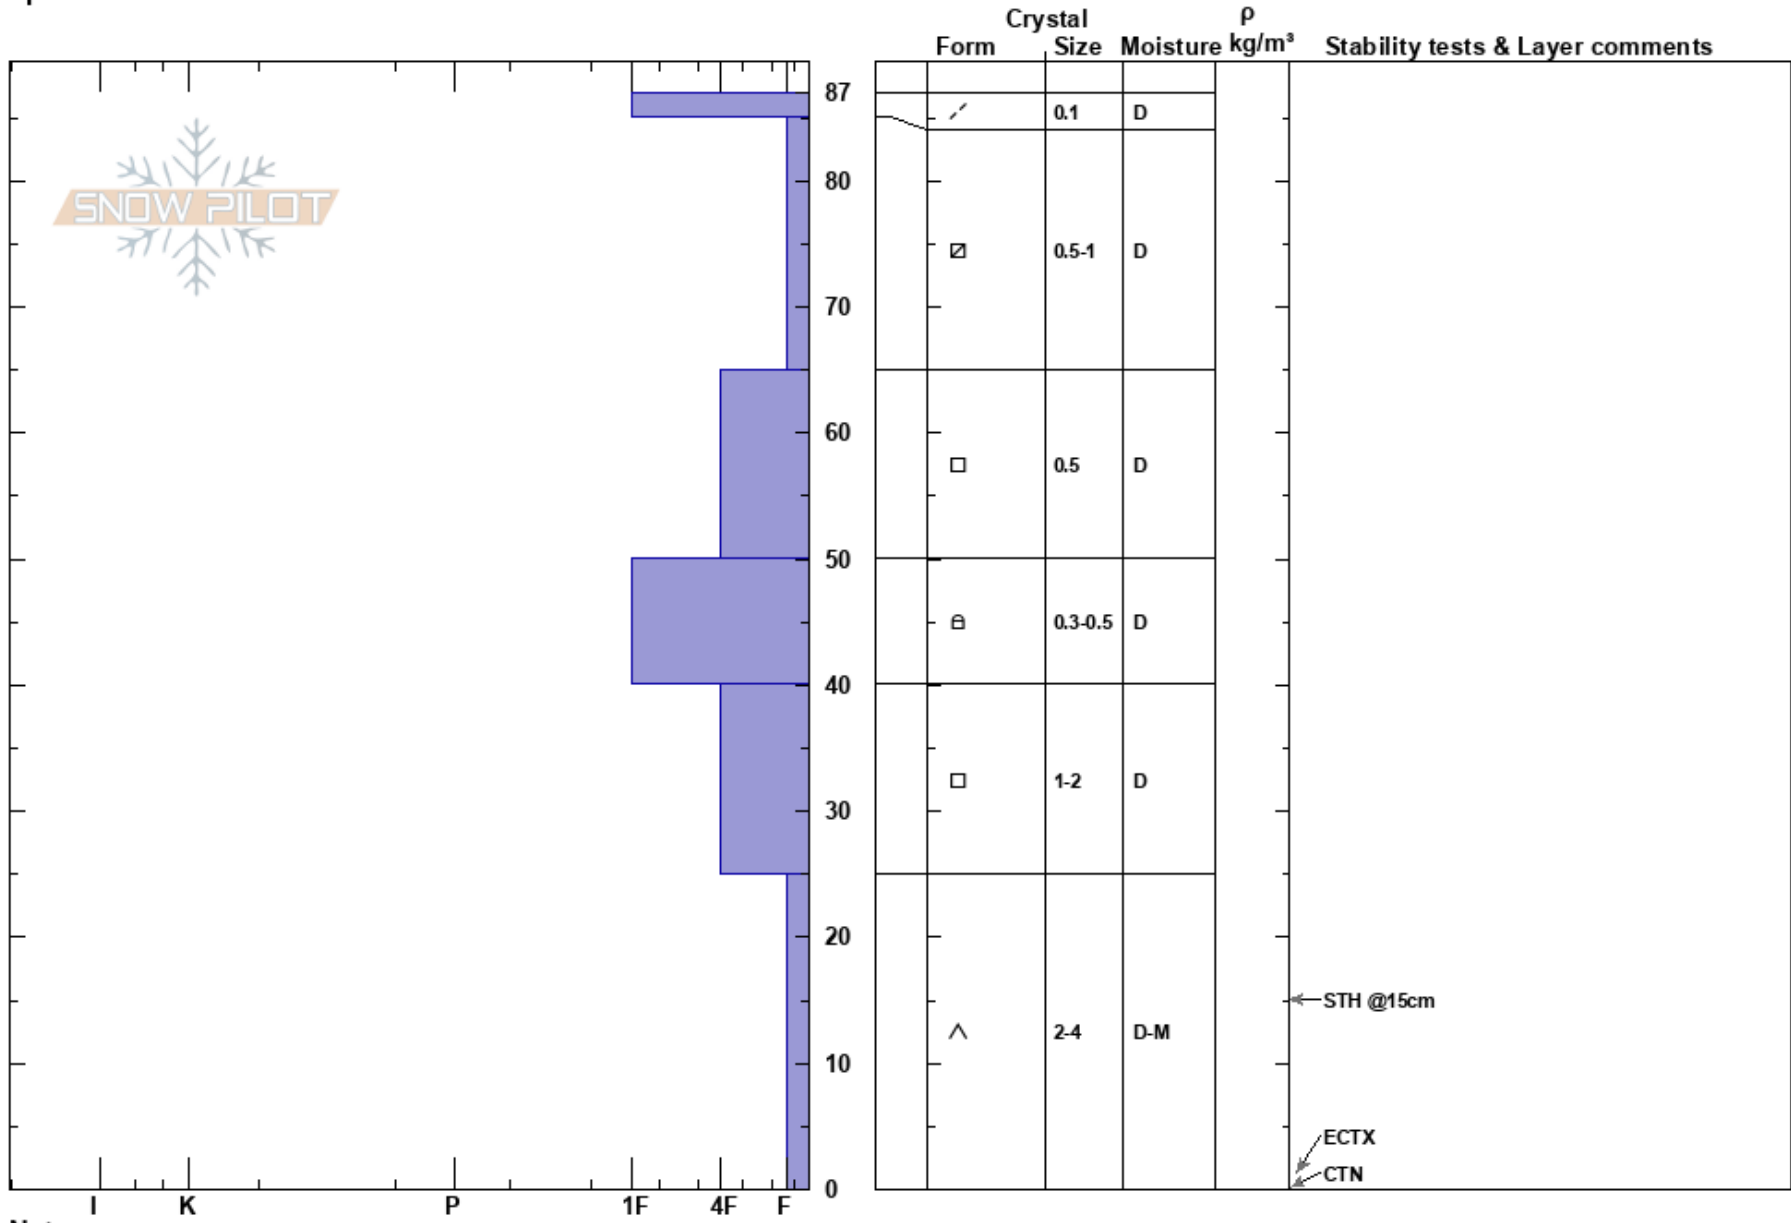

Mt. Expectation Area
 San Juan Range
 CO
 Elevation: 10851 ft
 Aspect: NE
 Specifics:

Troy Nordquist
 12/27/2023 - 2:00pm
 Co-ord: 37.69469N, -108.06029W
 Slope Angle:
 Wind Loading: no

Stability: **HS:87**
 Air Temperature: 35°F **PF:15** 25-0cm: Problematic layer
 Sky Cover: CLR **PS:5**
 Precipitation: NO
 Wind: SW Light Breeze

Notes: Wind effect observed at all elevations. Snowpack is still thin and aspect-dependent.