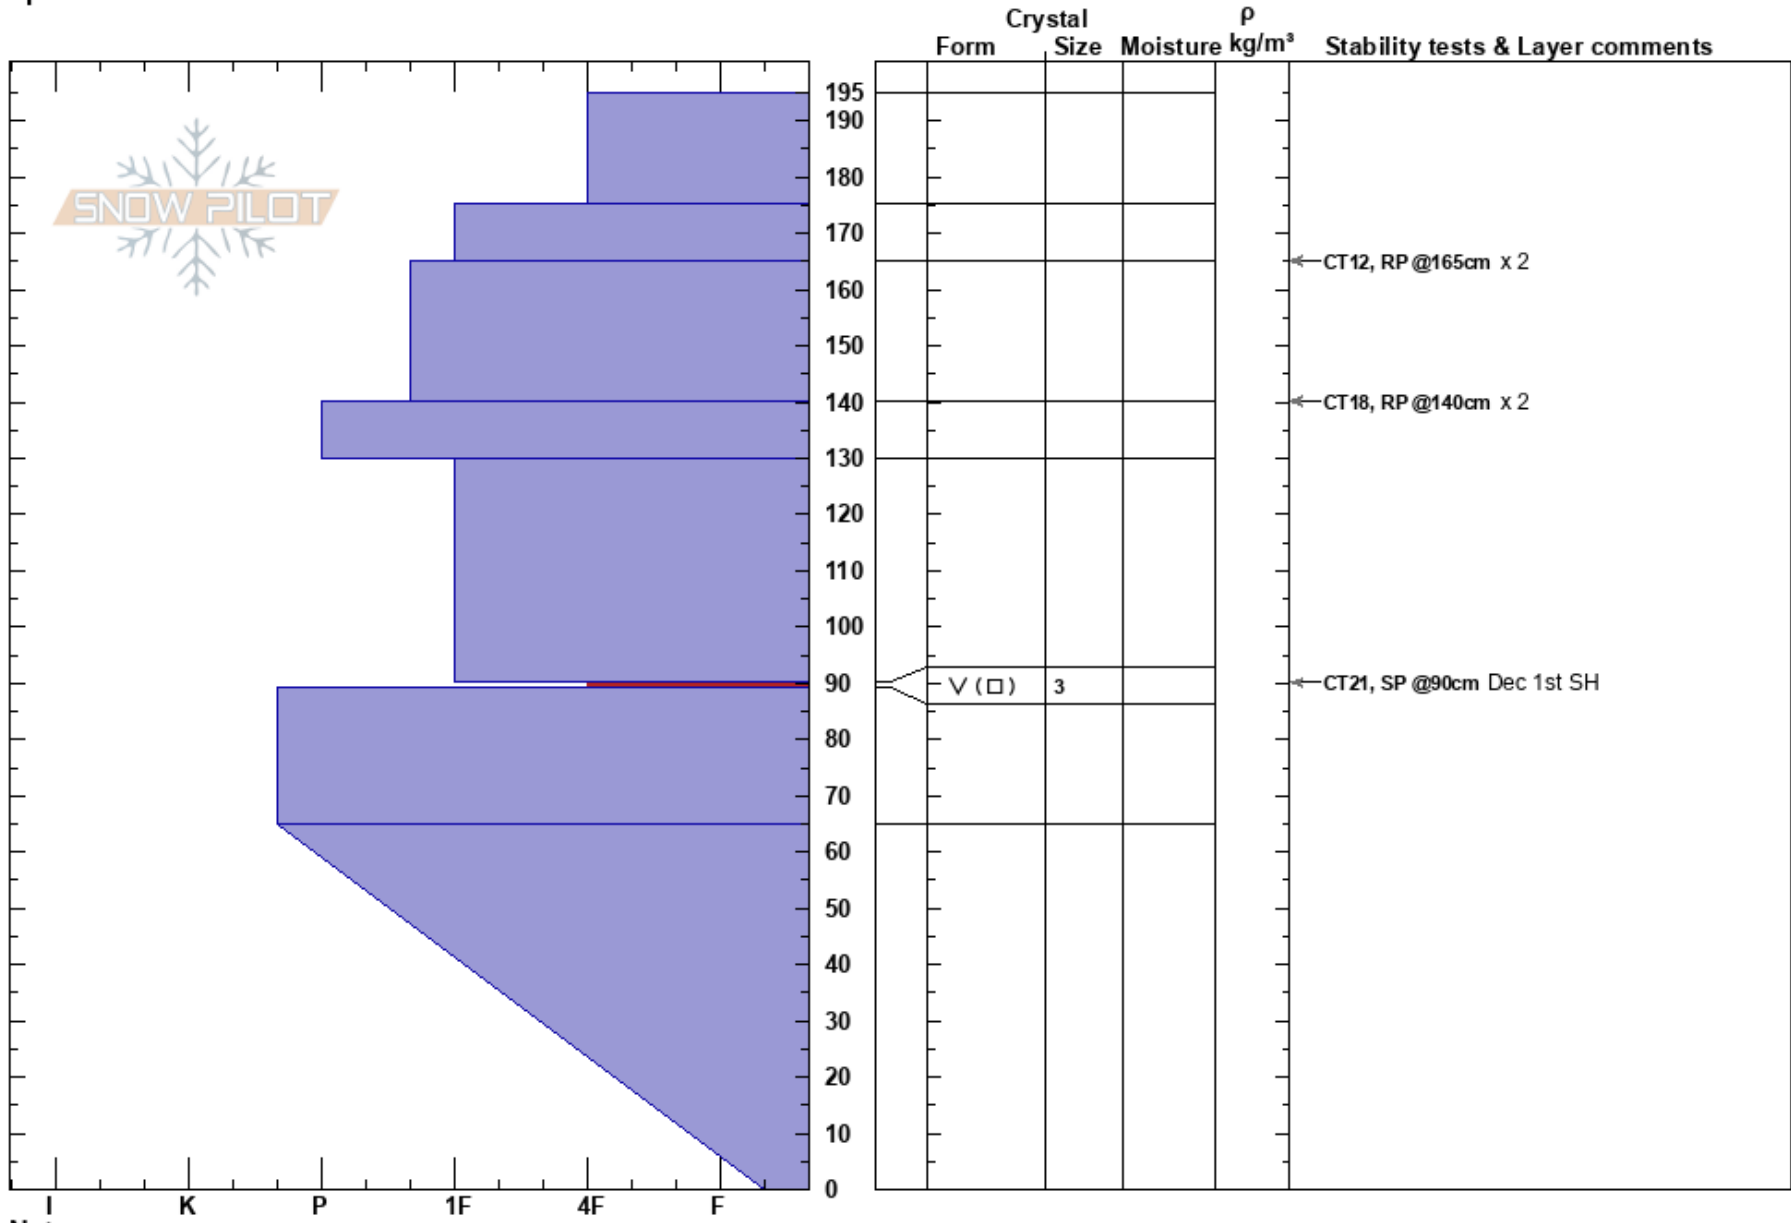

Saddle Sore 1st Bump  
 Rockies  
 BC  
 Elevation: 2200 m  
 Aspect: NW  
 Specifics:

James Hamilton  
 27/12/2023 - 13:50  
 Co-ord: 11U 411448W 5794288N  
 Slope Angle: 30°  
 Wind Loading: no

Stability: **HS:195**  
 Air Temperature: -4°C **PF:35** 90-89cm:Problematic layer  
 Sky Cover: BKN **PS:20**  
 Precipitation: NO  
 Wind: S Light Breeze

Notes: Deeper depth of 195cm