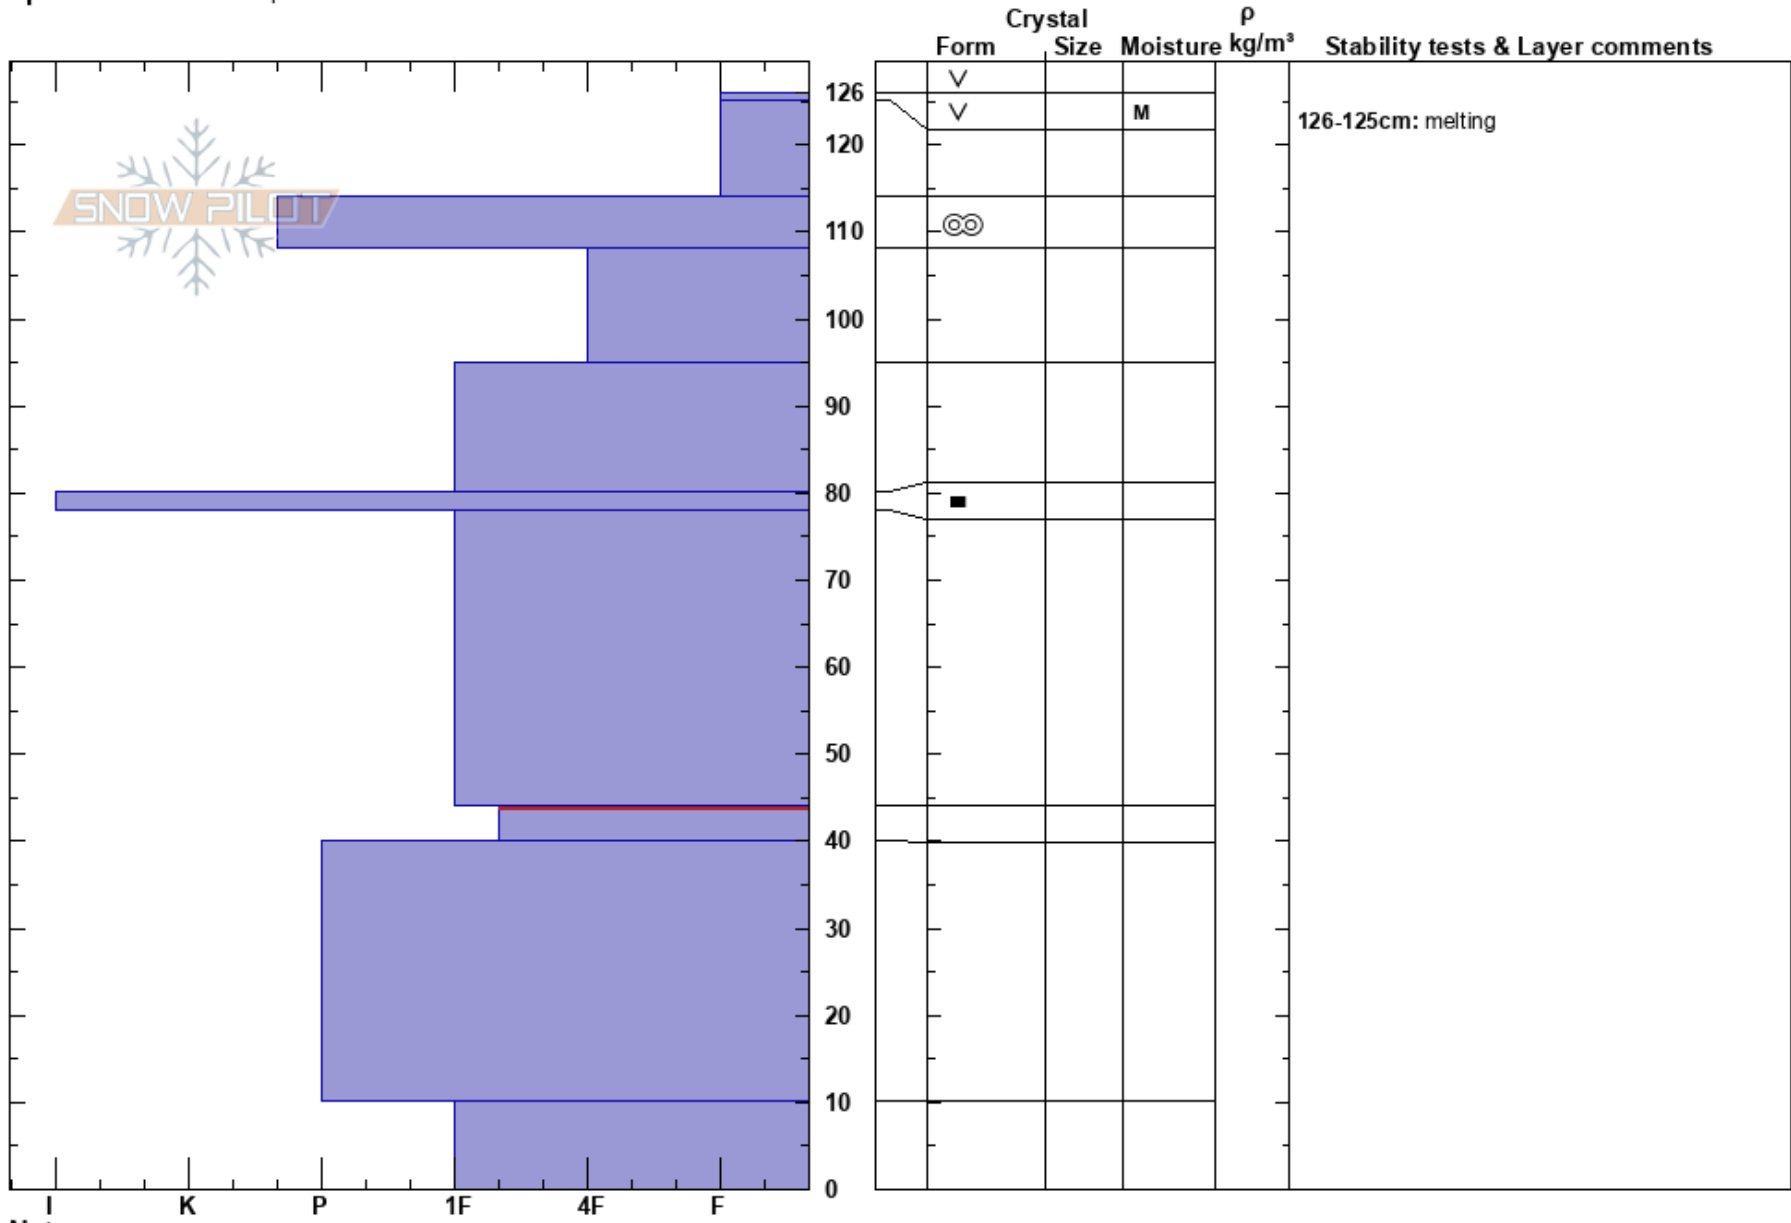

Tony Grove SE 8630'
 Bear River Range
 UT
 Elevation: 8950 ft
 Aspect: SE
 Specifics: We skied slope

Dave Kelly
 12/27/2023 - 12:30pm
 Co-ord: 41.89289N, -111.64059W
 Slope Angle: 32°
 Wind Loading:

Stability: Good
 Air Temperature:
 Sky Cover: CLR
 Precipitation: NO
 Wind: NW Calm

HS: 126
 Layer Notes:
 126-125cm: melting
 44-40cm: Problematic layer

Notes: