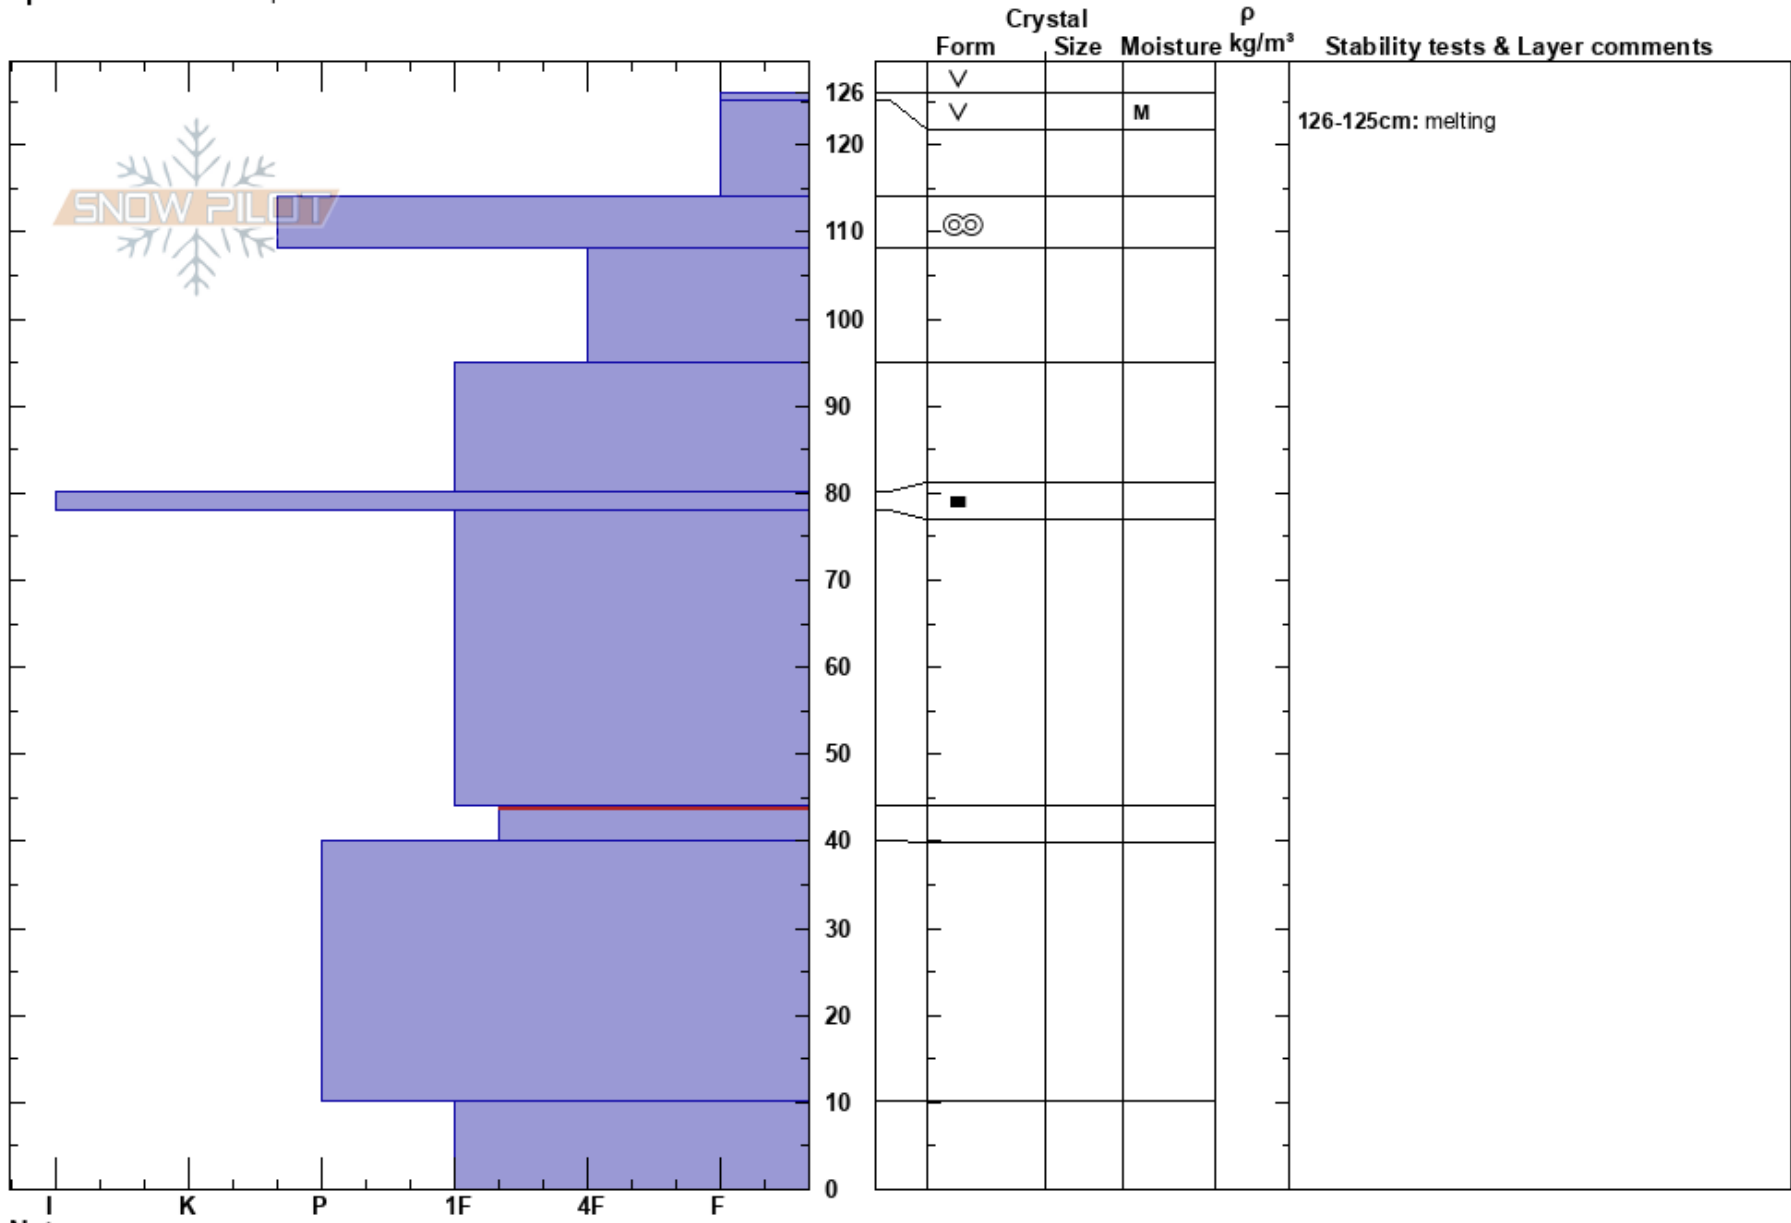

Tony Grove SE 8630'  
 Bear River Range  
 UT  
 Elevation: 8950 ft  
 Aspect: SE  
 Specifics: We skied slope

Dave Kelly  
 12/27/2023 - 12:30pm  
 Co-ord: 41.89289N, -111.64059W  
 Slope Angle: 32°  
 Wind Loading:

Stability: Good  
 Air Temperature:  
 Sky Cover: CLR  
 Precipitation: NO  
 Wind: NW Calm

HS: 126  
 Layer Notes:  
 126-125cm: melting  
 44-40cm: Problematic layer

Notes: