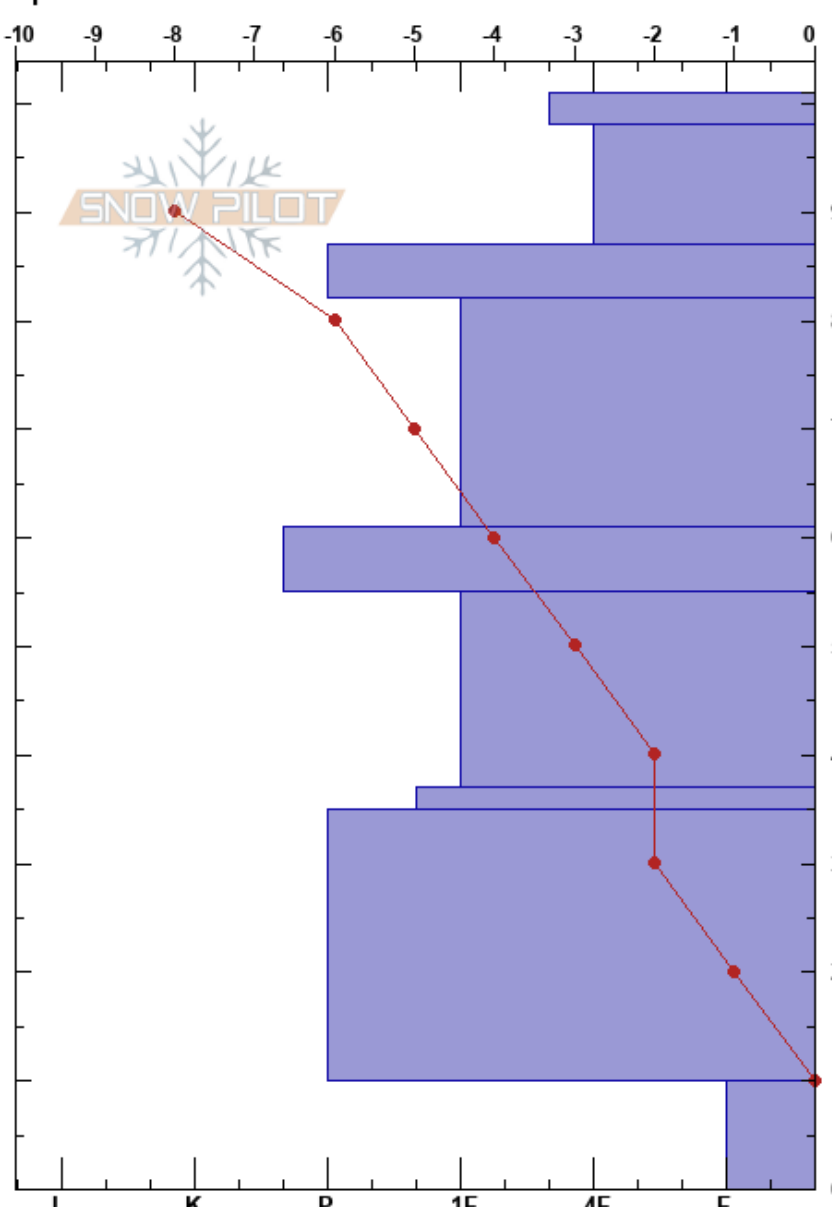

Drifter
 South Rockies
 AB
 Elevation: 1930 m
 Aspect: NE
 Specifics:

Bronwyn Schulz
 27/12/2023 - 10:45
 Co-ord: 11U 686788W 5465170N
 Slope Angle: 35°
 Wind Loading: no

Stability:
 Air Temperature: 0°C
 Sky Cover: CLR
 Precipitation: NO
 Wind: Calm

HS:101 Layer Notes:

| Height (cm) | Crystal | | Moisture | ρ kg/m ³ | Stability tests & Layer comments |
|-------------|---------|------|----------|-----------------------------|----------------------------------|
| | Form | Size | | | |
| 101 | / | 1 | | | |
| 90 | / | 1 | | | |
| 80 | ⊙⊙ | | | | ← CT16, RP @82cm |
| 70 | ⊖ | 1 | | | |
| 60 | ⊙⊙ | | | | ← CT24, BRK @55cm |
| 50 | ⊖ | 1 | | | |
| 40 | ⊙⊙ | | | | |
| 30 | | | | | |
| 20 | ⊖ | 1 | | | |
| 10 | □ | 2 | | | |