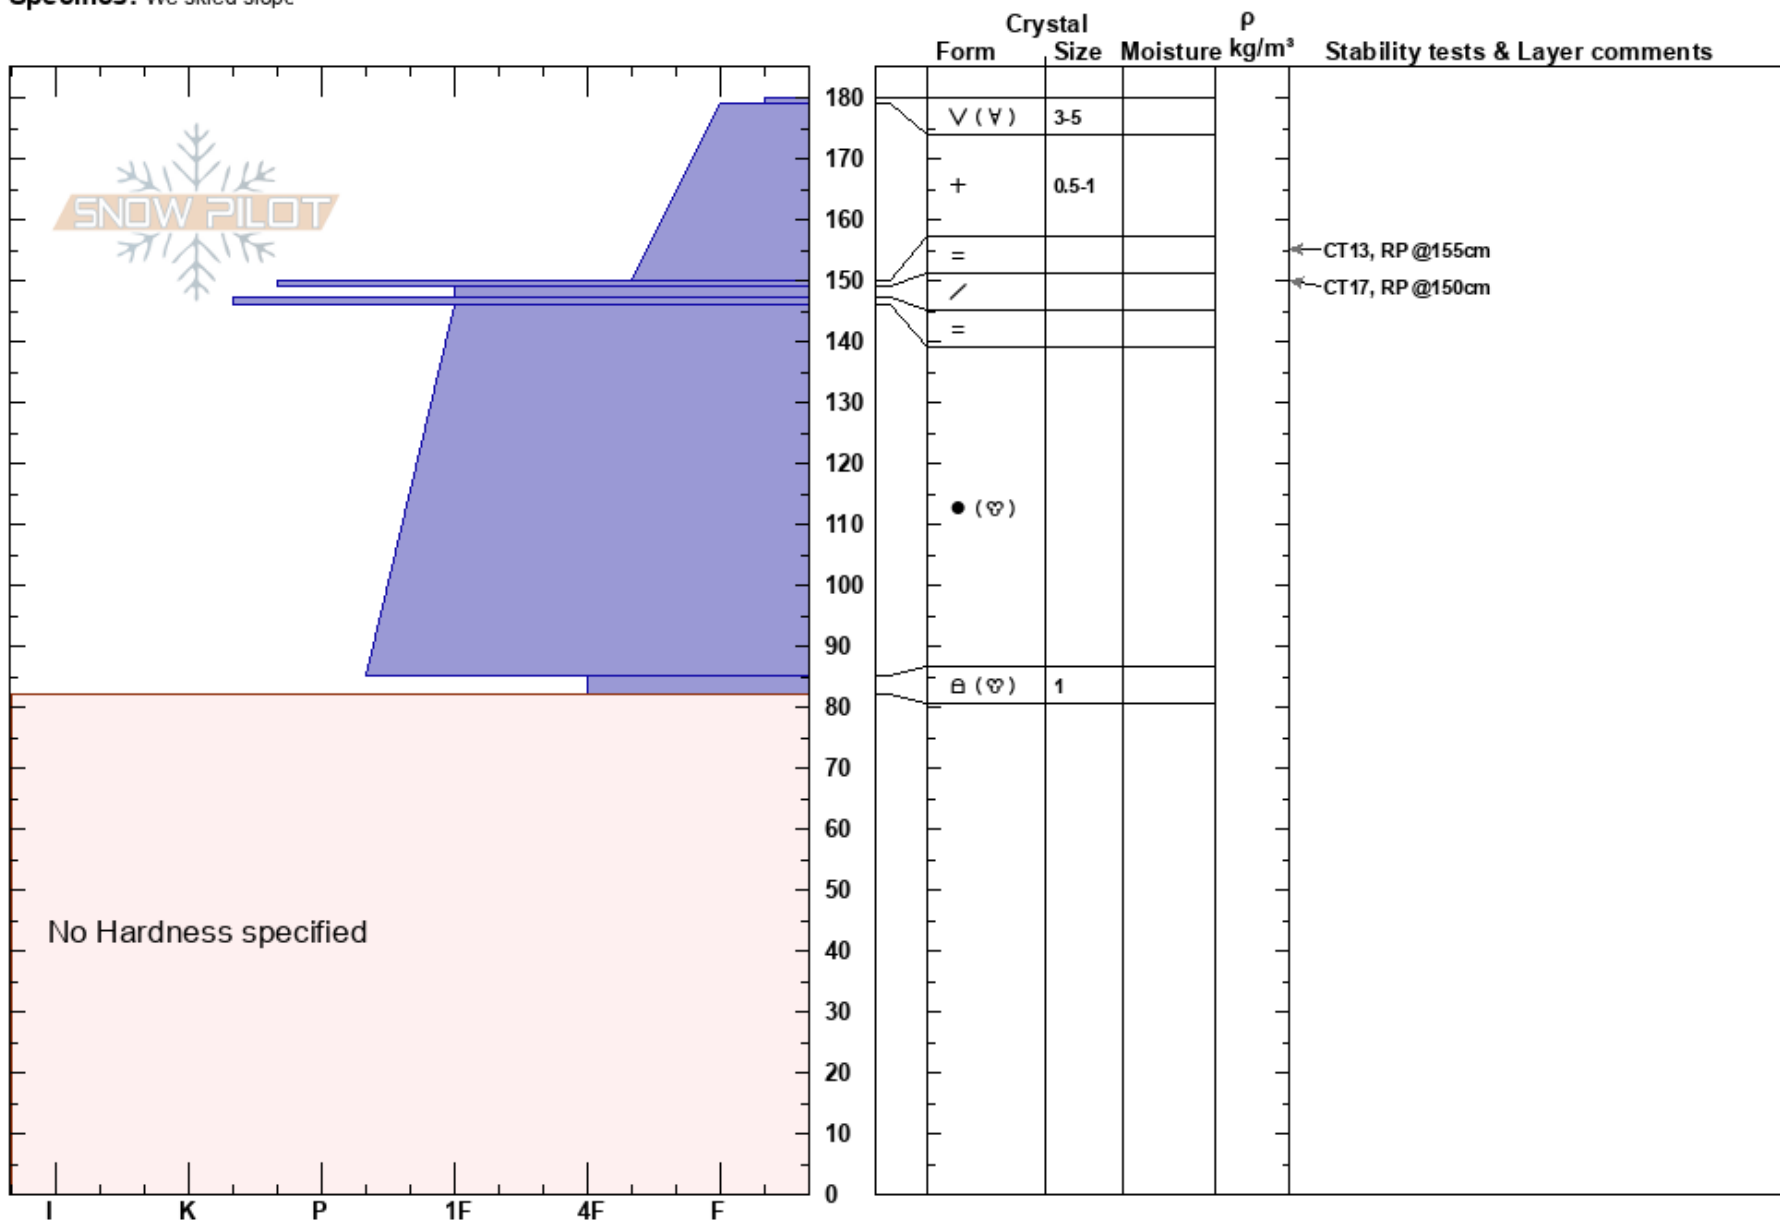

Nat Geo 20180120
 Sierra Nevada
 CA
 Elevation: 8900 ft
 Aspect: NW
 Specifics: We skied slope

Logan Talbott
 01/20/2018 - 11:00am
 Co-ord: 10S 734210E 4342302N
 Slope Angle: 30°
 Wind Loading: previous

Stability: Good
 Air Temperature: -6°C
 Sky Cover: CLR
 Precipitation: NO
 Wind: E Light Breeze

HS: 180
 PS: 10 179-150cm: Problematic layer

Notes: