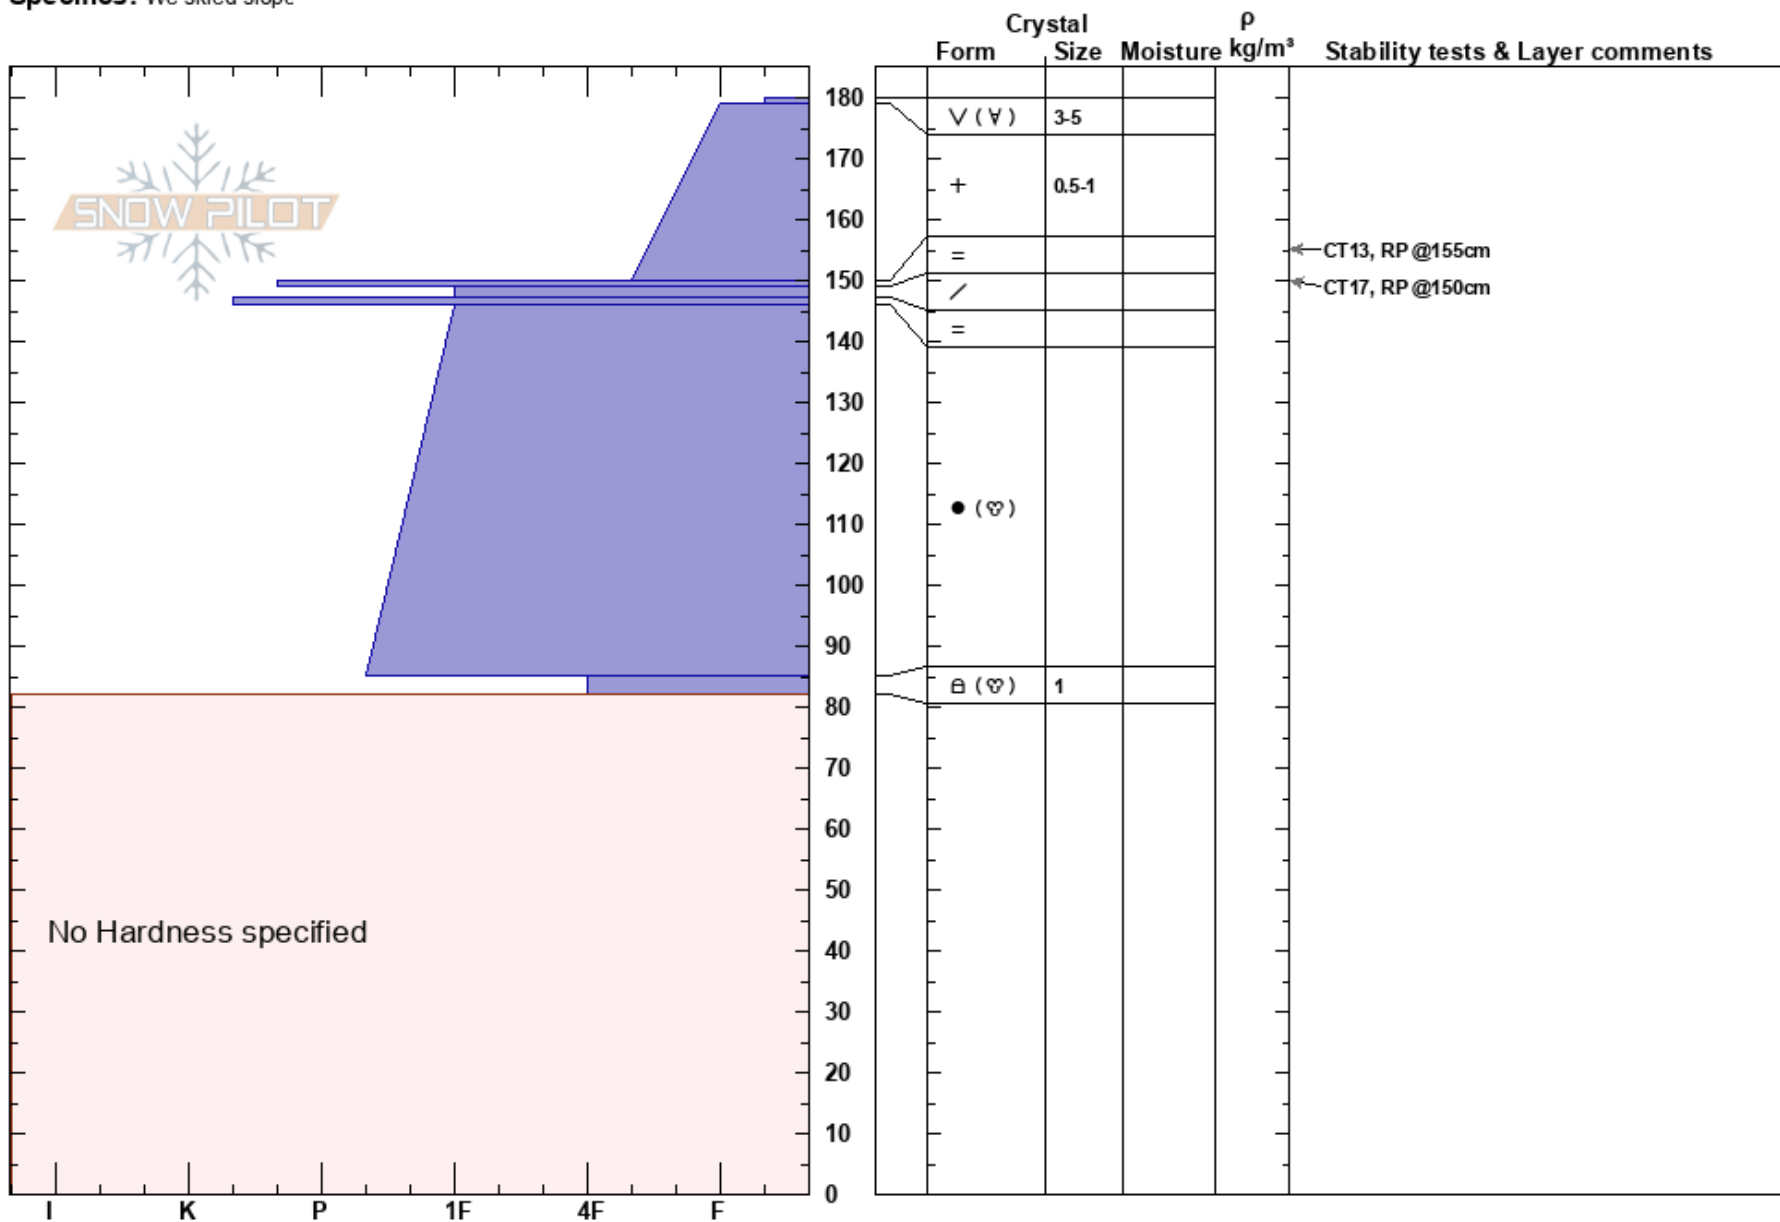

Nat Geo 20180120
 Sierra Nevada
 CA
 Elevation: 8900 ft
 Aspect: NW
 Specifics: We skied slope

Logan Talbott
 01/20/2018 - 11:00am
 Co-ord: 10S 734210E 4342302N
 Slope Angle: 30°
 Wind Loading: previous

Stability: Good
 Air Temperature: -6°C
 Sky Cover: CLR
 Precipitation: NO
 Wind: E Light Breeze

HS: 180
 PS: 10 179-150cm: Problematic layer

Notes: