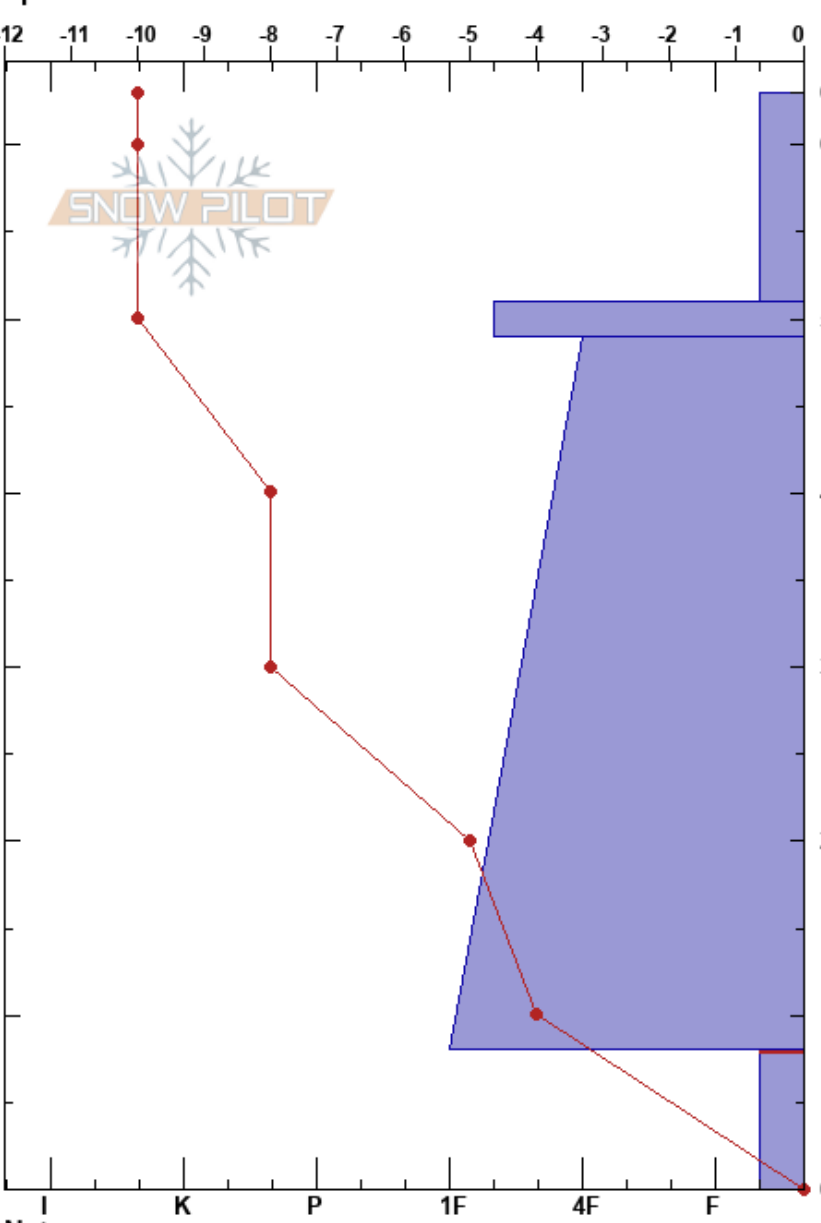

Days Fork Valley Floor
 Wasatch Range
 UT
 Elevation: 8440 ft
 Aspect: N
 Specifics:

sean parent
 12/27/2023 - 12:16pm
 Co-ord: 40.62038N, -111.63917W
 Slope Angle: 31°
 Wind Loading: no

Stability: Very Good
 Air Temperature: -3.5°C
 Sky Cover: CLR
 Precipitation: NO
 Wind: Calm

HS:63
 PF:41
 PS: 15
 Layer Notes:
 51-49cm: 90% facets
 8-0cm: beginning to be striated
 8-0cm: Problematic layer

Form	Crystal		Moisture	ρ kg/m ³	Stability tests & Layer comments
	Size				
∇	3				
□	1	D			
□ (∩)	0.5(0.5)	D			51-49cm: 90% facets
□	0.5-1	D			
□ (∧)	0.5-0.1 (3)	D			8-0cm: beginning to be striated ECTX