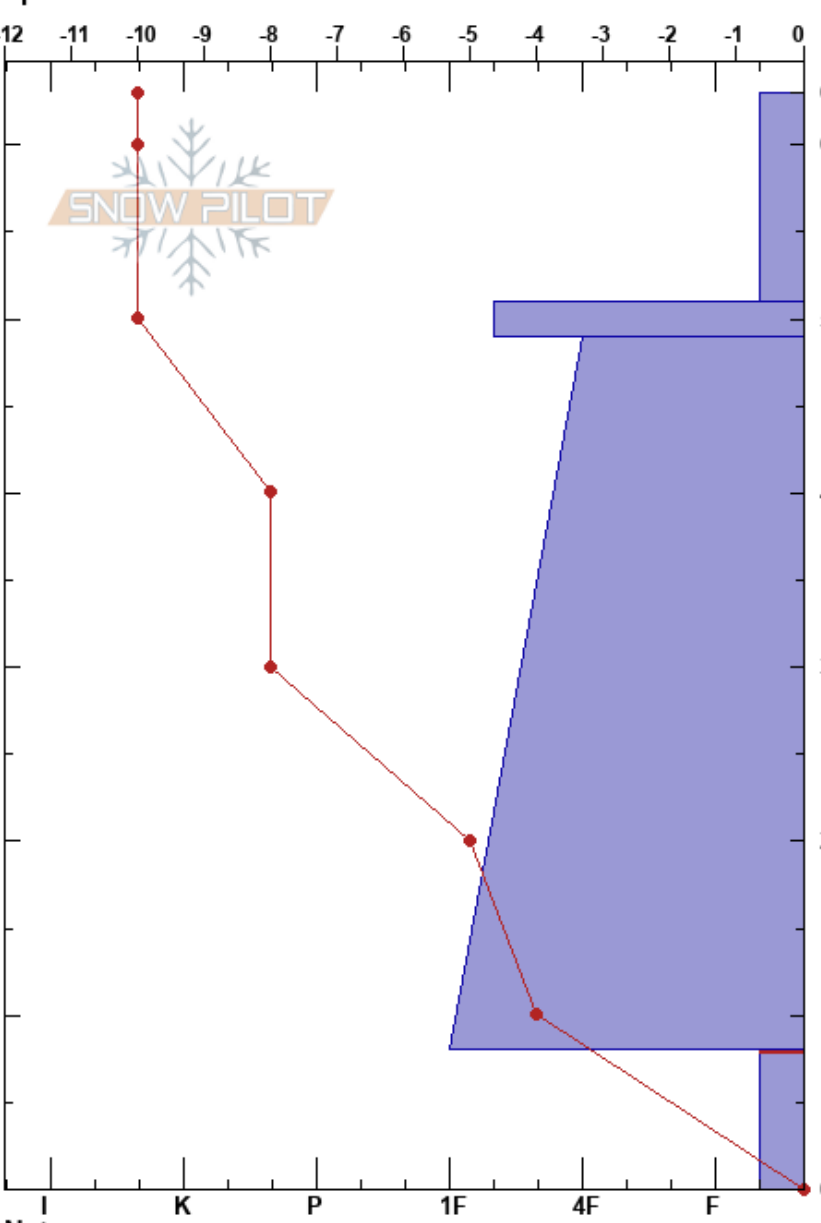

Days Fork Valley Floor  
 Wasatch Range  
 UT  
 Elevation: 8440 ft  
 Aspect: N  
 Specifics:

sean parent  
 12/27/2023 - 12:16pm  
 Co-ord: 40.62038N, -111.63917W  
 Slope Angle: 31°  
 Wind Loading: no

Stability: Very Good  
 Air Temperature: -3.5°C  
 Sky Cover: CLR  
 Precipitation: NO  
 Wind: Calm

HS:63  
 PF:41  
 PS: 15  
 Layer Notes:  
 51-49cm: 90% facets  
 8-0cm: beginning to be striated  
 8-0cm: Problematic layer

Form	Crystal		Moisture	$\rho$ kg/m <sup>3</sup>	Stability tests & Layer comments
	Size				
∇	3				
□	1	D			
□ (∩)	0.5(0.5)	D			51-49cm: 90% facets
□	0.5-1	D			
□ (∧)	0.5-0.1 (3)	D			8-0cm: beginning to be striated ECTX