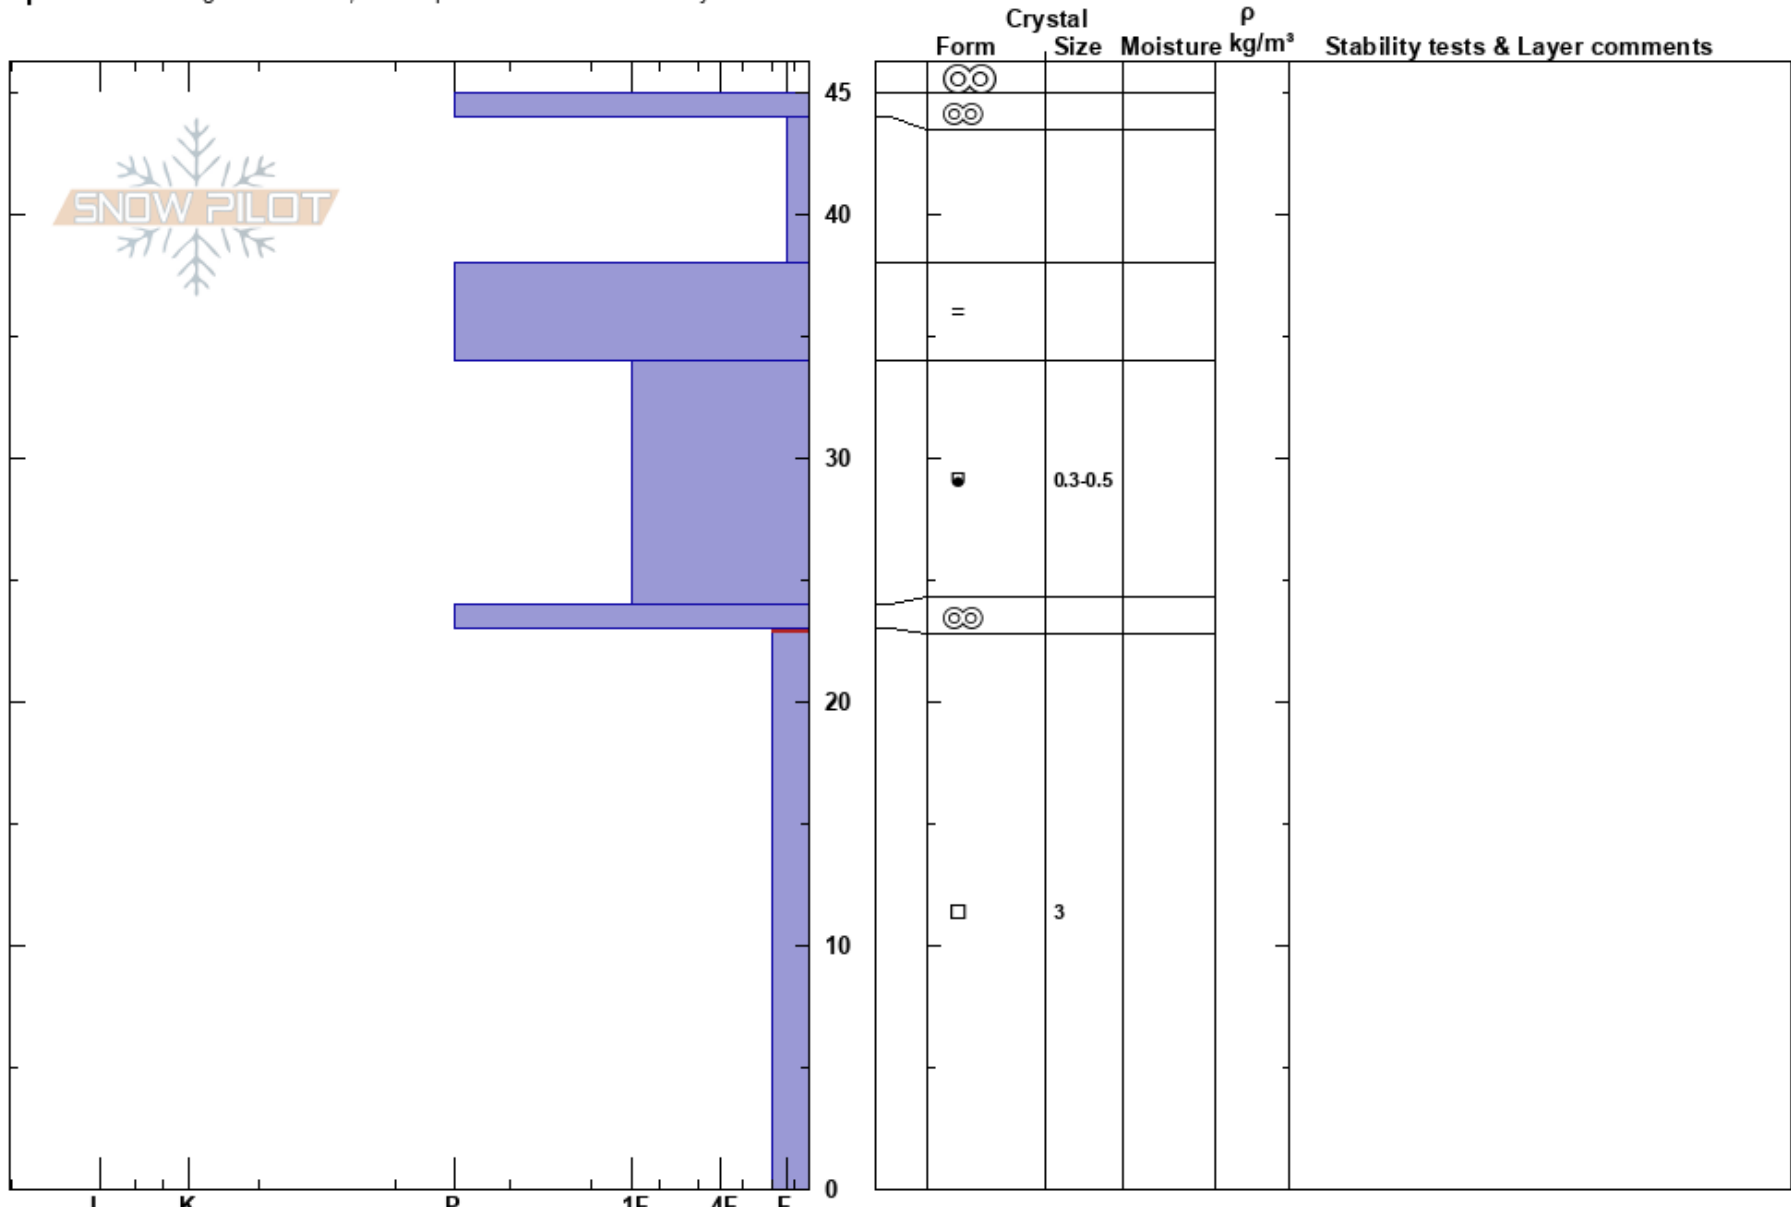

Pine Nuts  
 Carson Range  
 NV  
 Elevation: 8900 ft  
 Aspect: E

Mike Galgay  
 12/27/2023 - 10:00am  
 Co-ord: 38.93231N, -119.89483W  
 Slope Angle:  
 Wind Loading:

Stability:  
 Air Temperature:  
 Sky Cover: FEW  
 Precipitation: NO  
 Wind:

HS:45  
 PF:35  
 PS: 10  
 23-0cm: Problematic layer

Specifics: Pit dug in a Ski Area; Pit is representative of backcountry

Notes: I K P 1F 4F F