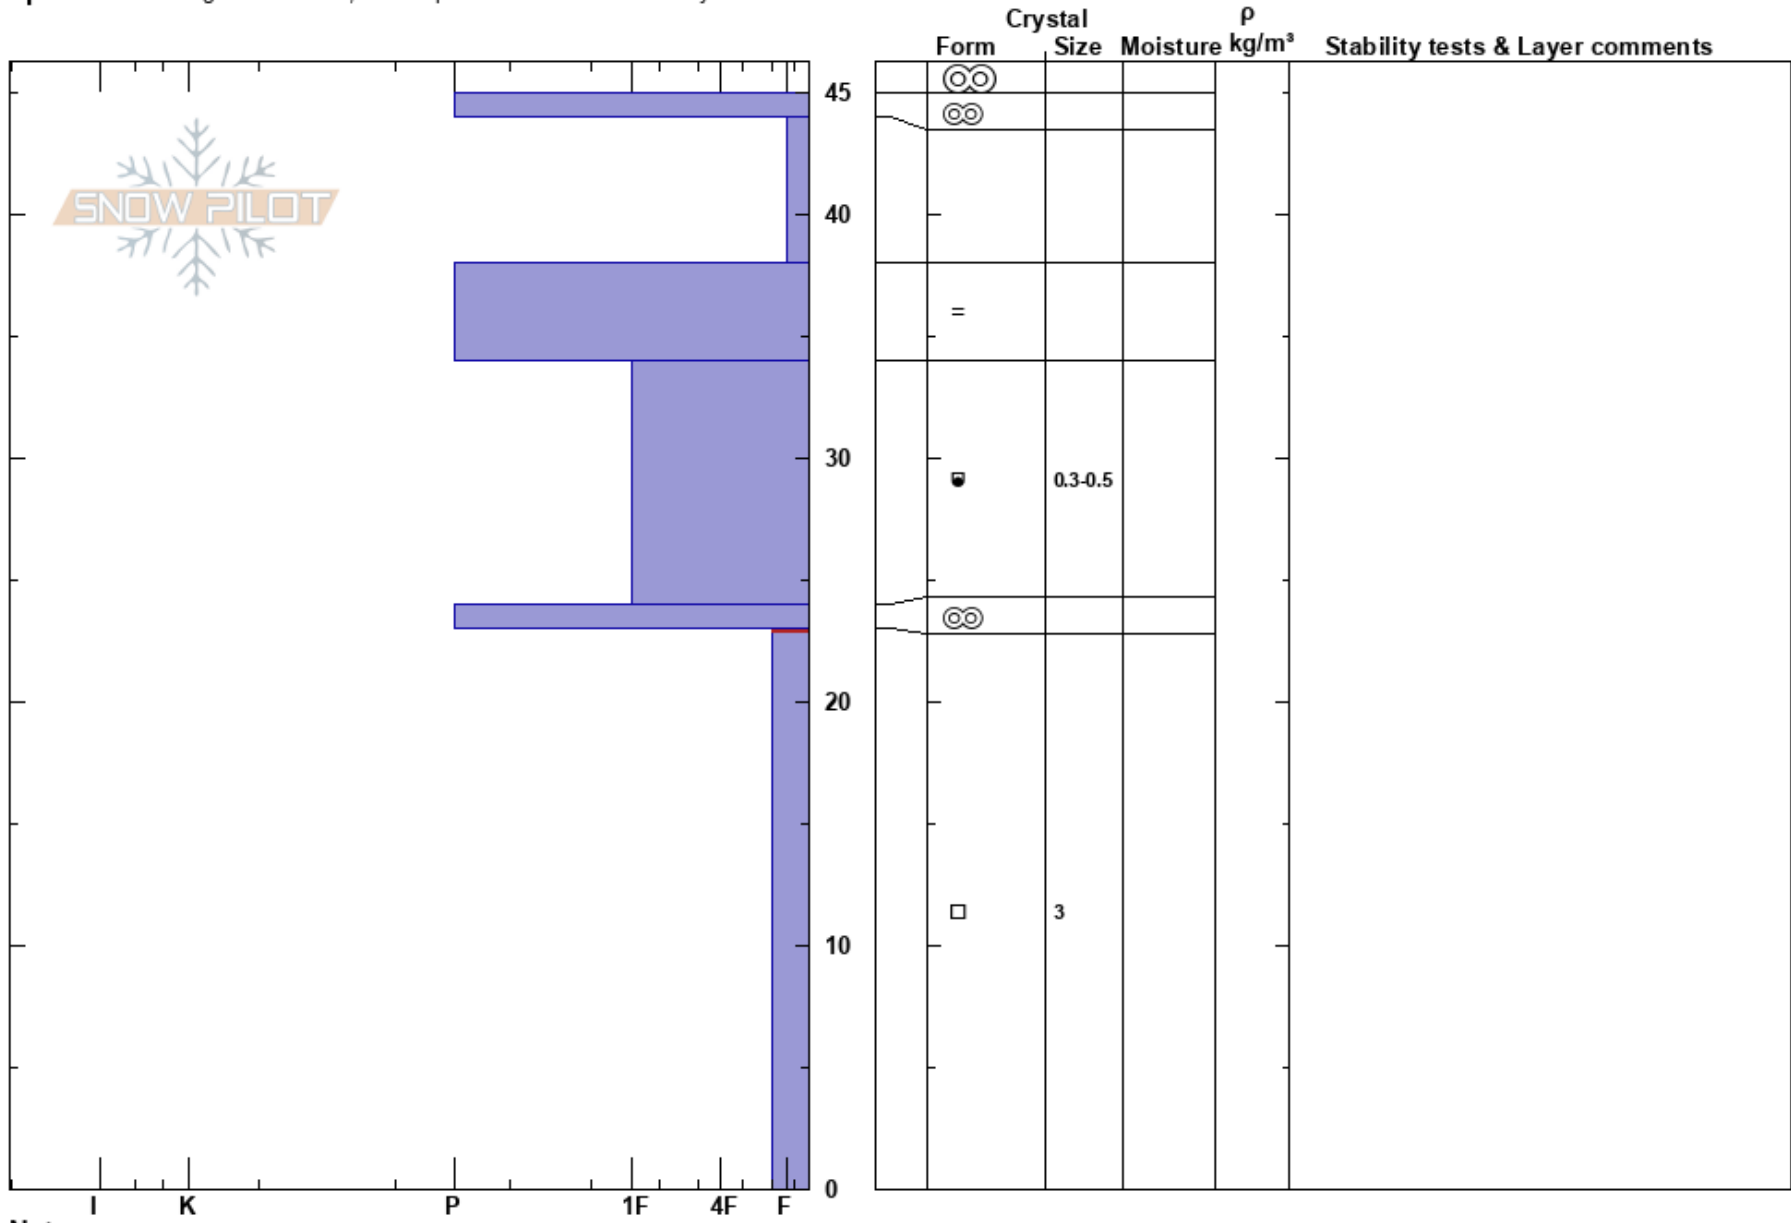

Pine Nuts  
 Carson Range  
 NV  
 Elevation: 8900 ft  
 Aspect: E

Mike Galgay  
 12/27/2023 - 10:00am  
 Co-ord: 38.93231N, -119.89483W  
 Slope Angle:  
 Wind Loading:

Stability:  
 Air Temperature:  
 Sky Cover: FEW  
 Precipitation: NO  
 Wind:

HS:45  
 PF:35  
 PS: 10  
 23-0cm: Problematic layer

Specifics: Pit dug in a Ski Area; Pit is representative of backcountry

Notes: