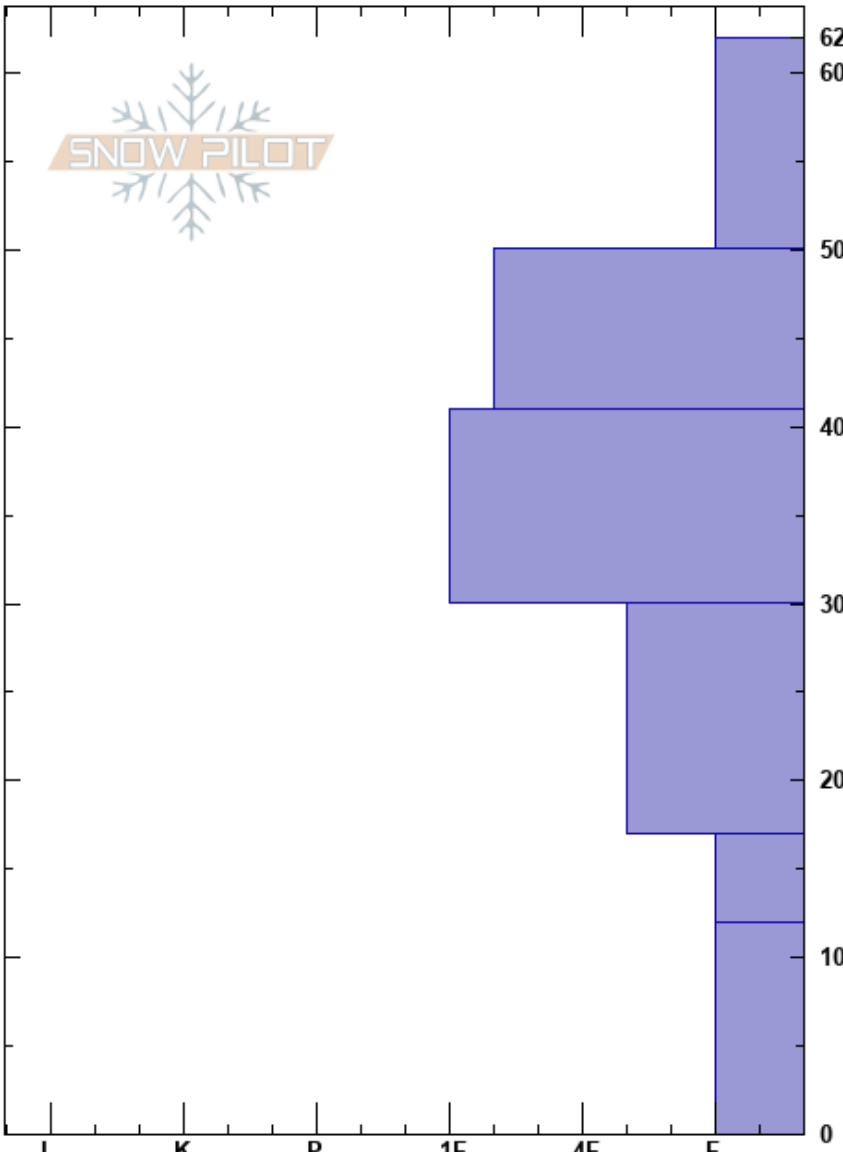

Bow Summit plot Banff Visitor Safety  
 Banff, Yoho and Kootenay 27/12/2023 - 10:00  
 AB  
**Elevation:**  
**Aspect:**  
**Specifics:**

**Co-ord:**  
**Slope Angle:**  
**Wind Loading:**

**Stability:**  
**Air Temperature:** -9°C  
**Sky Cover:** CLR  
**Precipitation:** NO  
**Wind:**

**Layer Notes:**

Form	Crystal		$\rho$ kg/m <sup>3</sup>	Stability tests & Layer comments
	Size	Moisture		
∇	4			
□ ( / )	1(2)	D		
⊖	1			
□	1			
□	3			
□ ( ^ )	3-8			
^	5-8			← CT17, SC @10cm x2

Notes: