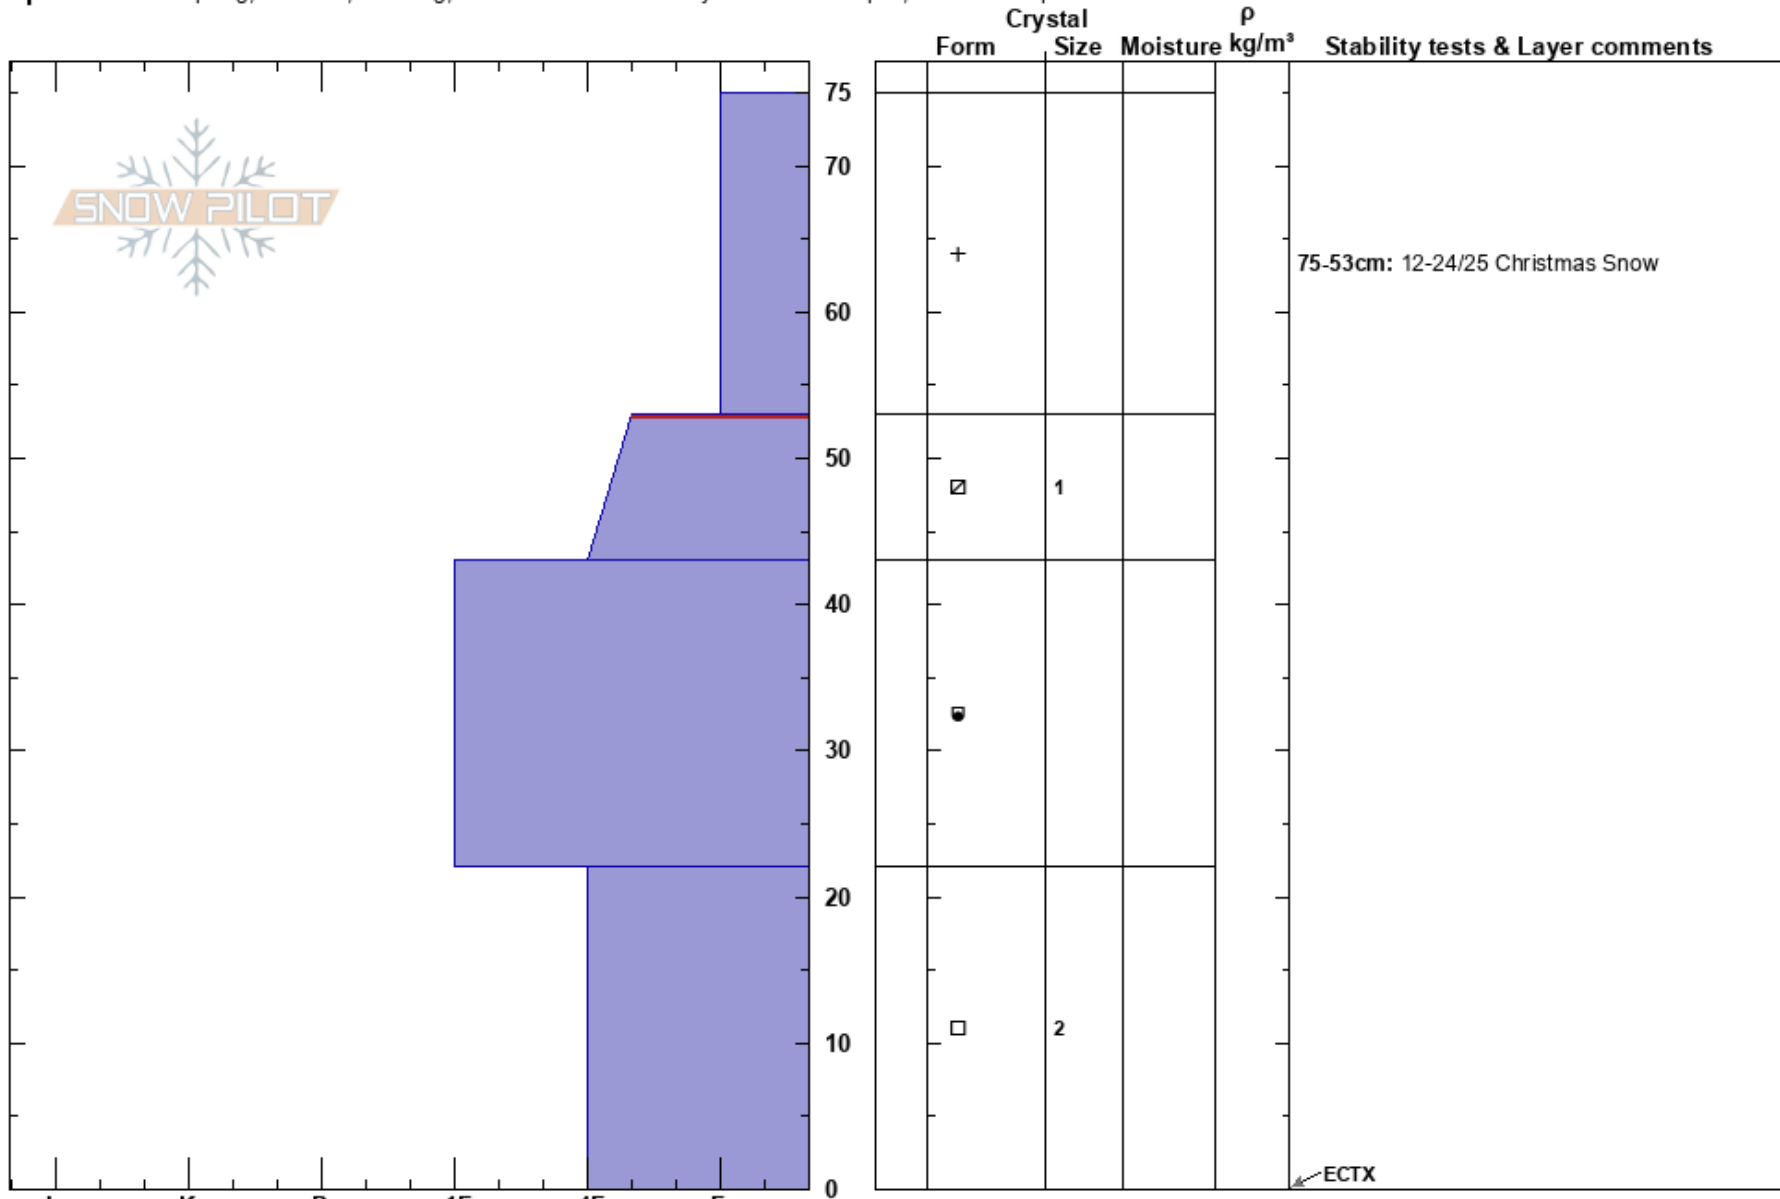

Black Bear Pass
 San Juan Range
 CO
 Elevation: 1157 ft
 Aspect: E

toby weed
 12/26/2023 - 2:00pm
 Co-ord: 37.89774N, -107.71973W
 Slope Angle: 13°
 Wind Loading: yes

Stability:
 Air Temperature: -8°C
 Sky Cover: SCT
 Precipitation: NO
 Wind: NW Moderate

HS:75
 PF:30
 PS:20
 Layer Notes:
 75-53cm: 12-24/25 Christmas Snow
 53-43cm: Problematic layer

Specifics: Collapsing, localized; Cracking; Recent avalanche activity on different slopes; We skied slope

Notes: Obvious signs of substantial recent drifting and whumpfs occurred nearby, but not right where we dug the pit.