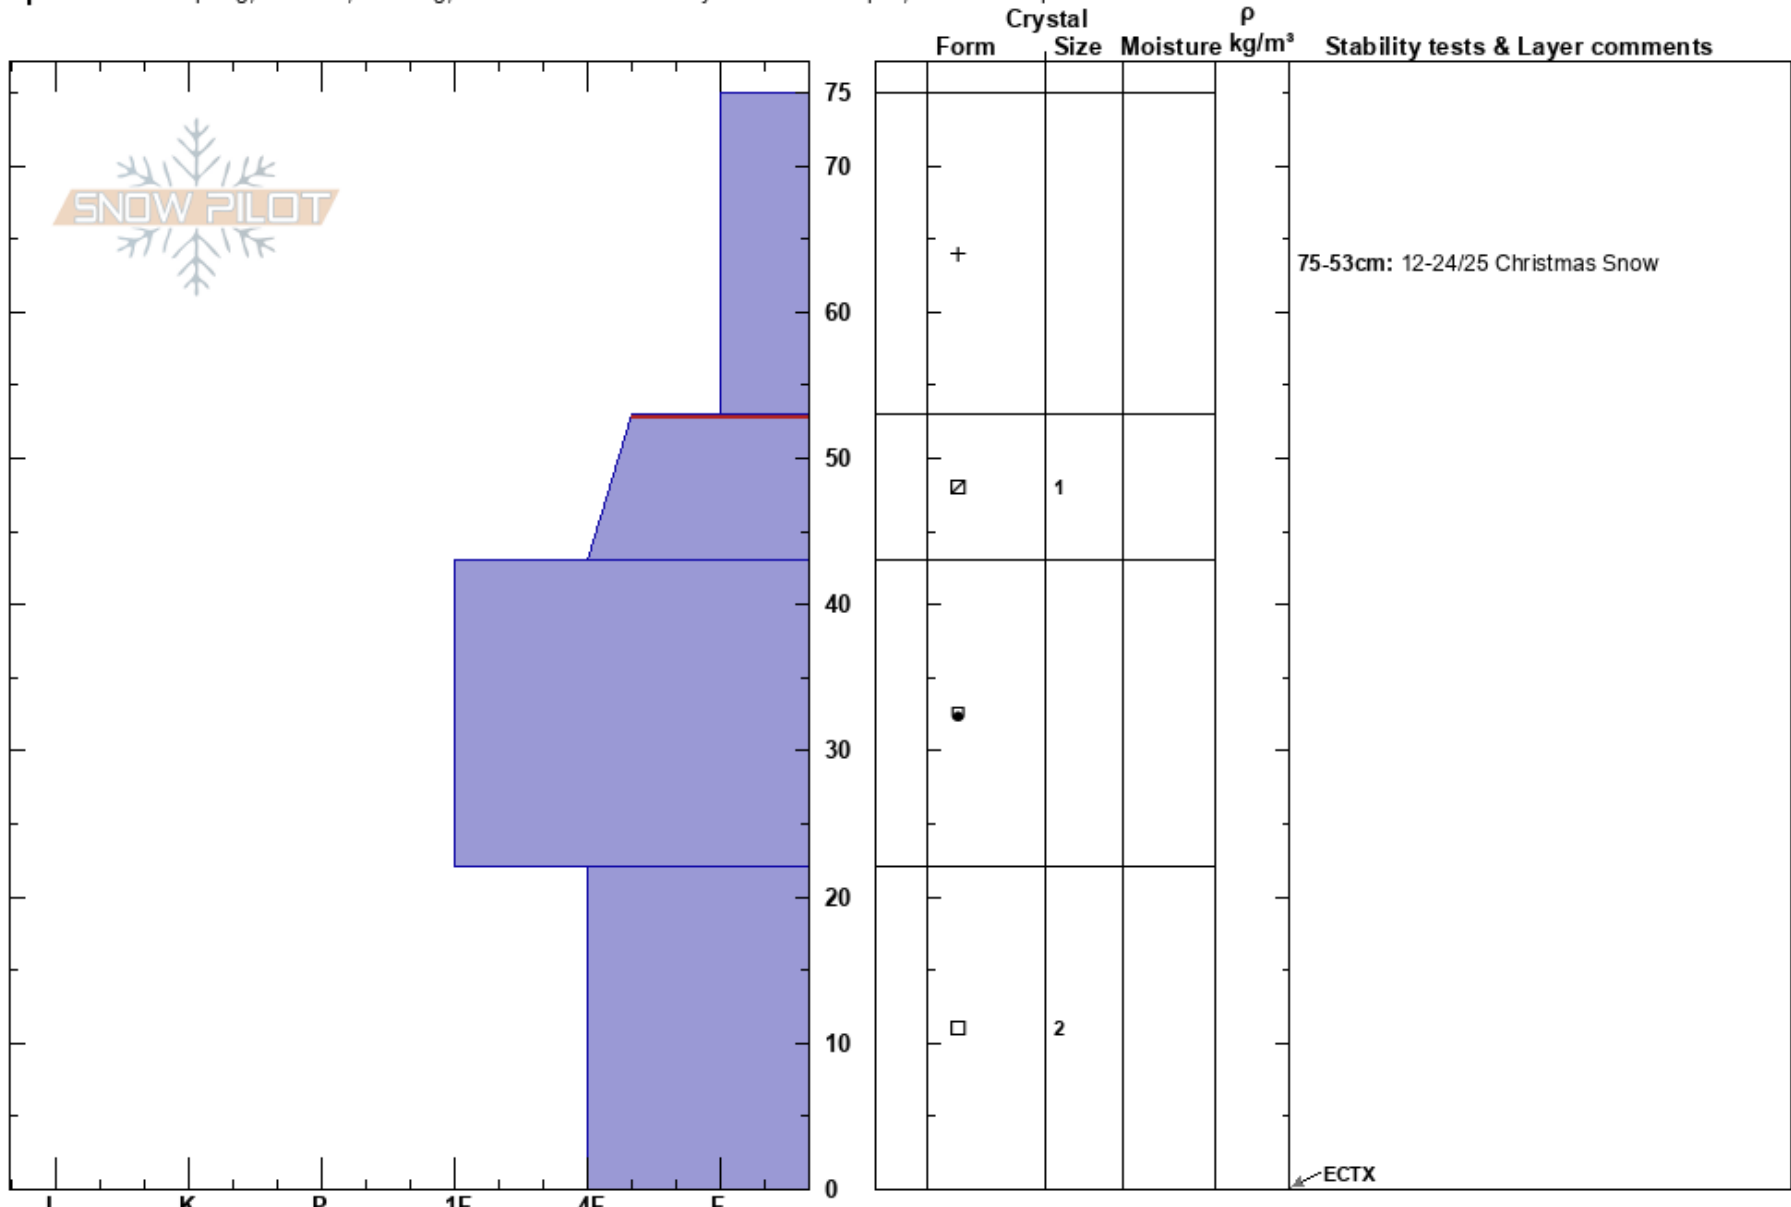

Black Bear Pass
 San Juan Range
 CO
 Elevation: 1157 ft
 Aspect: E

to by weed
 12/26/2023 - 2:00pm
 Co-ord: 37.89774N, -107.71973W
 Slope Angle: 13°
 Wind Loading: yes

Stability:
 Air Temperature: -8°C
 Sky Cover: SCT
 Precipitation: NO
 Wind: NW Moderate

HS:75
 PF:30
 PS:20
 Layer Notes:
 75-53cm: 12-24/25 Christmas Snow
 53-43cm: Problematic layer

Specifics: Collapsing, localized; Cracking; Recent avalanche activity on different slopes; We skied slope

Notes: Obvious signs of substantial recent drifting and whumpfs occurred nearby, but not right where we dug the pit.