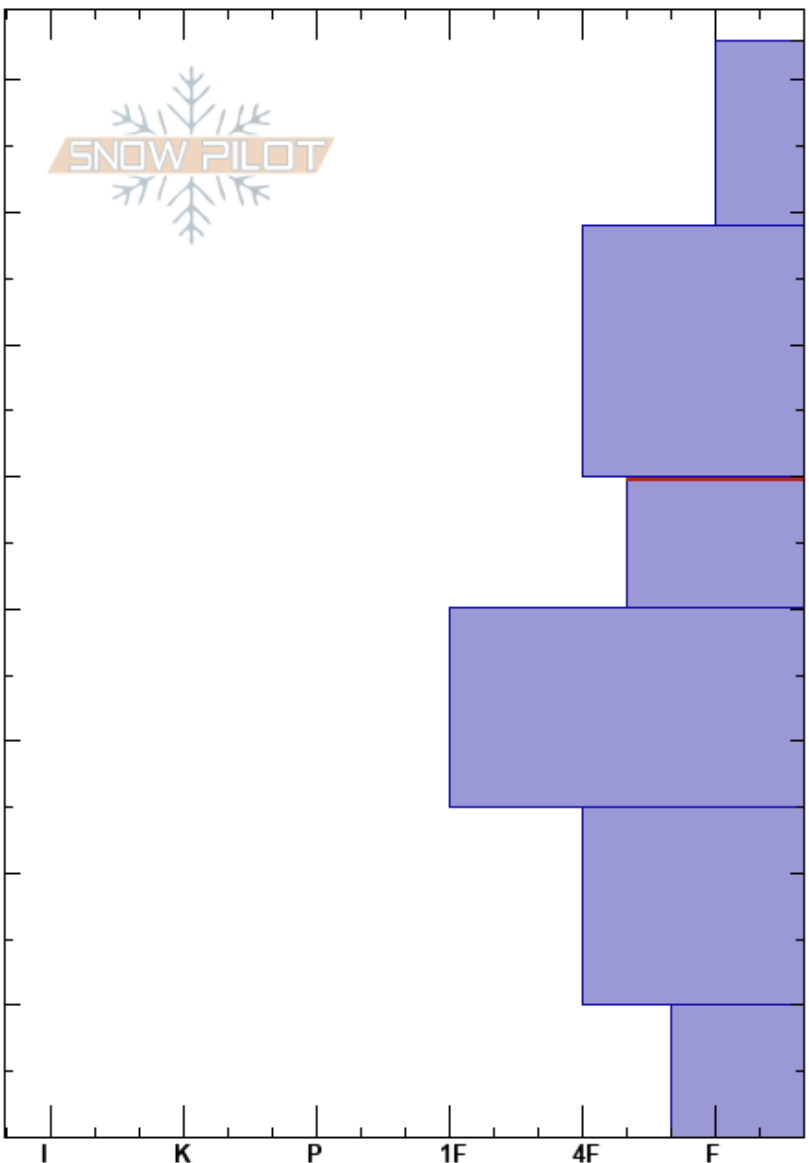

Marmot McRib
 Hatcher Pass
 AK
Elevation: 3340 ft
Aspect: SW
Specifics: Ski tracks on slope

Ryan Lewthwaite
 12/26/2023 - 12:00pm
Co-ord: 61.77359N, -149.25862W
Slope Angle: 27°
Wind Loading: previous

Stability: Good **HS:**83
Air Temperature: 14°F **PF:**12 **Layer Notes:**
 50-40cm: Problematic layer
Sky Cover: FEW **PS:** 7
Precipitation: NO
Wind: NW Light Breeze

Elevation (ft)	Crystal		ρ kg/m ³	Stability tests & Layer comments
	Form	Size		
83	/	0.5		
70-83	+		D	
55-70	•		D	
50	•	0.3-0.5		← CT7, BRK @50cm
25-50			D	
10-25			D	
0-10	•		D-M	← ECTX

Notes: