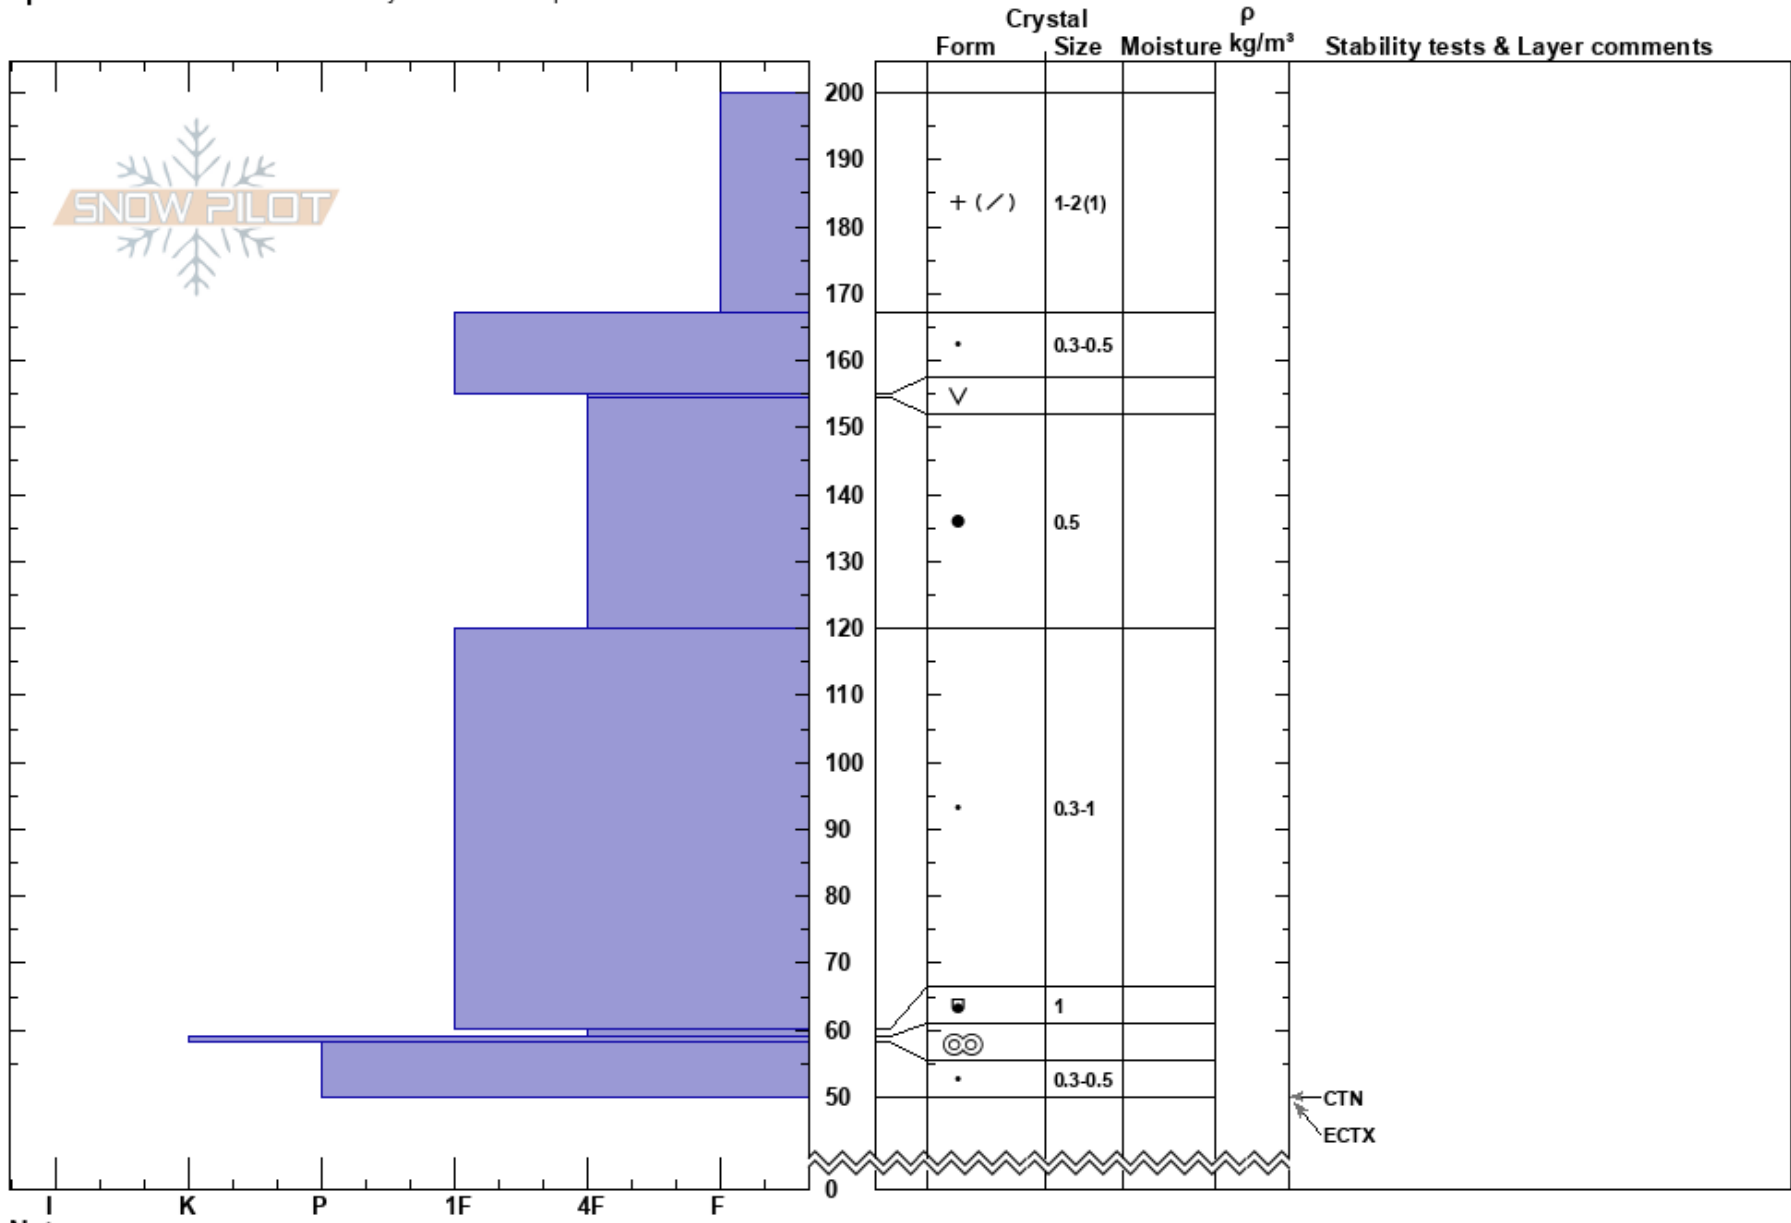

Manitoba  
 Chugach Range  
 AK  
 Elevation: 3270 ft  
 Aspect: W  
 Specifics: Recent avalanche activity on different slopes

Mik Dalpes  
 12/26/2023 - 1:30pm  
 Co-ord: 60.68640N, -149.42665W  
 Slope Angle: 25°  
 Wind Loading: yes

Stability: **HS:200**  
 Air Temperature: 18°F  
 Sky Cover: BKN  
 Precipitation: NO  
 Wind: E Light Breeze  
 Layer Notes: 60-59cm: Problematic layer

CTN  
 ECTX

Notes: