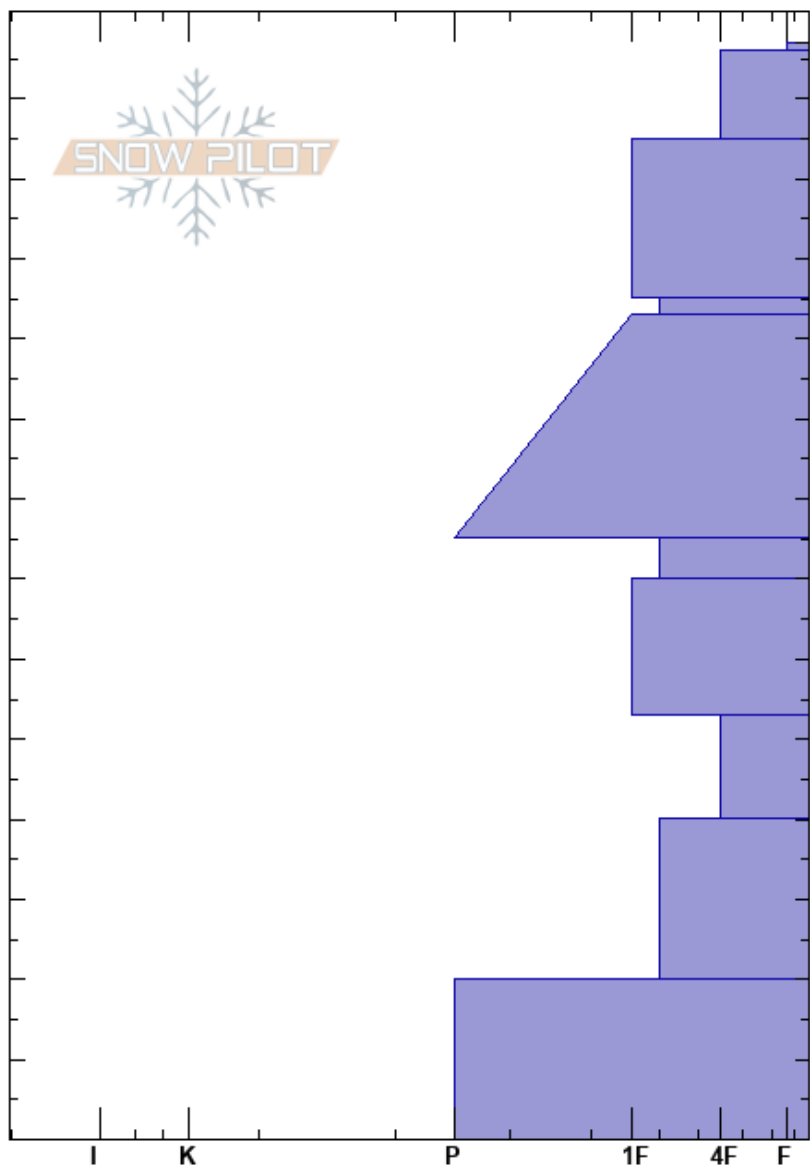

Fox Curve
 Park Range
 CO
 Elevation: 9200 ft
 Aspect: 0°
 Specifics:

Jason Konigsberg
 01/20/2018 - 12:00pm
 Co-ord: 40.38413N, -106.68880W
 Slope Angle: 34°
 Wind Loading:

Stability:
 Air Temperature:
 Sky Cover:
 Precipitation:
 Wind:

HS:137

Layer Notes:

Height (ft)	Crystal		Moisture	ρ kg/m ³	Stability tests & Layer comments
	Form	Size			
137	□				
130	/				
120					
110	•				
100	⊖				
70	⊖				← PST40/100 (End) @72cm
60	□				
50	□	1.5			
30	□ (^)				
10	^				