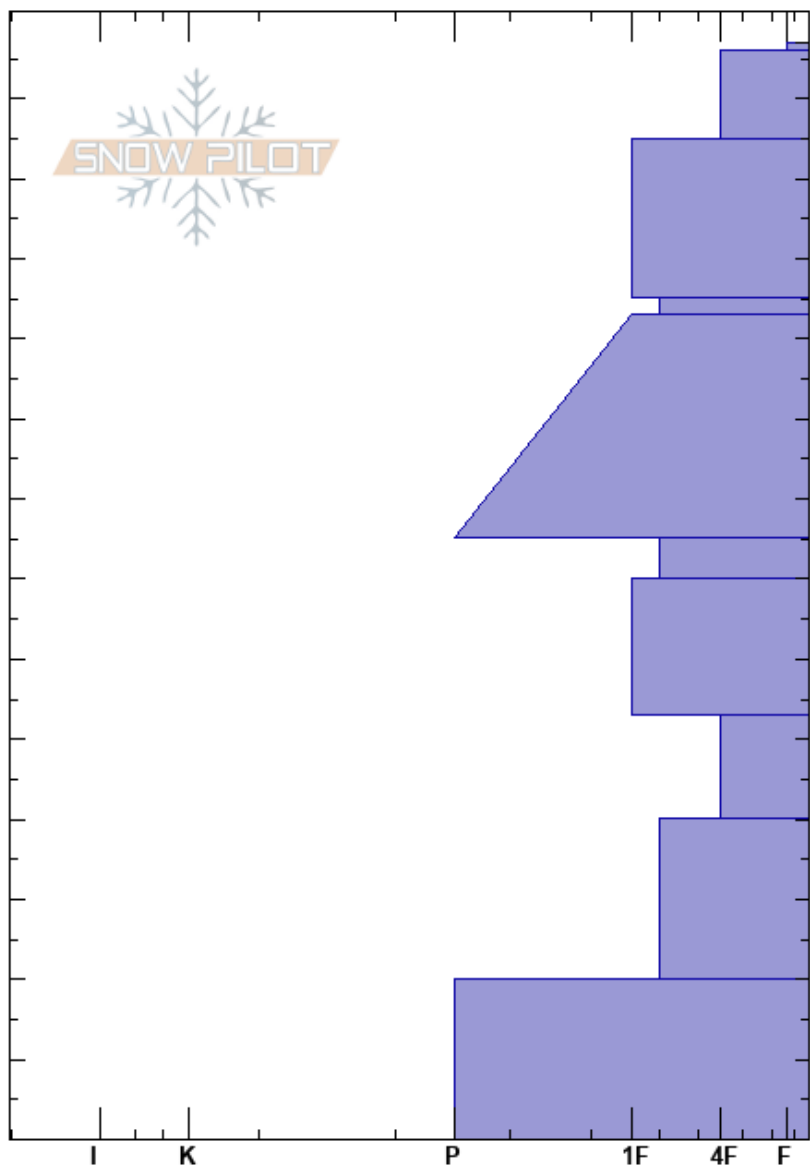

Fox Curve  
 Park Range  
 CO  
 Elevation: 9200 ft  
 Aspect: 0°  
 Specifics:

Jason Konigsberg  
 01/20/2018 - 12:00pm  
 Co-ord: 40.38413N, -106.68880W  
 Slope Angle: 34°  
 Wind Loading:

Stability:  
 Air Temperature:  
 Sky Cover:  
 Precipitation:  
 Wind:

HS:137

Layer Notes:

Height (ft)	Crystal		Moisture	$\rho$ kg/m <sup>3</sup>	Stability tests & Layer comments
	Form	Size			
137	□				
130	/				
120					
110	•				
100	⊖				
90					
80					
70	⊖				← PST40/100 (End) @72cm
60	□				
50	□	1.5			
40					
30	□ (^)				
20					
10	^				
0					