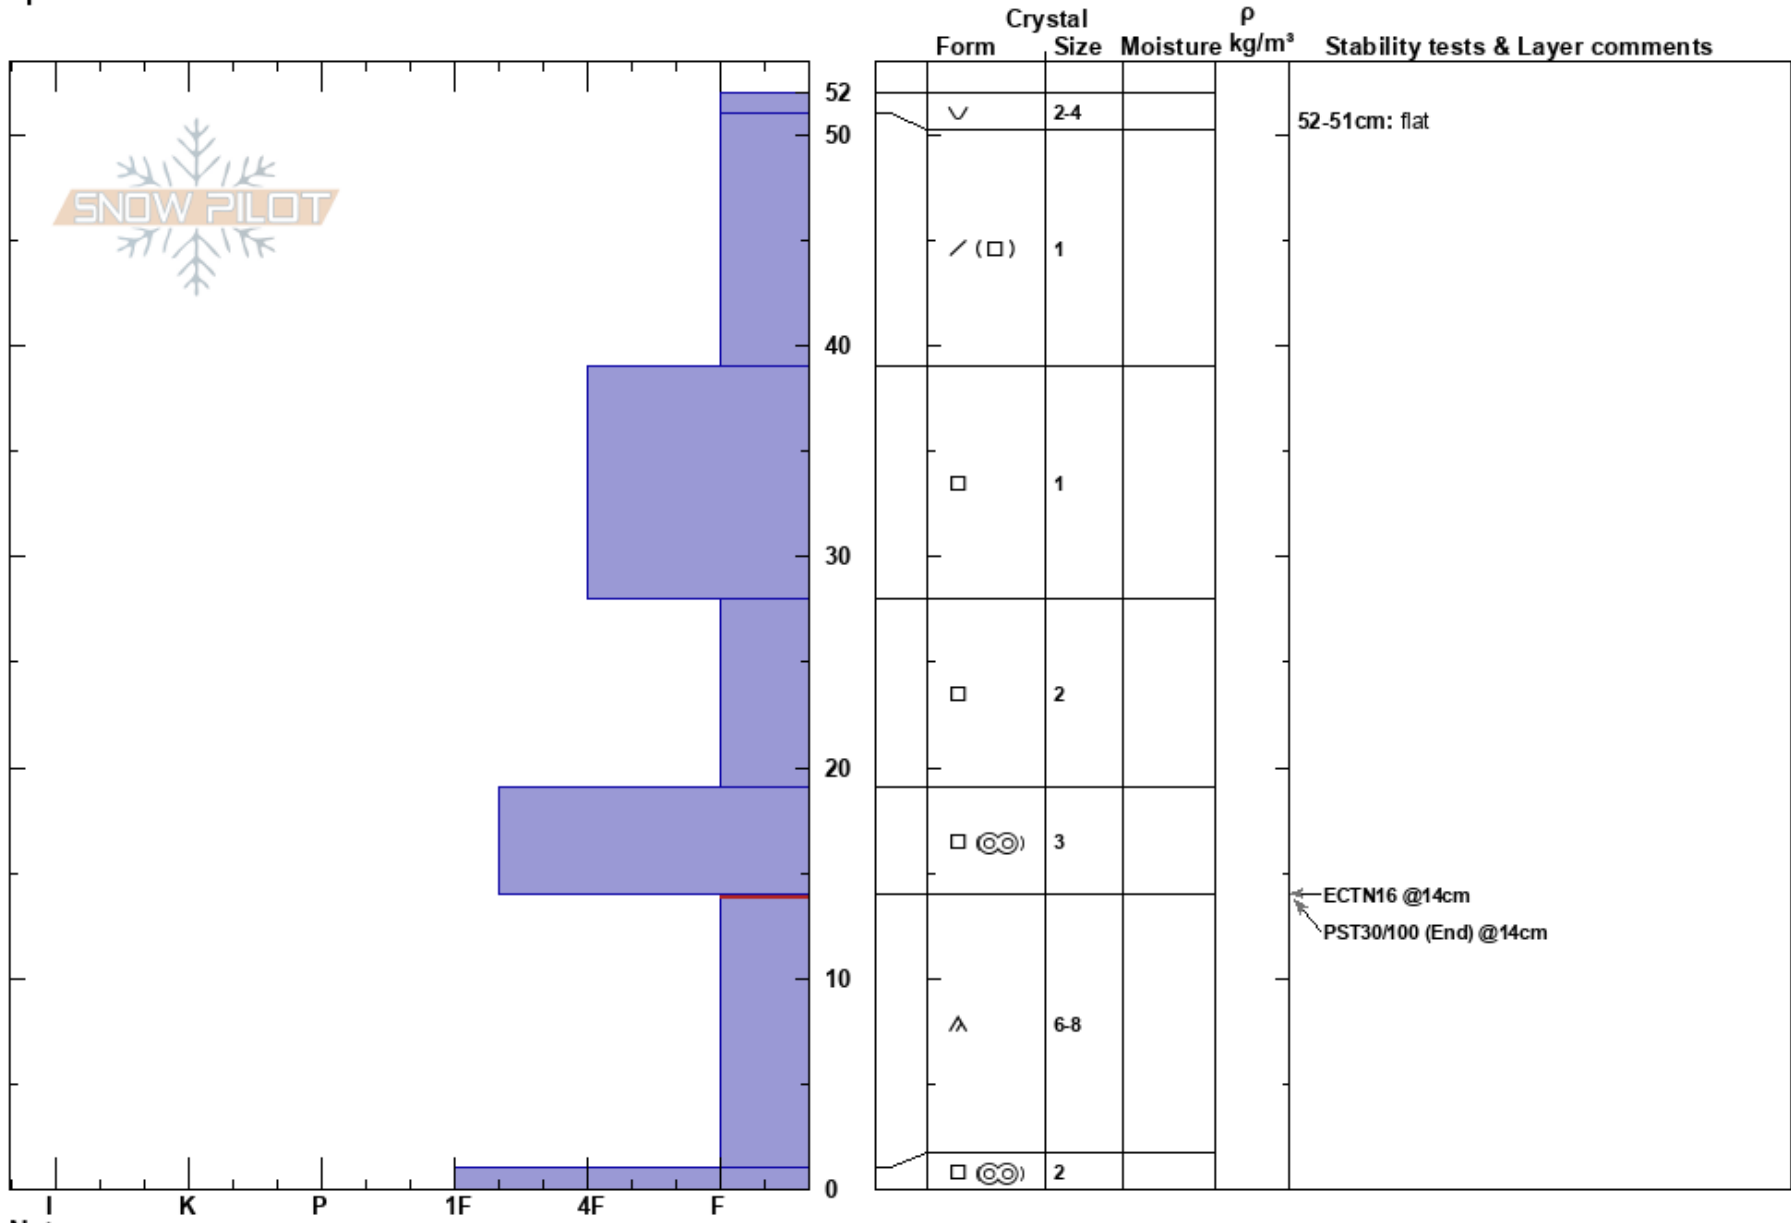

Sucker bowl
 Eastern Sierra Nevada
 CA
 Elevation: 9930 ft
 Aspect: NW
 Specifics:

Steve Mace
 12/26/2023 - 12:25am
 Co-ord:
 Slope Angle: 20°
 Wind Loading:

Stability:
 Air Temperature:
 Sky Cover: SCT
 Precipitation: NO
 Wind: SW Light Breeze
 HS:52
 PF:45
 PS:25
 52-51cm: flat
 14-1cm: Problematic layer