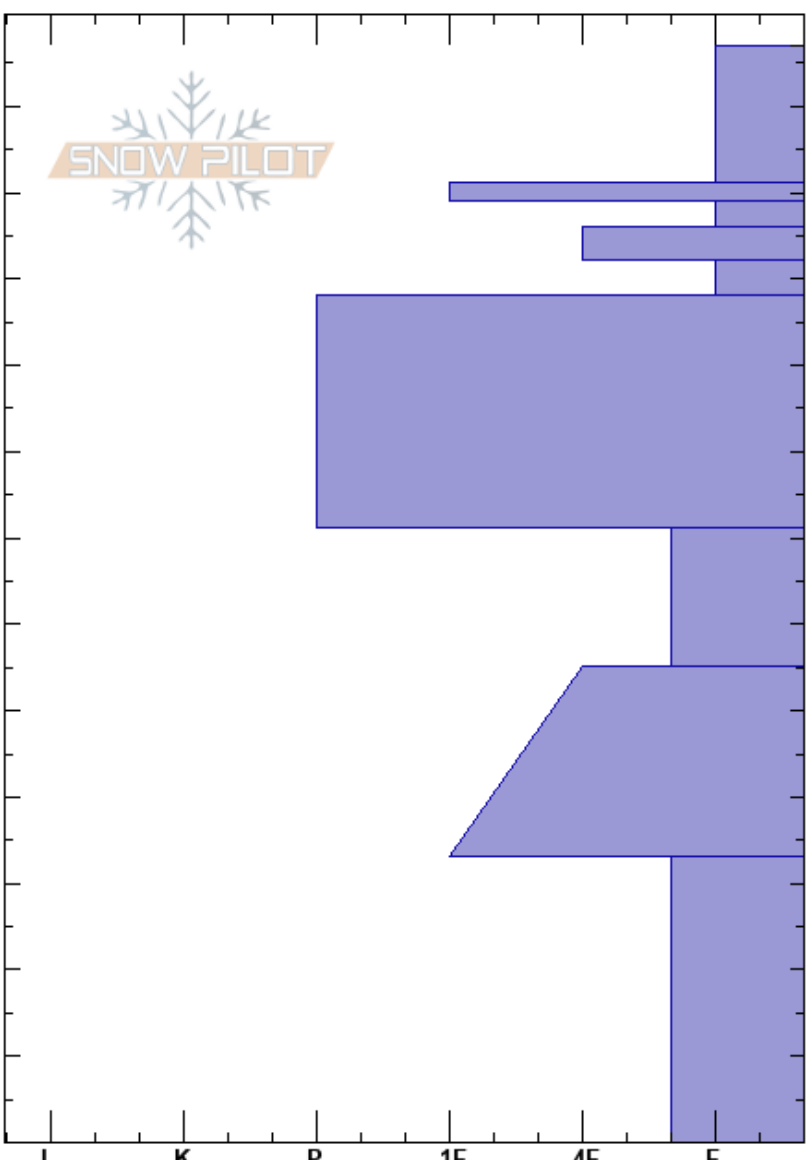

Sin Nombre
 Sangre de Cristo Range
 NM
 Elevation: 12400 ft
 Aspect: 22°
 Specifics:

Andy Bond
 01/20/2018 - 1:00pm
 Co-ord:
 Slope Angle: 34°
 Wind Loading: previous

Stability:
 Air Temperature: -3.2°C
 Sky Cover: FEW
 Precipitation: NO
 Wind: SW Light Breeze

HS:127
 PF:30
 71-55cm: Problematic layer
 55-33cm: deteriorating old wind slab

Height (cm)	Crystal		Moisture	ρ kg/m ³	Stability tests & Layer comments
	Form	Size			
127					
120	/	0.5			
110	☐	0.3-0.5			
105	☐	0.5			
100	☐	0.3			
95	☐	1			
90					
80	.	0.1			
70					
60	☐	1			←ECTP19 @56cm Sudden Planar
50					
40	☐	0.5-1			55-33cm: deteriorating old wind slab
30					
20	△	2-4			
10					
0					