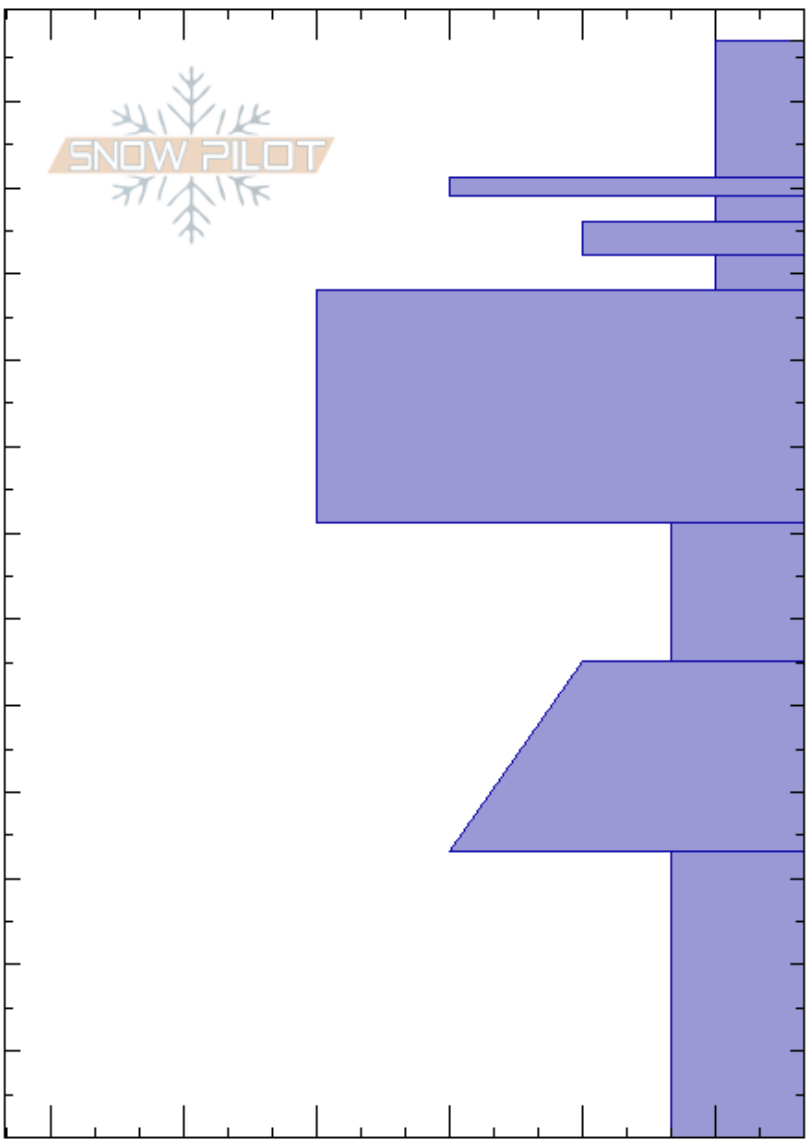

Sin Nombre
 Sangre de Cristo Range
 NM
 Elevation: 12400 ft
 Aspect: 22°
 Specifics:

Andy Bond
 01/20/2018 - 1:00pm
 Co-ord:
 Slope Angle: 34°
 Wind Loading: previous

Stability:
 Air Temperature: -3.2°C
 Sky Cover: FEW
 Precipitation: NO
 Wind: SW Light Breeze

HS:127
 PF:30
 71-55cm: Problematic layer
 55-33cm: deteriorating old wind slab

Crystal Form	Crystal Size	Moisture	ρ kg/m ³	Stability tests & Layer comments
/	0.5			
☐	0.3-0.5			
☐	0.5			
☐	0.3			
☐	1			
.	0.1			
☐	1			←ECTP19 @56cm Sudden Planar
☐	0.5-1			55-33cm: deteriorating old wind slab
△	2-4			