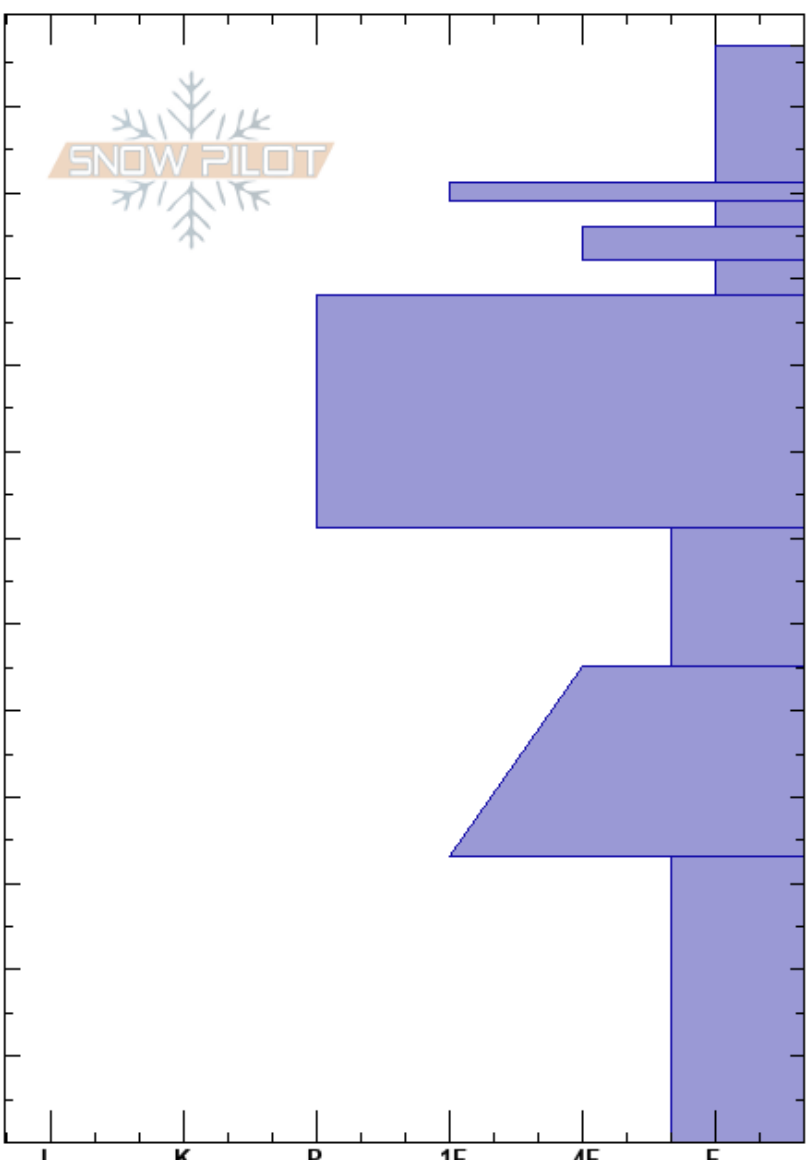

Sin Nombre
 Sangre de Cristo Range
 NM
 Elevation: 12400 ft
 Aspect: 22°
 Specifics:

Andy Bond
 01/20/2018 - 1:00pm
 Co-ord:
 Slope Angle: 34°
 Wind Loading: previous

Stability:
 Air Temperature: -3.2°C
 Sky Cover: FEW
 Precipitation: NO
 Wind: SW Light Breeze

HS:127
 PF:30
 71-55cm: Problematic layer
 55-33cm: deteriorating old wind slab

Height (cm)	Crystal Form	Crystal Size	Moisture	ρ kg/m ³	Stability tests & Layer comments
127					
120	/	0.5			
110	☐	0.3-0.5			
105	☐	0.5			
100	☐	0.3			
95	☐	1			
90					
80	.	0.1			
70					
60	☐	1			
50					
40	☐	0.5-1			55-33cm: deteriorating old wind slab
30					
20	A	2-4			
10					
0					

←ECTP19 @56cm Sudden Planar

55-33cm: deteriorating old wind slab

Notes: