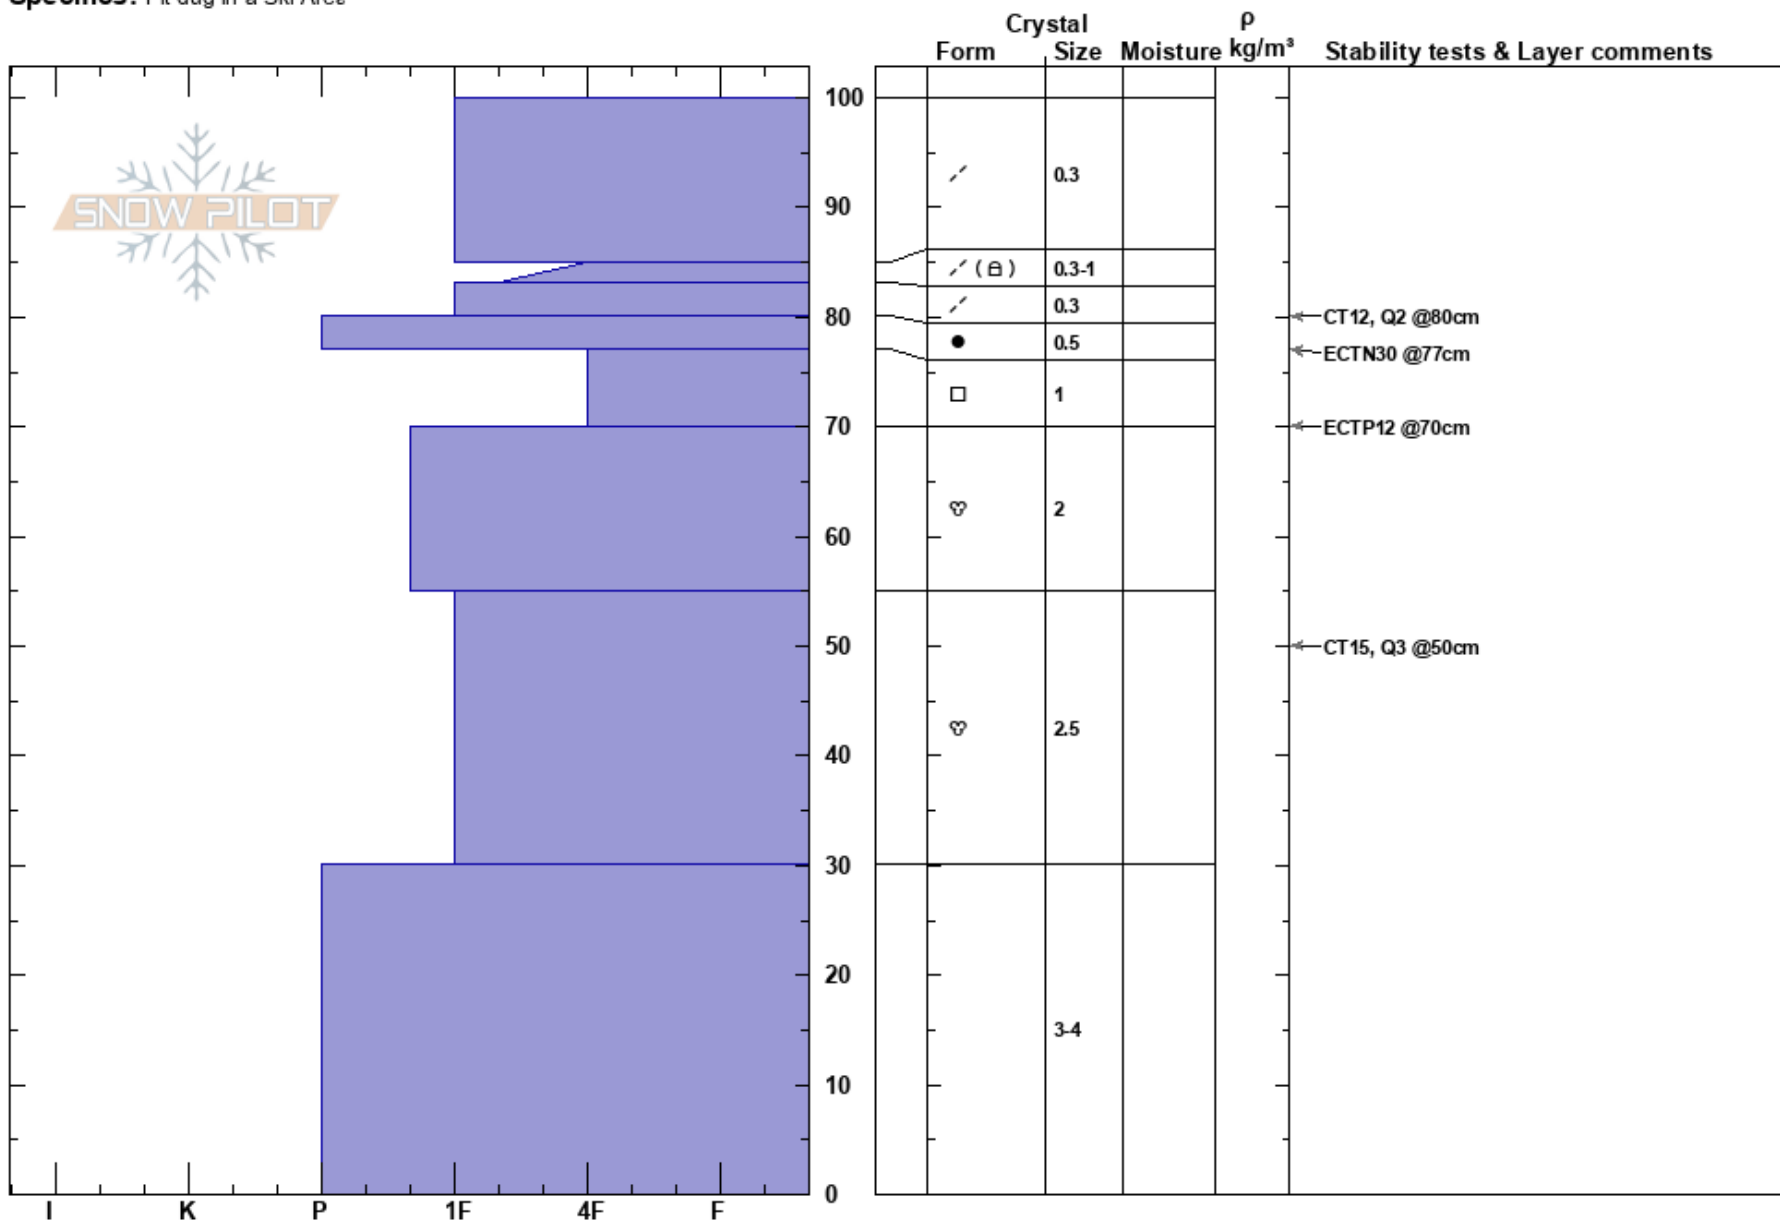

Hoot Right
 Vail/Summit County
 CO
Elevation: 12211 ft
Aspect: NE
Specifics: Pit dug in a Ski Area

Devin Toll
 01/20/2018 - 1:45am
Co-ord: 39.50086N, -106.40625W
Slope Angle: 31°
Wind Loading: yes

Stability:
Air Temperature: 30°F
Sky Cover: SCT
Precipitation: NO
Wind: SW Moderate

HS: 100
PF: 10
Layer Notes:

Notes: dug in an open and worked area.