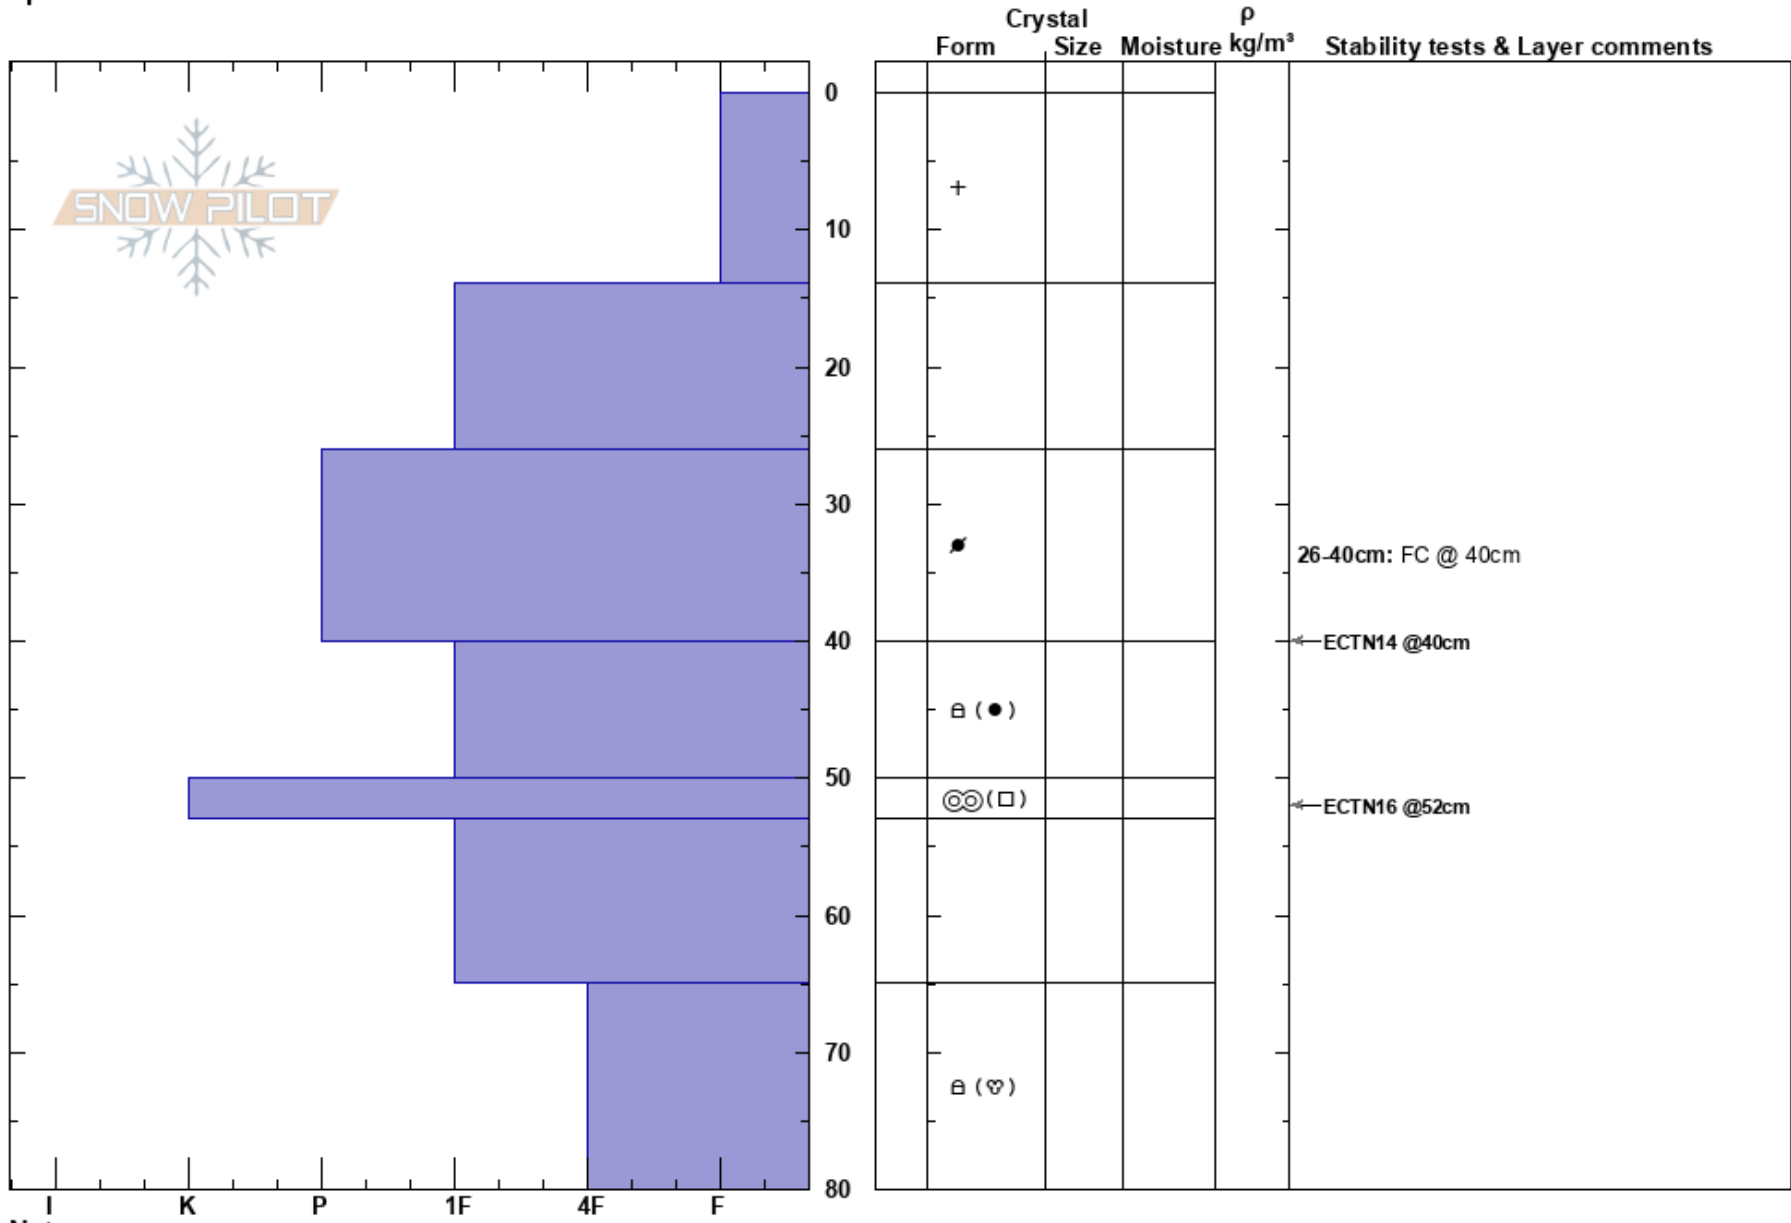

Sadeln
 Kittelfjället
 Sweden
Elevation: 1060 m
Aspect: SE
Specifics:

Tyler Curtis
 26/12/2023 - 11:50
Co-ord: 65.26985N, 15.49177E
Slope Angle: 29°
Wind Loading:

Stability:
Air Temperature: -11.7°C **PF:** 10 **HS:** 80 **Layer Notes:** 26-40cm: FC @ 40cm
Sky Cover: BKN
Precipitation: NO
Wind: SE Light Breeze