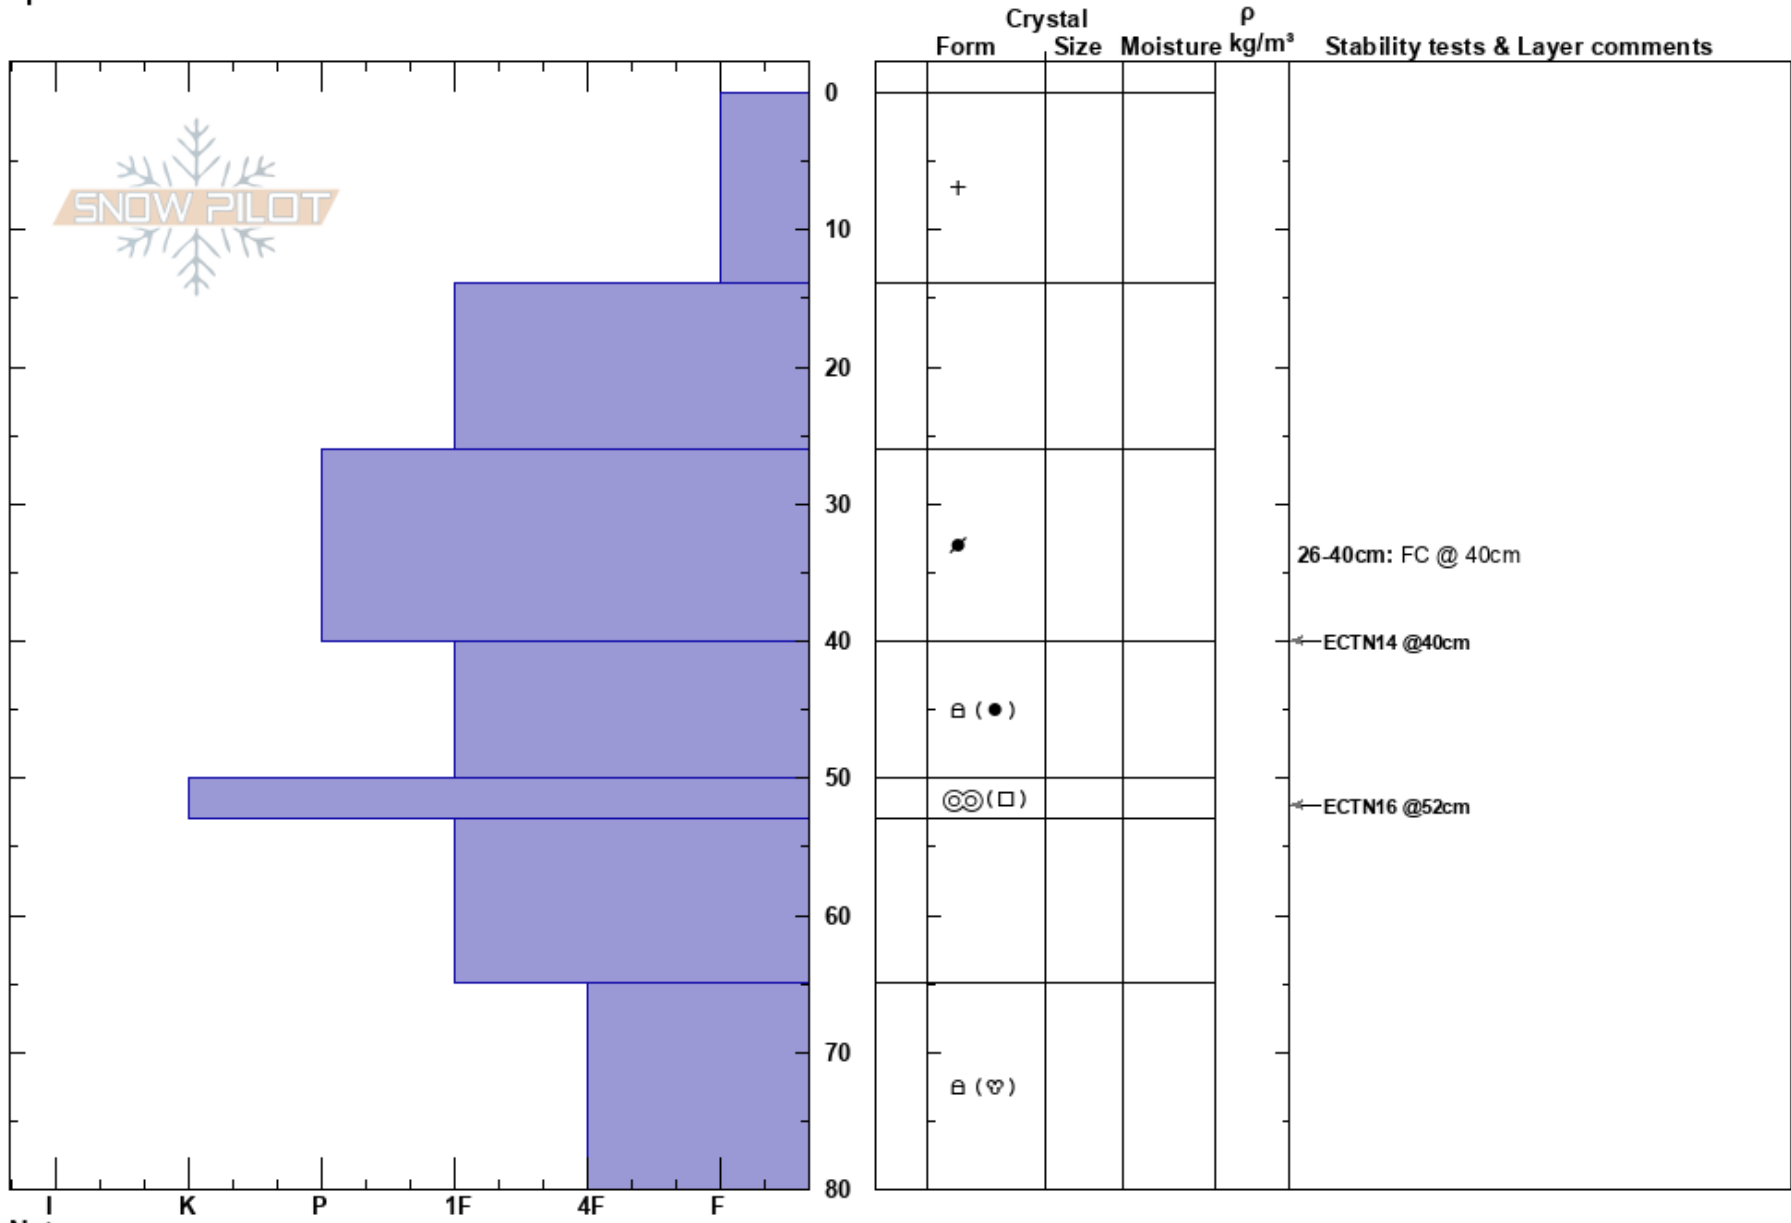

Sadeln
 Kittelfjället
 Sweden
 Elevation: 1060 m
 Aspect: SE
 Specifics:

Tyler Curtis
 26/12/2023 - 11:50
 Co-ord: 65.26985N, 15.49177E
 Slope Angle: 29°
 Wind Loading:

Stability:
 Air Temperature: -11.7°C PF:10 HS:80
 Sky Cover: BKN
 Precipitation: NO
 Wind: SE Light Breeze
 Layer Notes: 26-40cm: FC @ 40cm