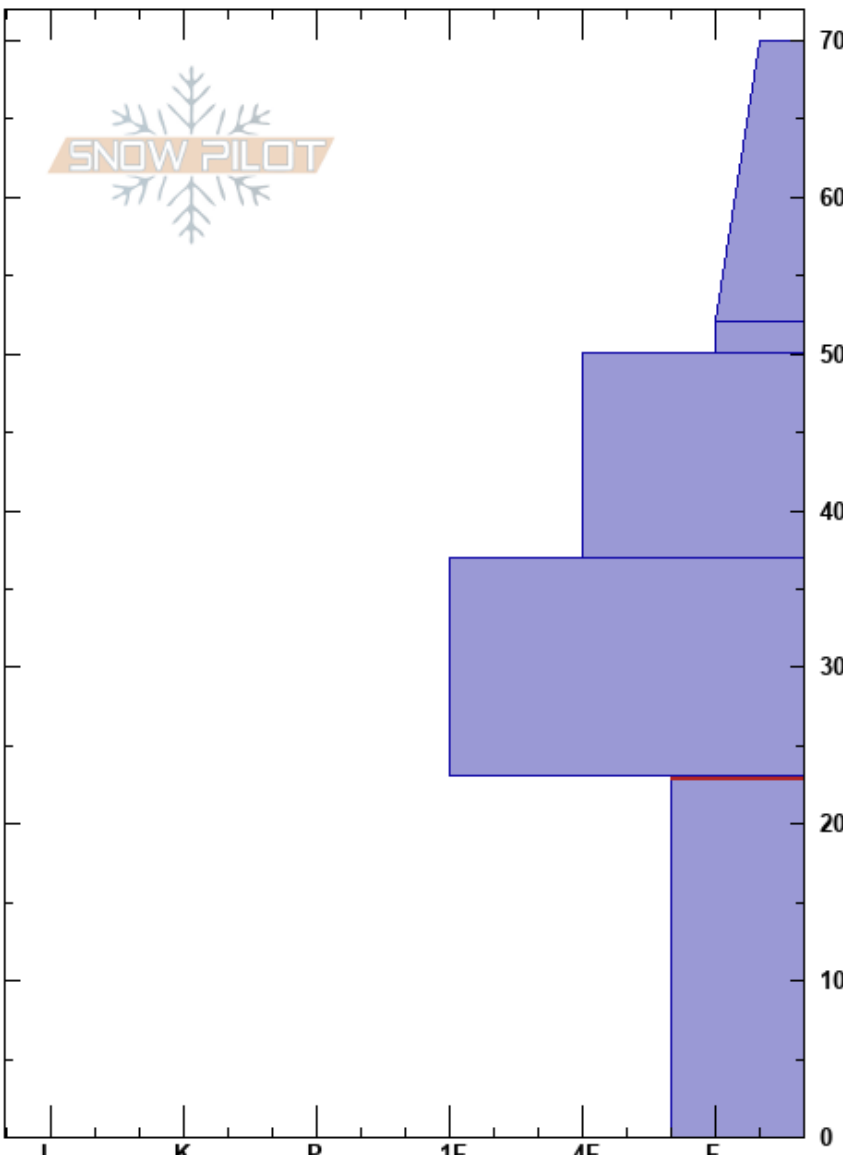

Marge
 Lionhead Range
 MT
 Elevation: 9020 ft
 Aspect: 65°
 Specifics:

Doug Chabot-Admin
 12/24/2023 - 10:00am
 Co-ord: 44.71481N, -111.31743W
 Slope Angle: 27°
 Wind Loading:

Stability: Fair
 Air Temperature: -11°C
 Sky Cover: CLR
 Precipitation: NO
 Wind:

HS:70
 23-0cm: Problematic layer

Crystal Form	Crystal Size	Moisture	ρ kg/m ³	Stability tests & Layer comments
			100	
/r				
v	10			
□	1			
□	0.5-1			
^	4-6			← ECTP14 @23cm ← ECTN18 @23cm

Notes: In spots with a windload, the SH was breaking and a concern.