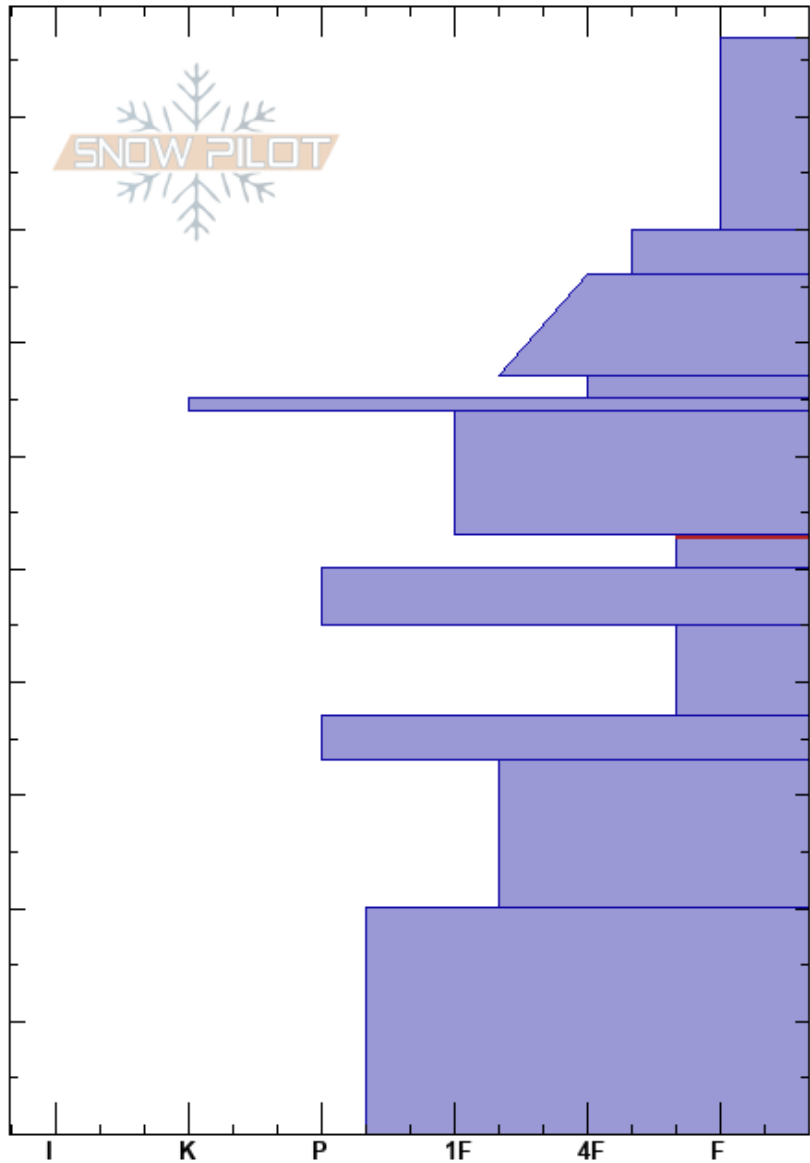

Sawtellr Rd Switchback
 Centennial Range
 MT
 Elevation: 9100 ft
 Aspect: 220°
 Specifics:

Doug Chabot-Admin
 12/23/2023 - 12:20pm
 Co-ord: 44.55951N, -111.44660W
 Slope Angle: 15°
 Wind Loading: no

Stability: Fair
 Air Temperature:
 Sky Cover: OVC
 Precipitation: S-1
 Wind: NW Moderate

HS:97
 Layer Notes:
 53-50cm: Problematic layer

Depth (cm)	Crystal		Moisture	ρ kg/m ³	Stability tests & Layer comments
	Form	Size			
97				130	
90	+r		D		
80	/ (□)	1			
70	•	1			
70	•	1			
65	⊙⊙				
60	•	0.5			
50	□	2-3			← ECTP19 @53cm
50	⊙⊙				
40	□	2-3			
40	⊙⊙				
30	□	2-4			
20					
10	B	2			
0					