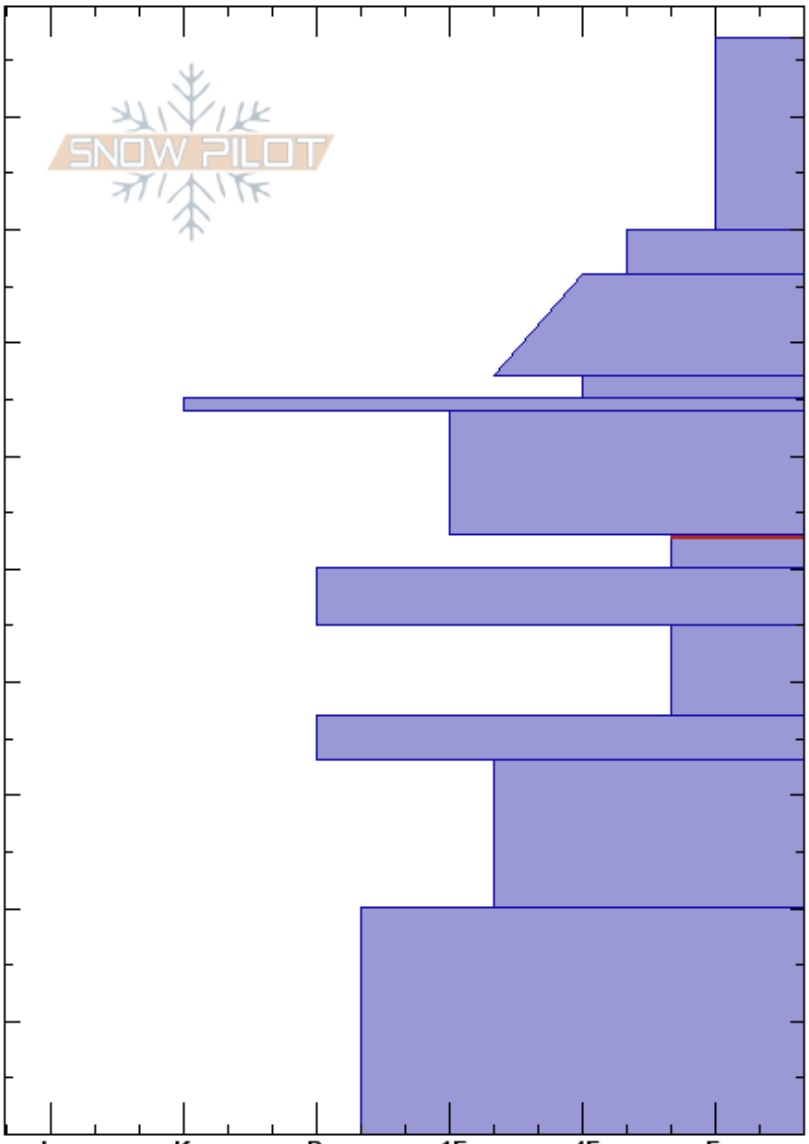

Sawtellr Rd Switchback  
 Centennial Range  
 MT  
 Elevation: 9100 ft  
 Aspect: 220°  
 Specifics:

Doug Chabot-Admin  
 12/23/2023 - 12:20pm  
 Co-ord: 44.55951N, -111.44660W  
 Slope Angle: 15°  
 Wind Loading: no

Stability: Fair  
 Air Temperature:  
 Sky Cover: OVC  
 Precipitation: S-1  
 Wind: NW Moderate

HS:97  
 Layer Notes:  
 53-50cm: Problematic layer

Height (cm)	Crystal		Moisture	$\rho$ kg/m <sup>3</sup>	Stability tests & Layer comments
	Form	Size			
97				130	
90	+r		D		
80	/ (□)	1			
70	•	1			
70	•	1			
65	⊙⊙				
60	•	0.5			
50	□	2-3			← ECTP19 @53cm
50	⊙⊙				
40	□	2-3			
40	⊙⊙				
30	□	2-4			
20					
10	⊖	2			
0					