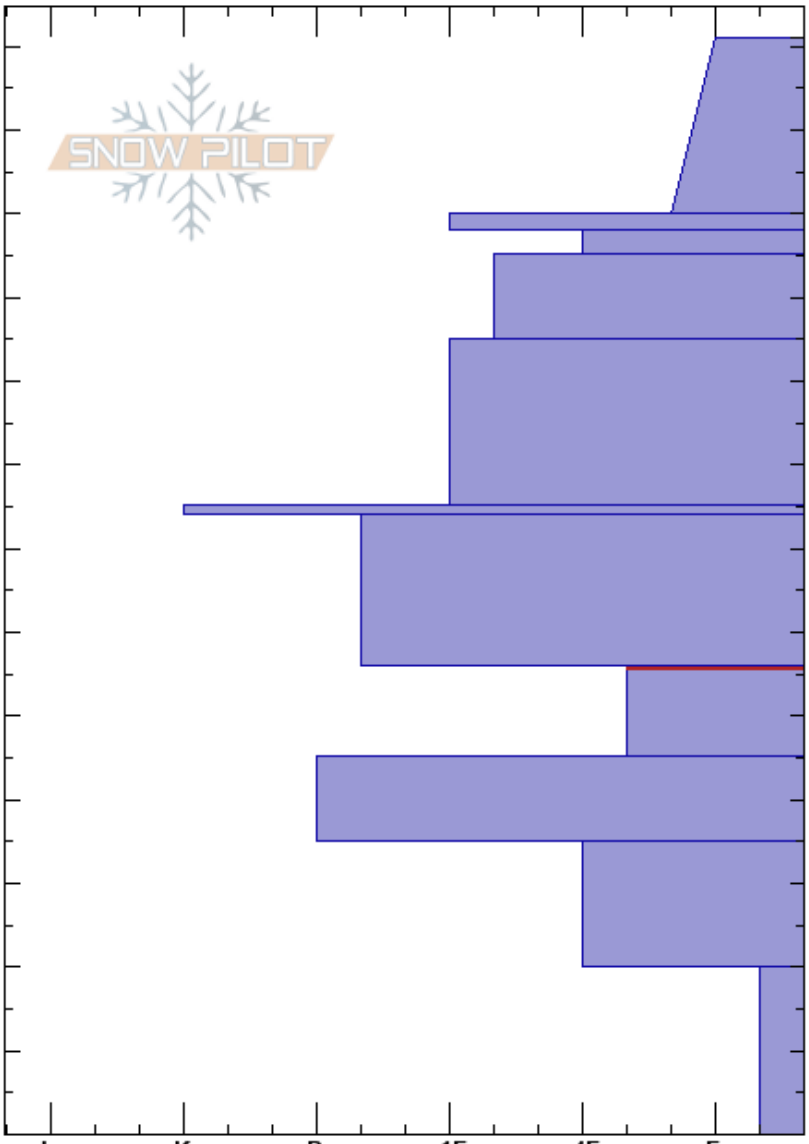

Sawtelle Rd Comice
 Centennial Range
 MT
 Elevation: 9100 ft
 Aspect: 70°
 Specifics:

Doug Chabot-Admin
 12/23/2023 - 11:50am
 Co-ord: 44.55866N, -111.44647W
 Slope Angle: 28°
 Wind Loading: yes

Stability: Fair
 Air Temperature: -10°C
 Sky Cover: OVC
 Precipitation: S1
 Wind: NW Moderate

HS:131
 56-45cm: Problematic layer

Height (cm)	Crystal		Moisture	ρ kg/m ³	Stability tests & Layer comments
	Form	Size			
131				100	
120	+ (/)		D		
110	•	1			← ECTN16 @108cm
100	□	1-2	D		
80					
70	⊙				
60					← 2x ECTP24 @56cm
50	□ (^)	3-4			
40	□	2-4			
30	□	2-4			
20					
10	□ (^)	2-4	D		
0					