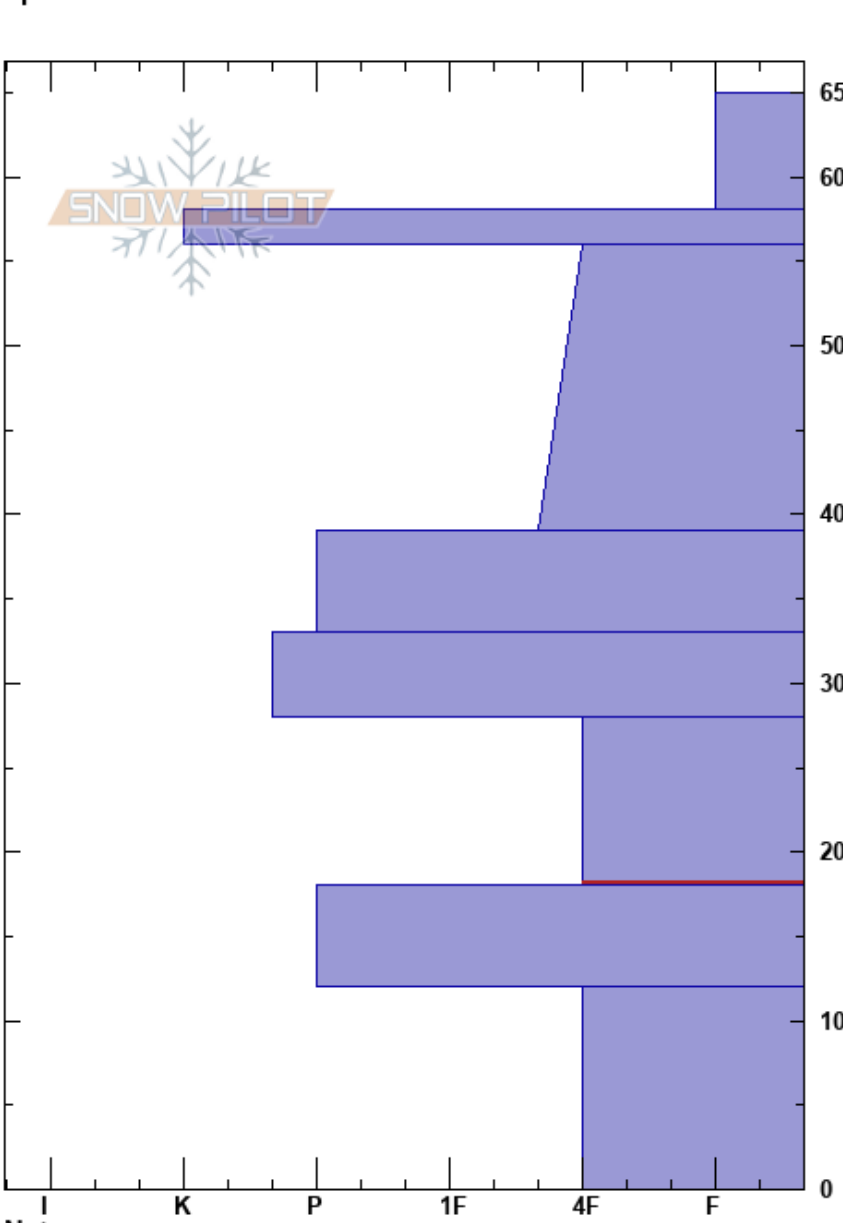

Lolo Pass
 Bitterroot
 MT
 Elevation: 6268 ft
 Aspect: W
 Specifics:

Katie Matthews
 12/24/2023 - 12:14pm
 Co-ord: 46.63443N, -114.60971W
 Slope Angle: 15°
 Wind Loading: no

Stability: **HS:65**
 Air Temperature: 19.4°F **PF:19**
 Sky Cover: CLR **PS:5**
 Precipitation: NO
 Wind: Calm
 28-18cm: Problematic layer

Crystal Form	Crystal Size	Moisture	ρ kg/m ³	Stability tests & Layer comments
*	1.5			
+ (/)	1-1.5			
⊙⊙				
□	0.5-1			←ECTN19 @47cm BRK
□	0.5			
⊙⊙				
□	0.5-1			←ECTN23 @20cm PC
⊙⊙				
□ (○)	1.5-2.5			