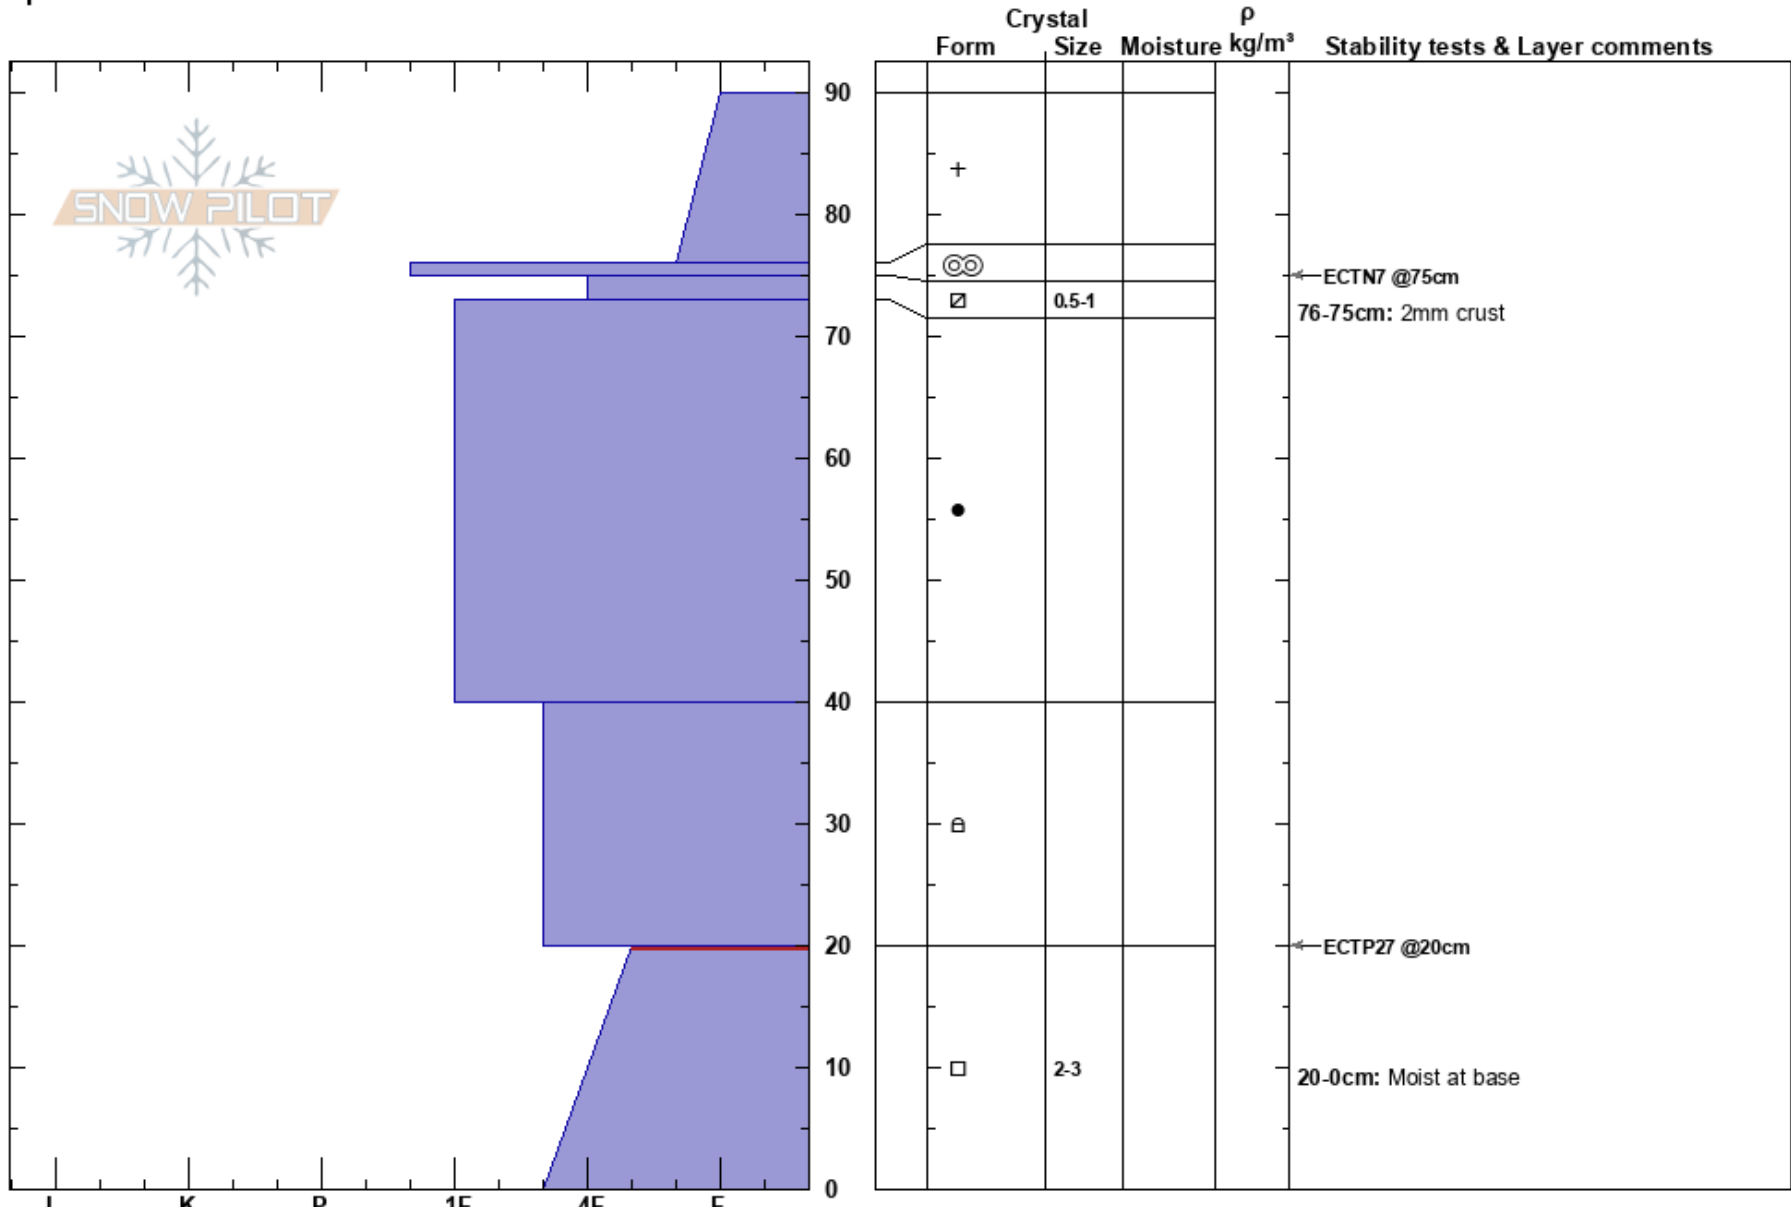

Prater Mountain  
 Salt River Range  
 WY  
**Elevation:** 9500 ft  
**Aspect:** 280°  
**Specifics:**

Noah McCorkel  
 12/24/2023 - 1:00pm  
**Co-ord:** 43.00615N, -110.91790W  
**Slope Angle:** 25°  
**Wind Loading:**

**Stability:**  
**Air Temperature:** 15°F  
**Sky Cover:** FEW  
**Precipitation:** NO  
**Wind:** N Calm

**HS:**90  
**PF:**20  
**PS:** 10

**Layer Notes:**  
 76-75cm: 2mm crust  
 20-0cm: Moist at base  
 20-0cm: Problematic layer

**Notes:** Snow depth at this pit was on the shallower end of observed depths. Depths at this elevation ranged from ~1-1.5m.