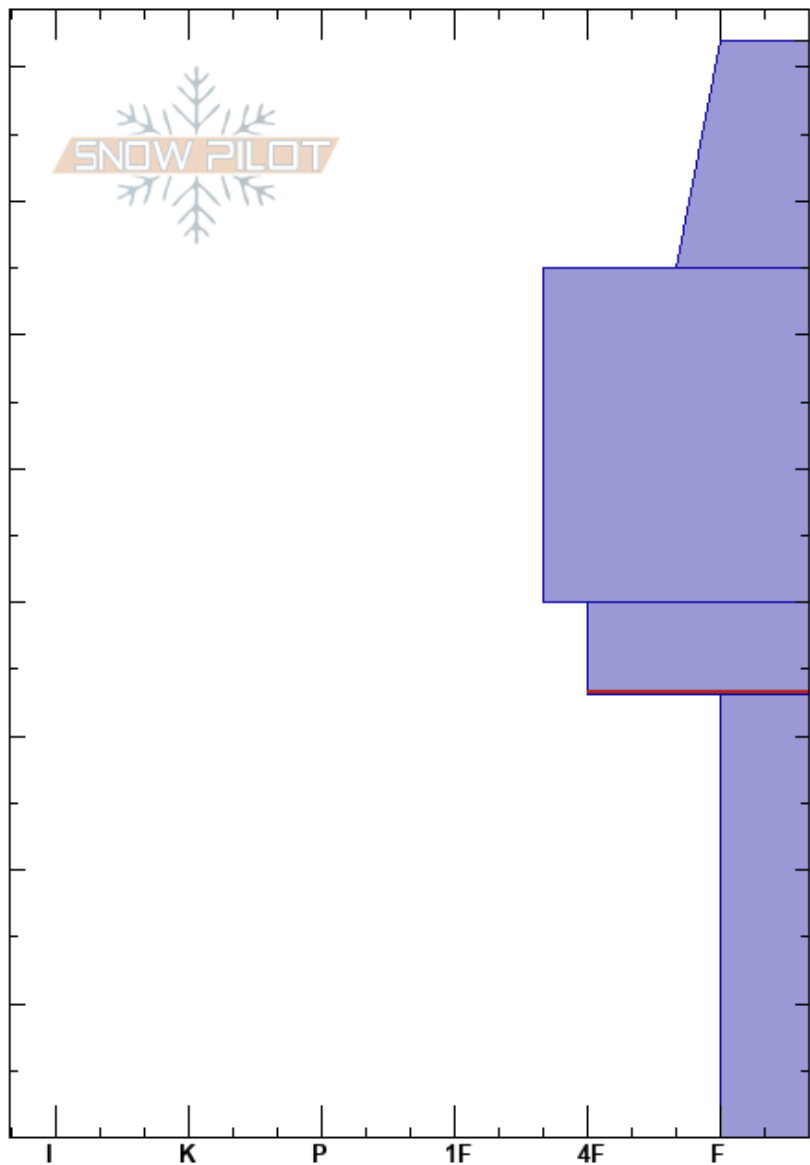

McFarlane's N Gut
 Richmond Ridge
 CO
 Elevation: 11000 ft
 Aspect:
 Specifics:

Scott Eden
 12/23/2023 - 11:00am
 Co-ord:
 Slope Angle:
 Wind Loading:

Stability:
 Air Temperature:
 Sky Cover:
 Precipitation:
 Wind:

HS:82
 40-33cm:Problematic layer

Crystal Form	Crystal Size	Moisture	ρ kg/m ³	Stability tests & Layer comments
□				
•				
				← PST35/100 (End) @33cm 49cm down
^	-3			
				← ECTX irregular BRK

Notes: