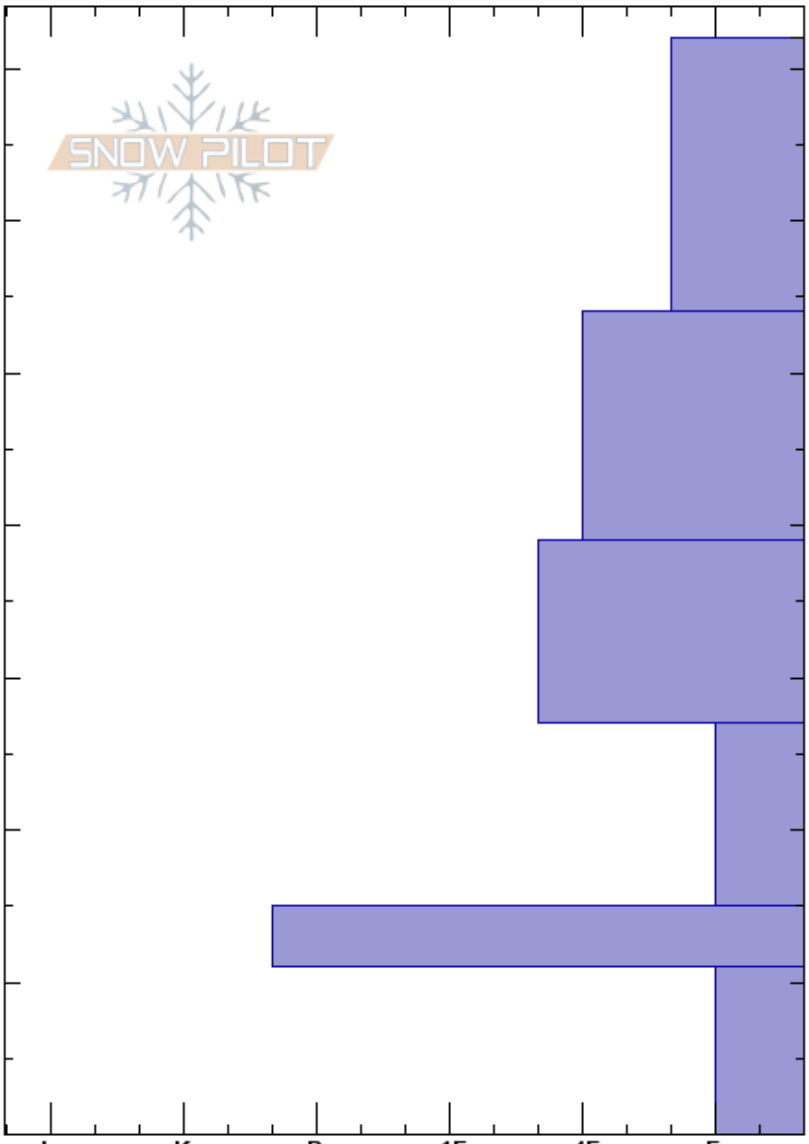

Upper Ramp  
 Bridger Range  
 MT  
 Elevation: 8500 ft  
 Aspect: 45°  
 Specifics:

Zach Peterson  
 12/24/2023 - 11:45am  
 Co-ord: 45.82760N, -110.93225W  
 Slope Angle: 25°  
 Wind Loading: no

Stability: Fair  
 Air Temperature:  
 Sky Cover: CLR  
 Precipitation: NO  
 Wind: SW Moderate

HS:72  
 Layer Notes:  
 27-15cm: Problematic layer

Crystal Form	Crystal Size	Moisture	$\rho$ kg/m <sup>3</sup>	Stability tests & Layer comments
+				
⊠	1			
/				
⊠	2-4			← ECTP20 @27cm
⊙⊙(⊠)	(4)			
^	4-6			