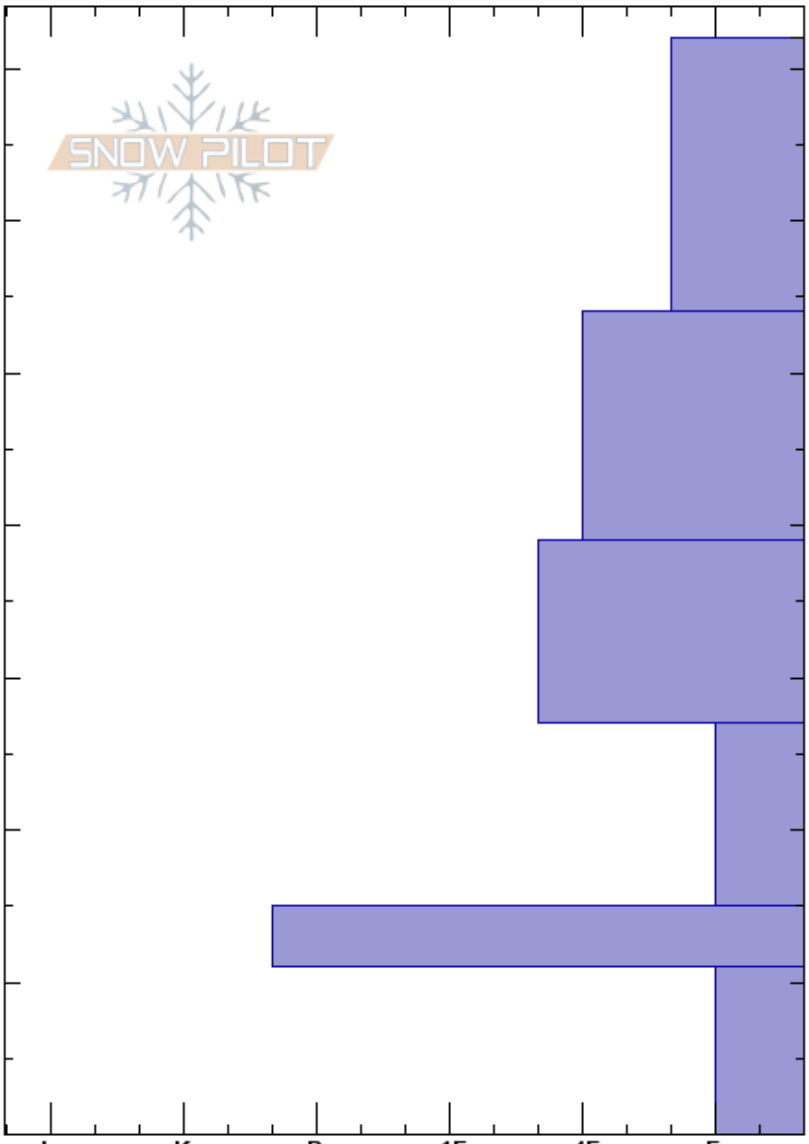

Upper Ramp
 Bridger Range
 MT
 Elevation: 8500 ft
 Aspect: 45°
 Specifics:

Zach Peterson
 12/24/2023 - 11:45am
 Co-ord: 45.82760N, -110.93225W
 Slope Angle: 25°
 Wind Loading: no

Stability: Fair
 Air Temperature:
 Sky Cover: CLR
 Precipitation: NO
 Wind: SW Moderate

HS:72
 Layer Notes:
 27-15cm: Problematic layer

Crystal Form	Crystal Size	Moisture	ρ kg/m ³	Stability tests & Layer comments
+				
⊠	1			
/				
⊠	2-4			← ECTP20 @27cm
⊙⊙(⊠)	(4)			
^	4-6			

Notes: