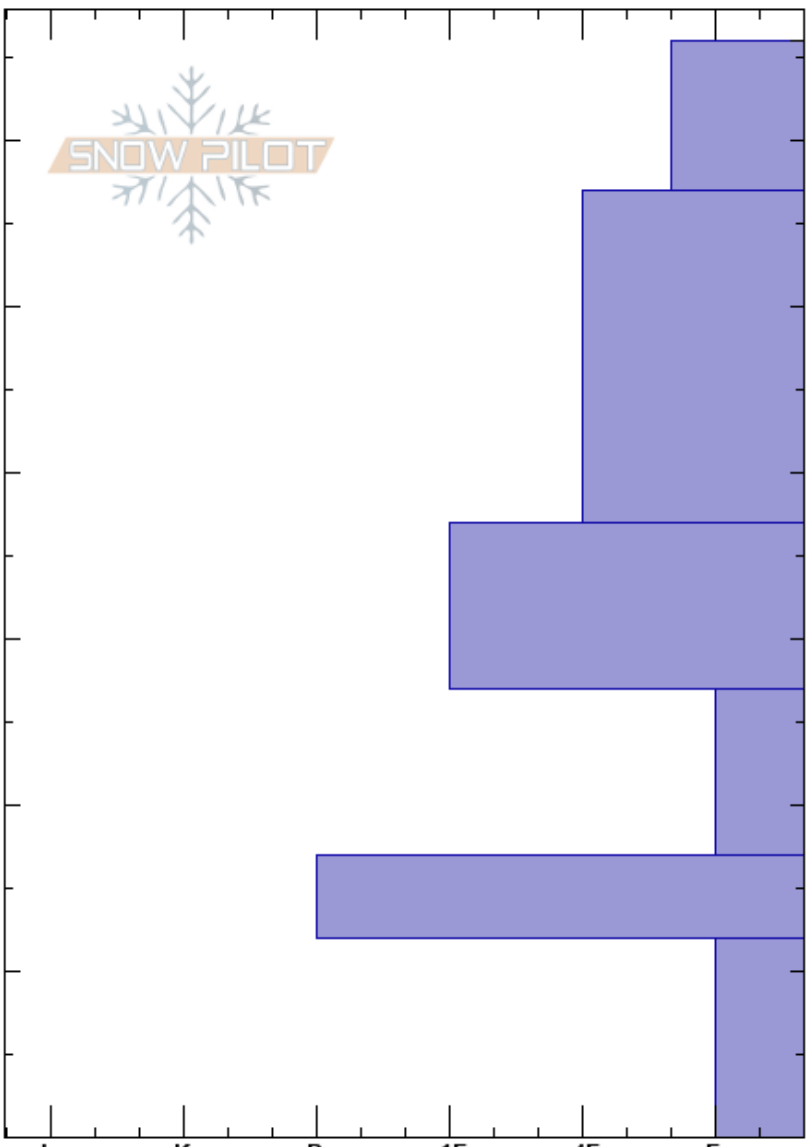

Refrigerator Chutes
 Bridger Range
 MT
Elevation: 8000 ft
Aspect: 37°
Specifics:

Zach Peterson
 12/24/2023 - 10:30am
Co-ord: 45.82945N, -110.93067W
Slope Angle: 30°
Wind Loading: no

Stability: Fair
Air Temperature:
Sky Cover: CLR
Precipitation: NO
Wind: SW Light Breeze

HS:66
Layer Notes:
 27-17cm: Problematic layer

Crystal Form	Crystal Size	Moisture	ρ kg/m ³	Stability tests & Layer comments
+				
/				
☐	1			
☐	2-3			← ECTN22 @27cm ← ECTN16 @27cm
⊙(☐)	(3)			
^	4-6			