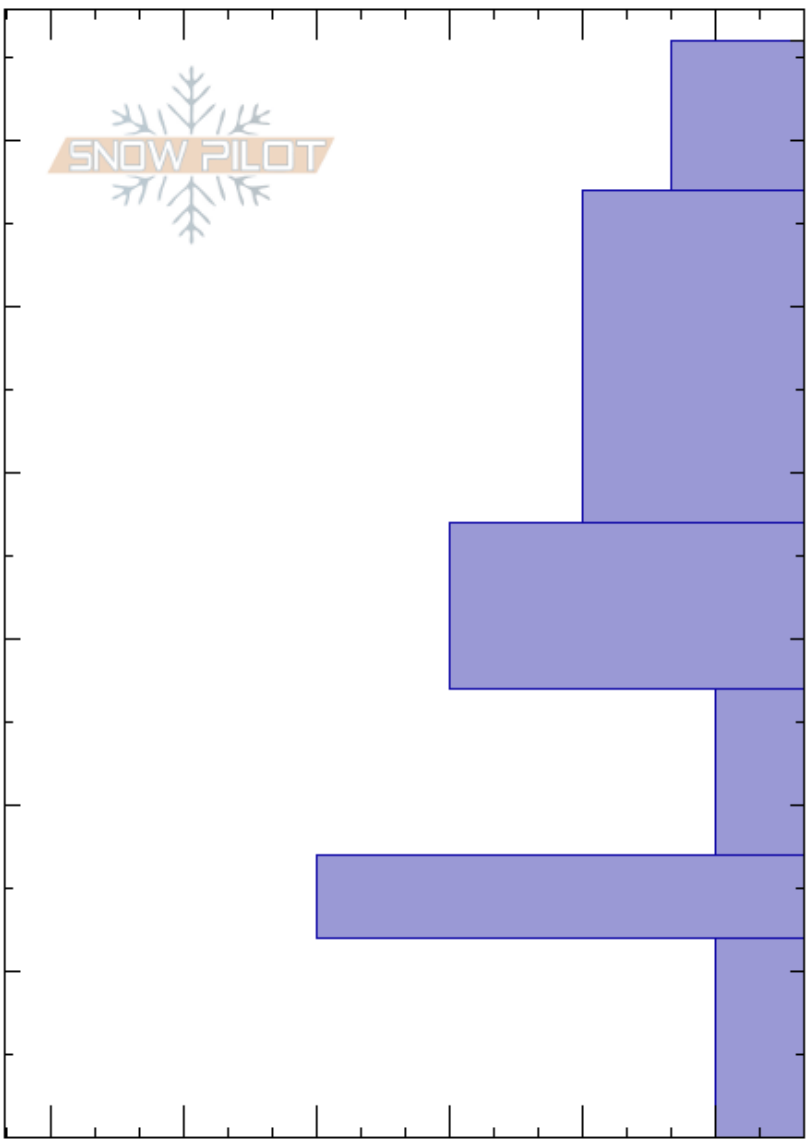

Refrigerator Chutes
 Bridger Range
 MT
Elevation: 8000 ft
Aspect: 37°
Specifics:

Zach Peterson
 12/24/2023 - 10:30am
Co-ord: 45.82945N, -110.93067W
Slope Angle: 30°
Wind Loading: no

Stability: Fair
Air Temperature:
Sky Cover: CLR
Precipitation: NO
Wind: SW Light Breeze

HS:66
Layer Notes:
 27-17cm: Problematic layer

Crystal Form	Crystal Size	Moisture	ρ kg/m ³	Stability tests & Layer comments
+				
/				
☐	1			
☐	2-3			← ECTN22 @27cm ← ECTN16 @27cm
⊙(☐)	(3)			
^	4-6			