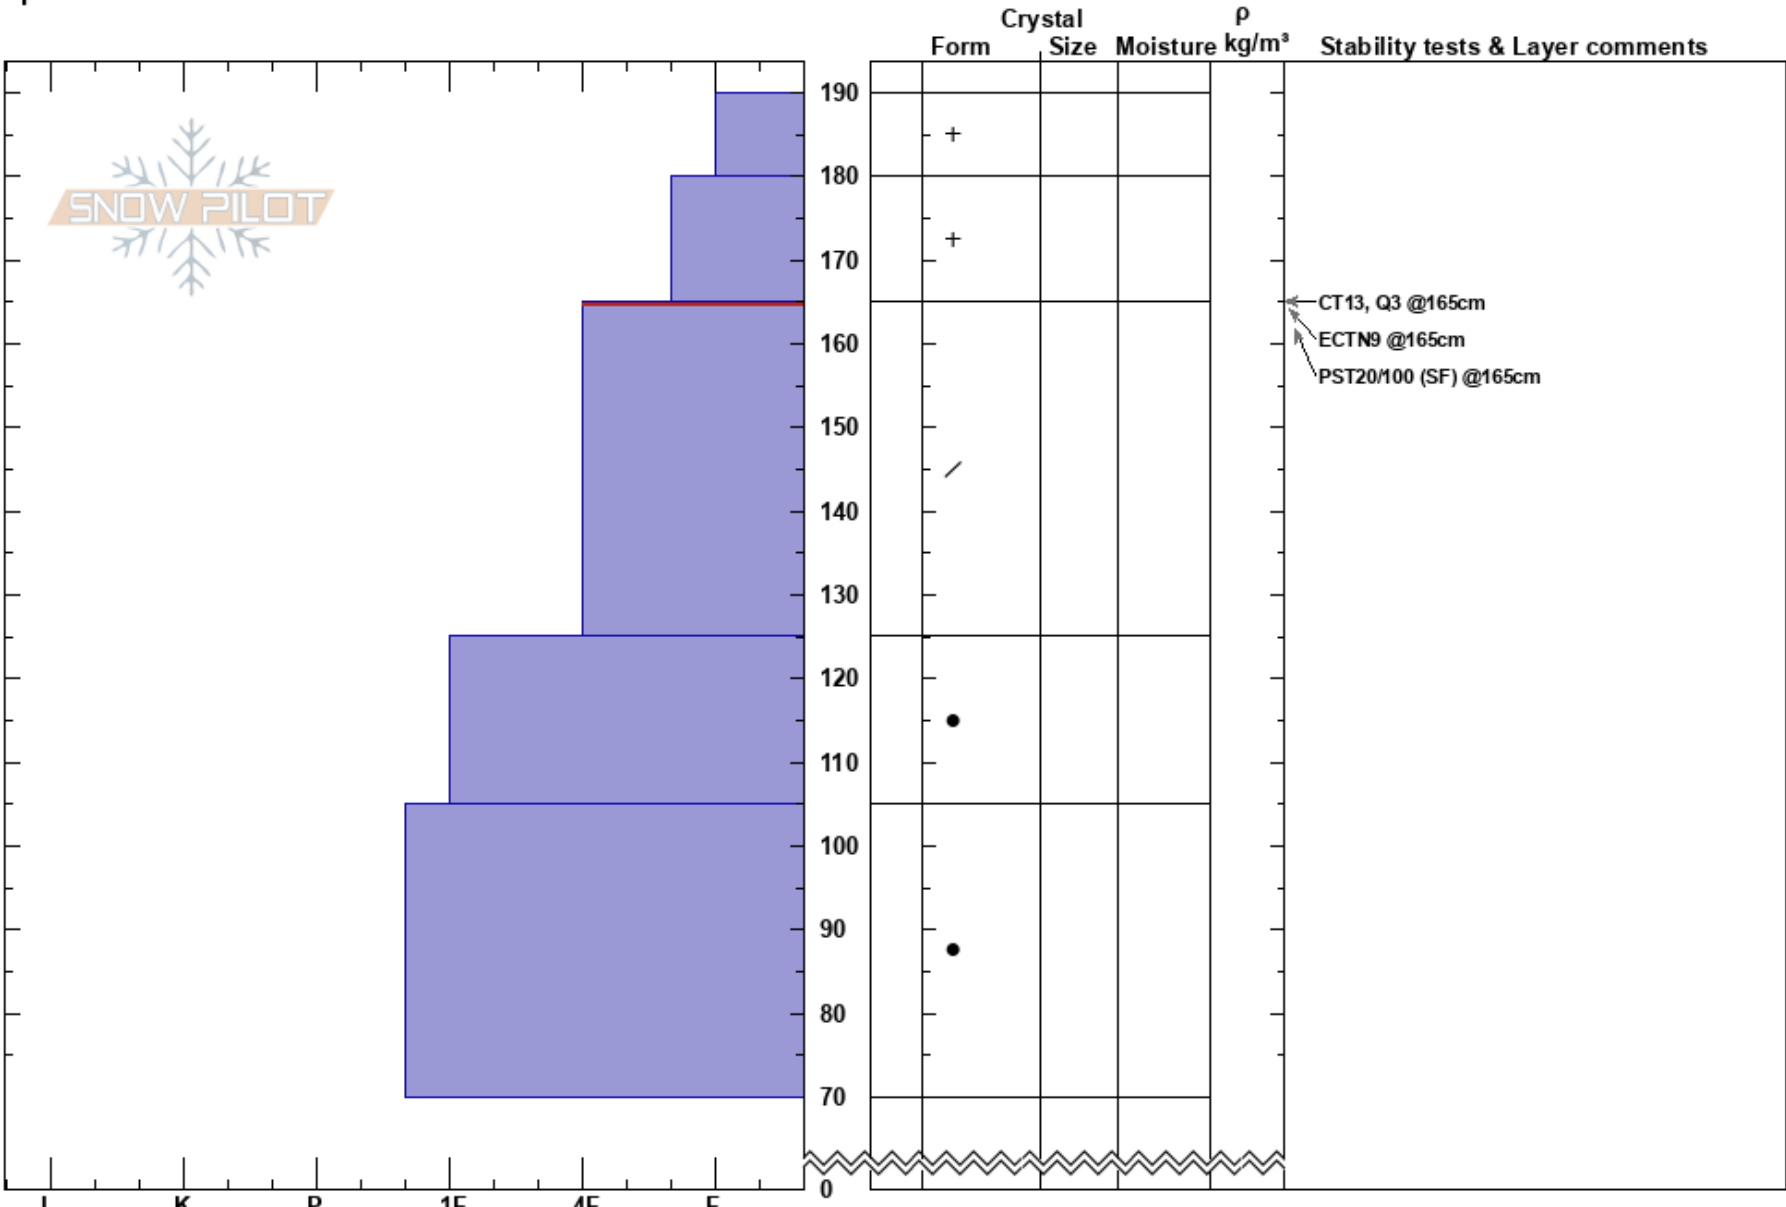

Bridger East
 Bridger Range
 MT
Elevation: 8400 ft
Aspect: 70°
Specifics:

Eric Knoff
 01/19/2018 - 12:00pm
Co-ord: 45.82730N, -110.93175W
Slope Angle: 35°
Wind Loading: no

Stability: Good
Air Temperature: -4°C
Sky Cover: OVC
Precipitation: S1
Wind: W Light Breeze

HS: 190
Layer Notes:
 165-125cm: Problematic layer

Notes: Lots of new snow. 12" totaling 1" SWE. Strong snowpack. CPST 19/100 sf 165