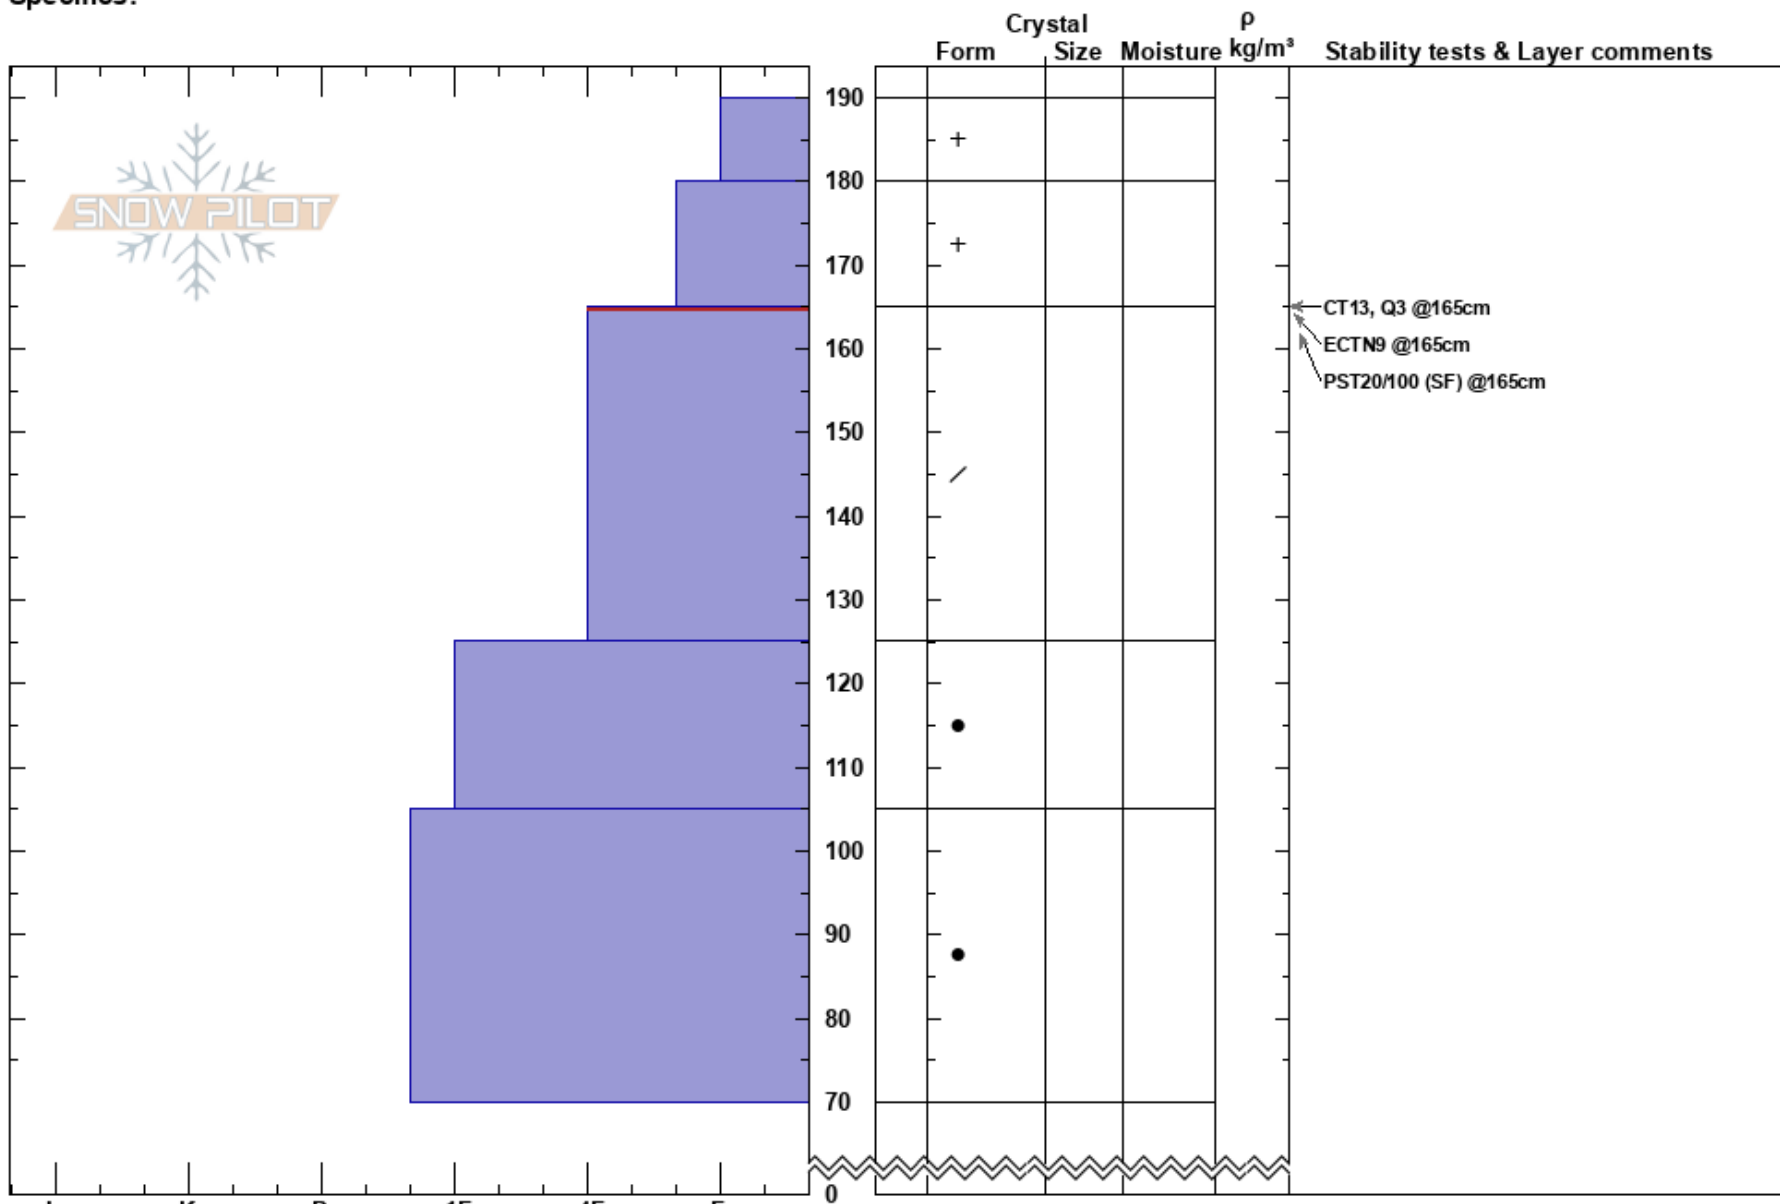

Bridger East  
 Bridger Range  
 MT  
**Elevation:** 8400 ft  
**Aspect:** 70°  
**Specifics:**

Eric Knoff  
 01/19/2018 - 12:00pm  
**Co-ord:** 45.82730N, -110.93175W  
**Slope Angle:** 35°  
**Wind Loading:** no

**Stability:** Good  
**Air Temperature:** -4°C  
**Sky Cover:** OVC  
**Precipitation:** S1  
**Wind:** W Light Breeze

**HS:** 190  
**Layer Notes:**  
 165-125cm: Problematic layer

**Notes:** Lots of new snow. 12" totaling 1" SWE. Strong snowpack. CPST 19/100 sf 165