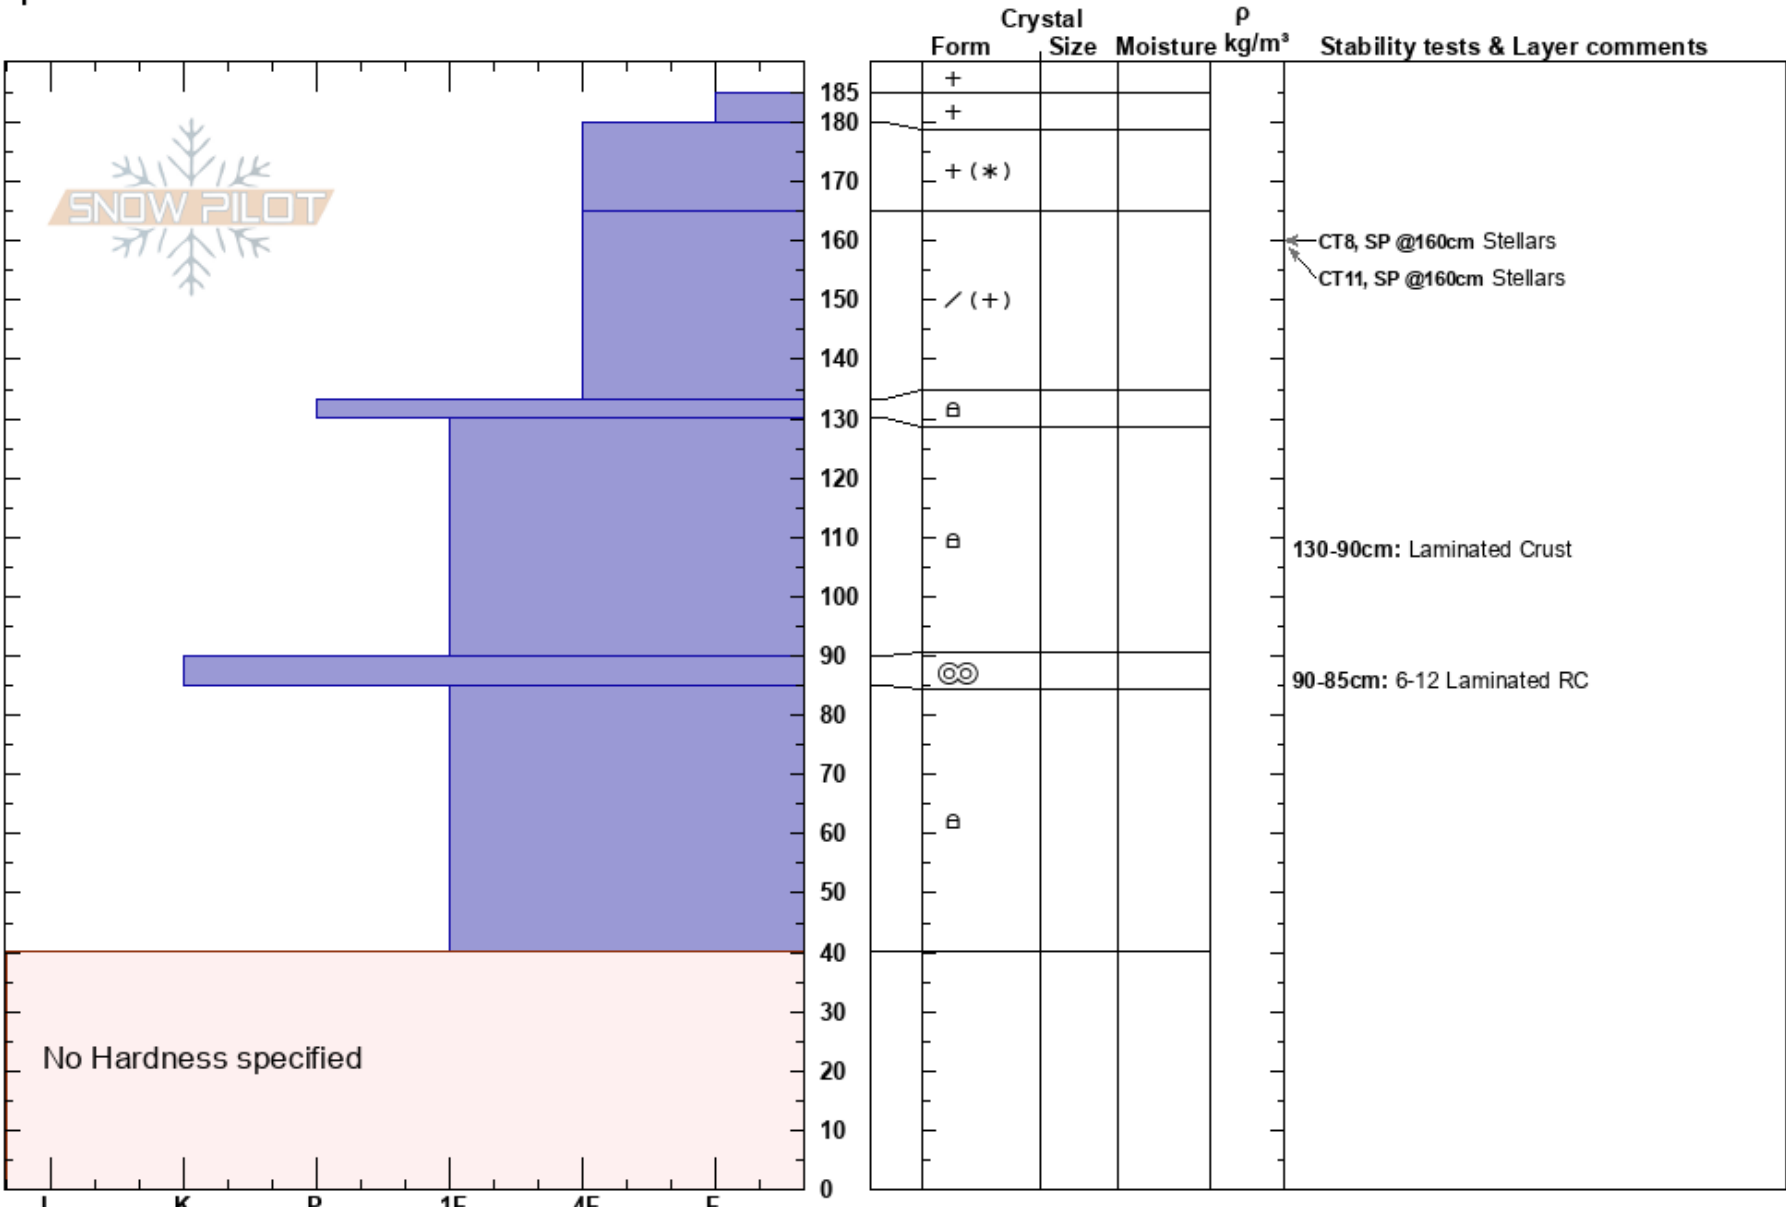

Stump farm
 monashee
 CA
Elevation: 1930 m
Aspect: S
Specifics:

Alex Banas
 12/23/2023 - 9:00am
Co-ord:
Slope Angle:
Wind Loading:

Stability:
Air Temperature:
Sky Cover: FEW
Precipitation: NO
Wind: Calm

HS: 185
Layer Notes:
 130-90cm: Laminated Crust
 90-85cm: 6-12 Laminated RC

Notes: Dug below low landing on the left side of the stumpfarm chute.